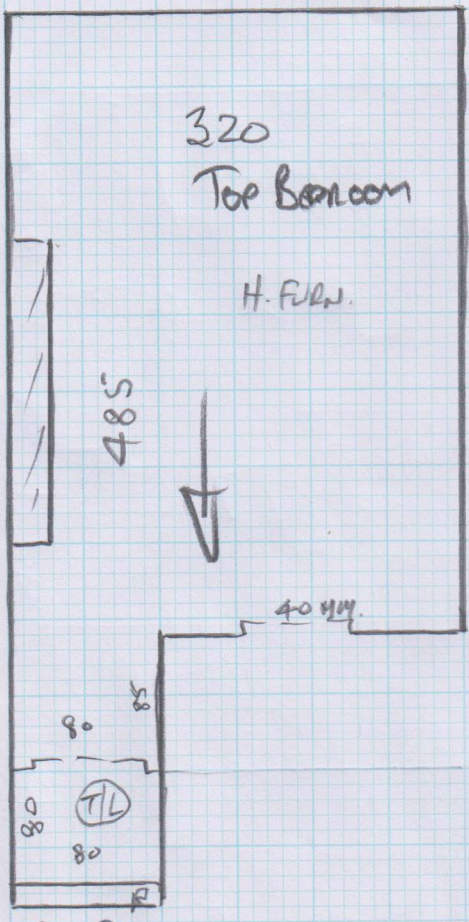

Job No: P26608

Name: MILEY

Address: 10F 3

Tel: MILLENNIUM TWIST - 5242 PORTLAND

SITTING ROOM

525 x 400

LOWER BEDROOM

330 x 400

CUT PLAN

1075 x 400

1930 x 1

= 77.2m²

TOP FLOOR

Job No: P26608
Name: MILEY
Address:
Tel: (203)
Sheet: of:

8 @
44 x 79 TV

1 ST FLOOR