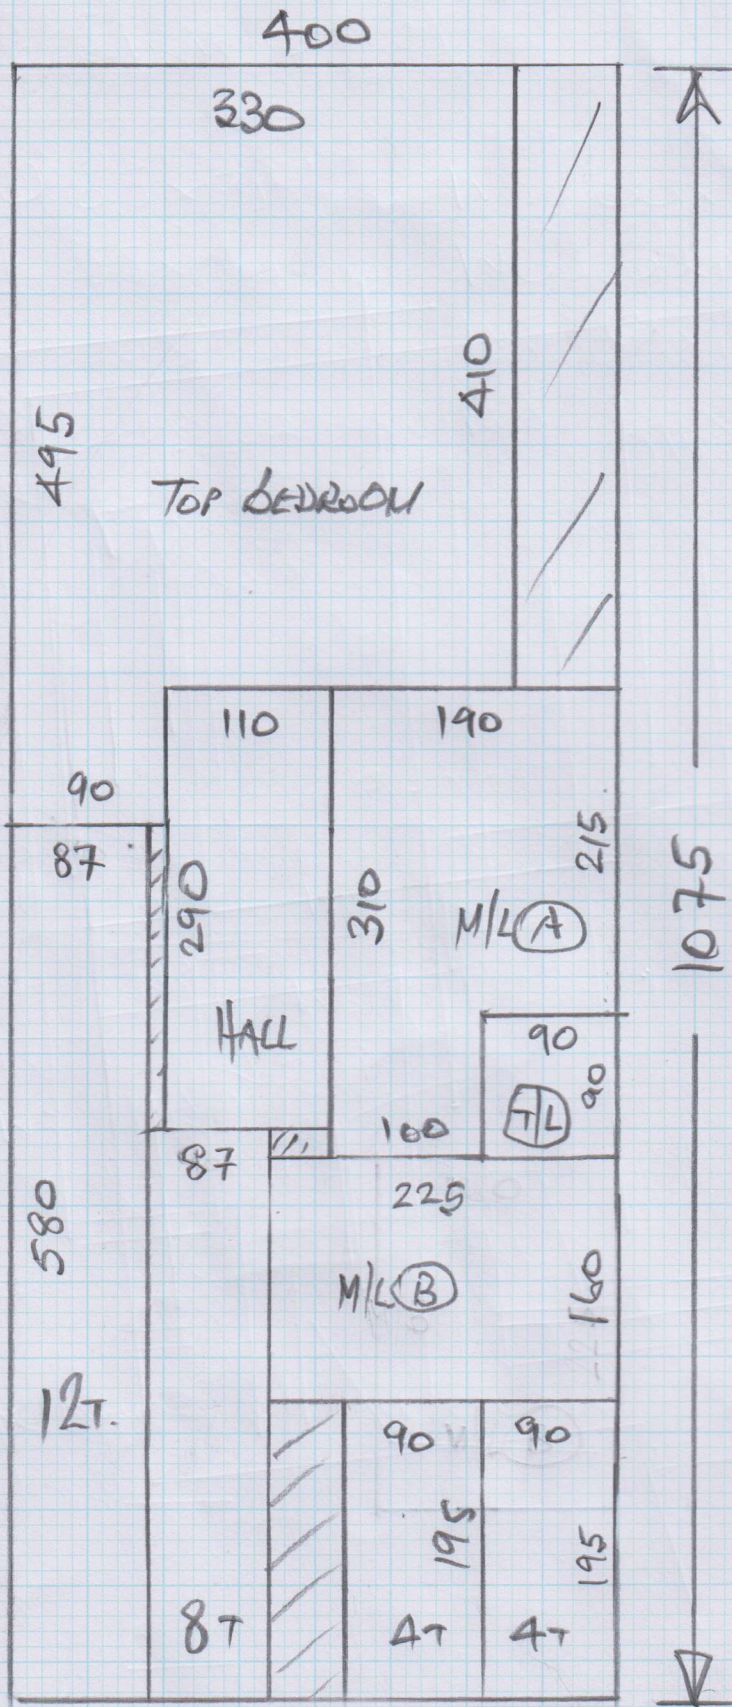

Job No: P26608

Name: MILEY

Address: 10F 3

Tel: MILLENNIUM TWIST - 5242 PORTLAND

SITTING ROOM

525 x 400

LOWER BEDROOM

330 x 400

CUT PLAN

1075 x 400

1930 x 1

= 77.2m²

TOP FLOOR

Job No: P26608
Name: MILEY
Address:
Tel: (203)
Sheet: of:

8 @
44 x 79 TV

1 ST FLOOR

Job No: P 26608
 Name: MILEY
 Address: 3073
 Tel: _____
 Sheet: _____ of: _____