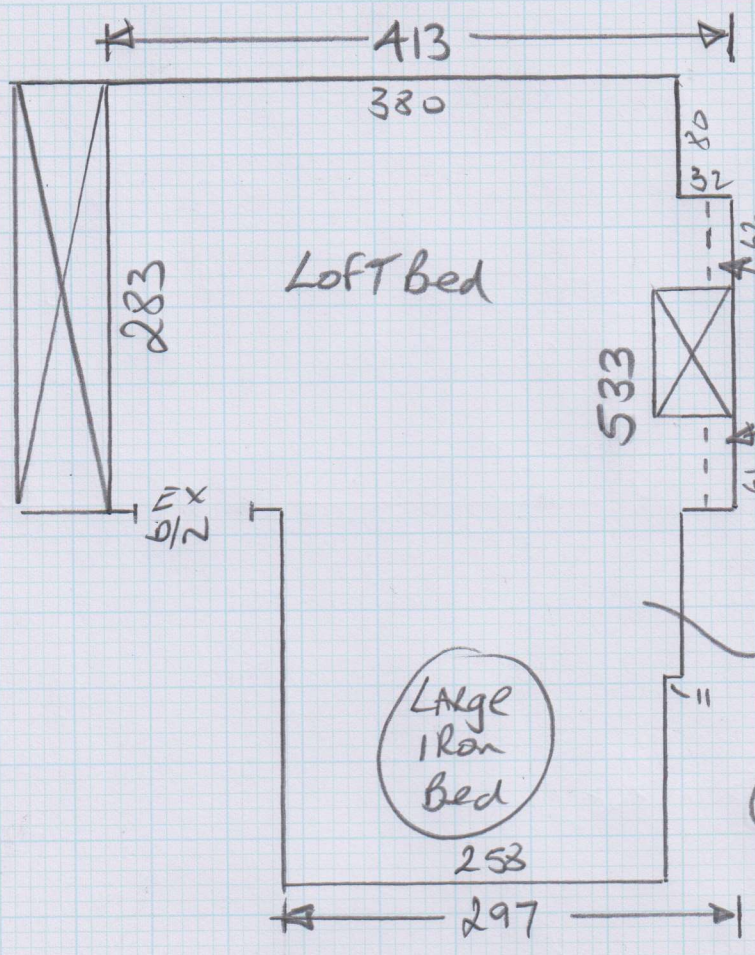

Billy

mycarpet
DESIGNS FOR SCOTTS

Job No: P26620

Name: Dobson

Address:

Tel:

Sheet:

loft

Re-use ex u/Lay
 * Mostly ex slc
 (might need new slc
 around fitted cup'd)

Westend Velvet
Colour - Maple

Cut Plan 550 x 400
 = 22m²

* Tight Access
 Please be Carefull
 of paintwork etc on
 STAIRS/LANDINGS.