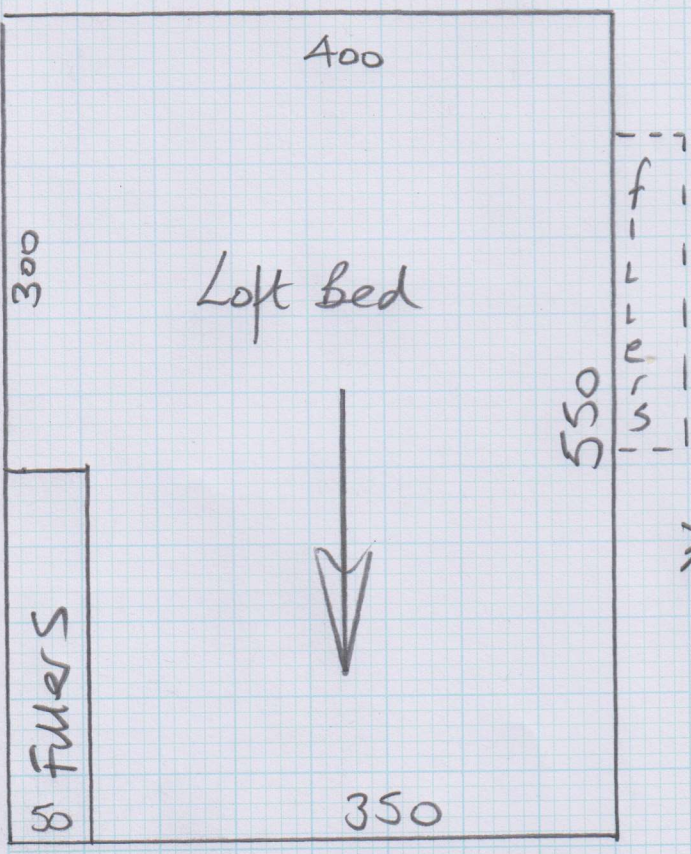

Billy

mycarpet
DESIGNS FOR SCOTTS

Job No: P26620

Name: Dobson

Address:

Tel:

Sheet:

loft

Re-use ex u/Lay
 * Mostly ex slc
 (might need new slc
 around fitted cup'd)

Westend Velvet
Colour - Maple

Cut Plan 550 x 400
 = 22m²

* Tight Access
 Please be Carefull
 of paintwork etc on
 STAIRS/LANDINGS.