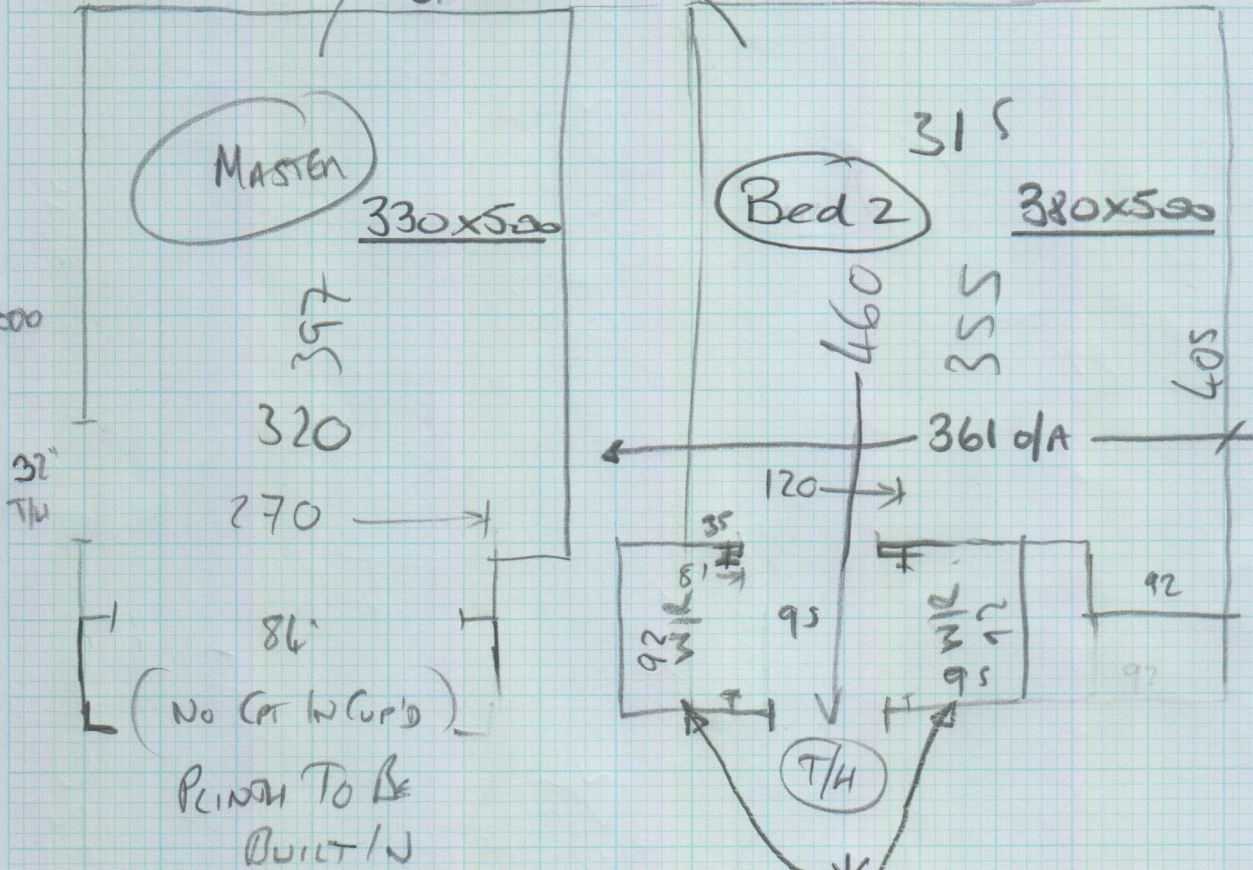

Lulworth (stock) Col. LW-25

Master Bed 330x500

Bed 2 380x500

mrcarpet
DESIGNS FOR FLOORS
Job No: P26621
Name: Archi Hase LTD
Address:
Tel: 101
Sheet: of:

Tiled
floors
stick side

To Be Noo

T/M floor flat.

* Please take Carpets up the stairs to prevent getting creases in carpet as only a small lift.