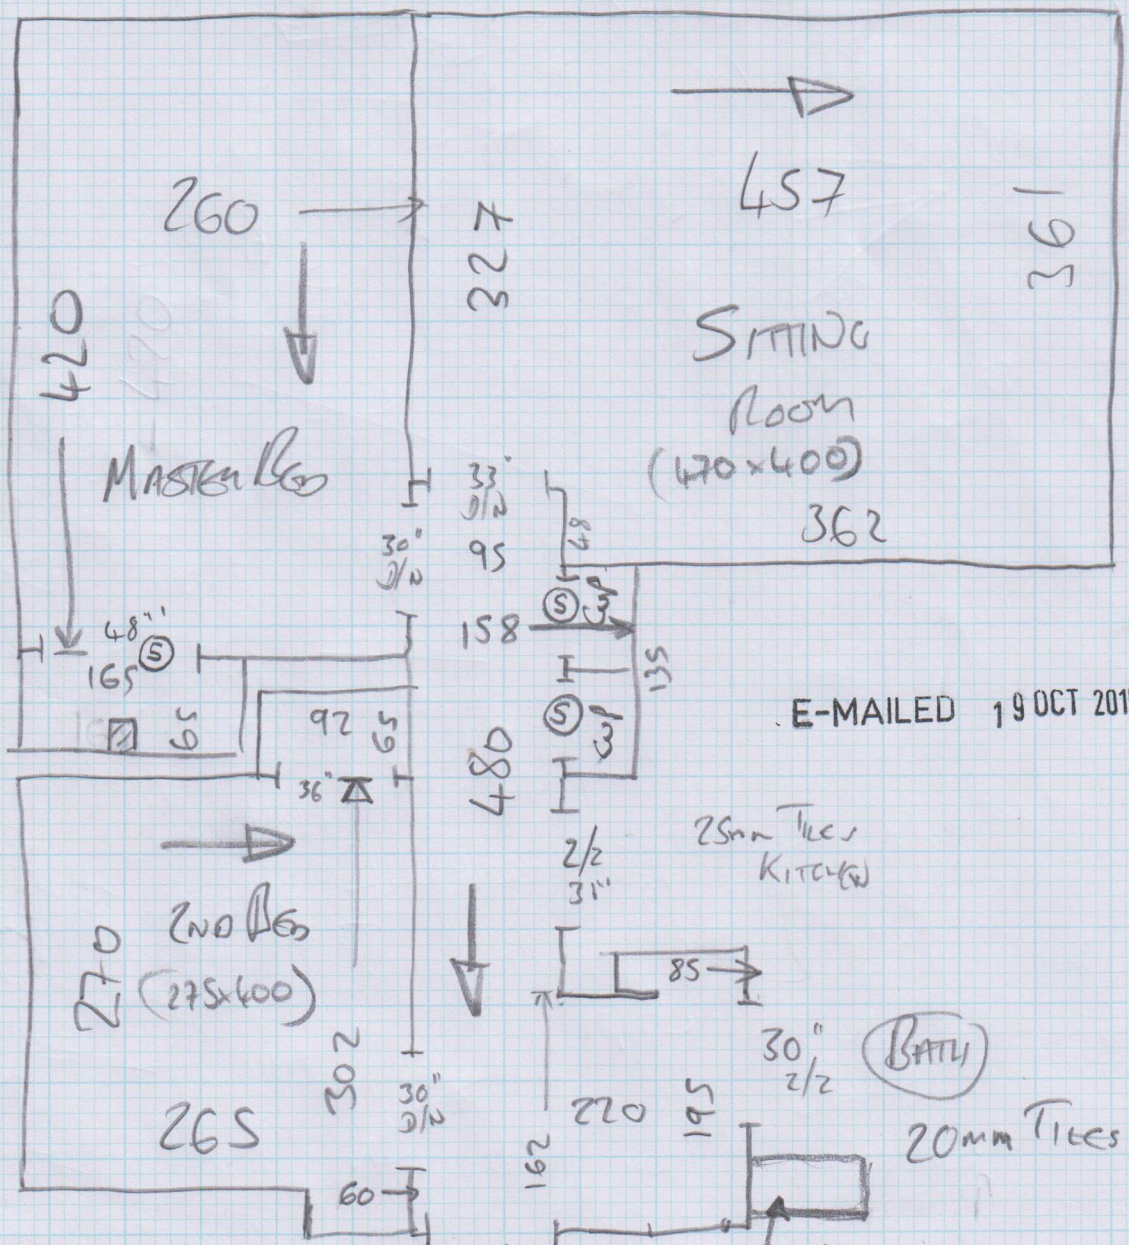

(LIFT 230 LONG, 200 WIDE, 100 WIDE)

P26625
BODICK

Job No:

Name:

Address:

Tel:

Sheet:

Carpet into all Cup'ds

Some Tiles MISSING - GUSTO
GET BUILDER TO PATCH IN.

2 of 2

E-MAILED 19 OCT 2015

(S) = Seam Doorway

F/O

*fit CARPET into this Cupboard as well