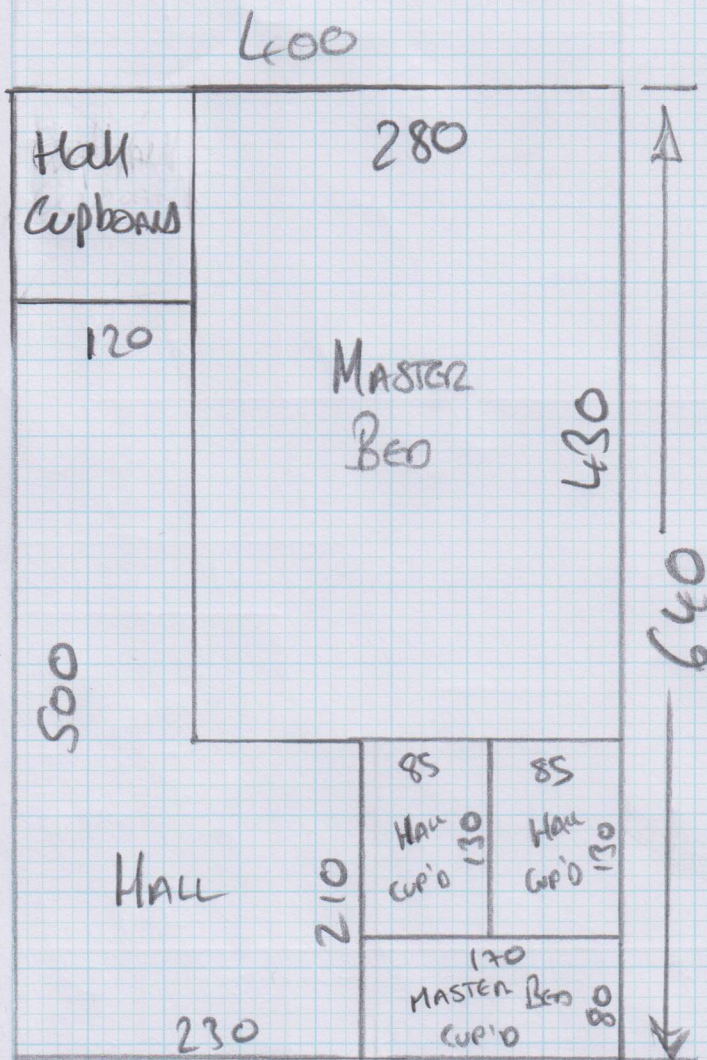

* Collect Keys from Shop

Job No: P26625
 Name: BIDDICK
 Address: 1 of 2
 Tel:
 Sheet: of:

STAINFREE Twist Stock

Col. - STOOS

1st PLAN = 640 x 400

2nd BED = 275 x 400

SITTING ROOM = 470 x 400

1385 x 400

= 55.4m²

~~BOS = Premek 07944-095277~~

Seam Carpet at 2 Cupboards doorways & Run through in one into other Cupboards.

* Use left hand lift which is larger & Also stop at 9th floor.

E-MAILED 19 OCT 2015

* Please leave clean & tidy.

~~E-MAILED 20 SEP 2015~~

(LIFT 230 LONG, 200 WIDE, 100 WIDE)

P26625
BODICK

Job No:

Name:

Address:

Tel:

Sheet: