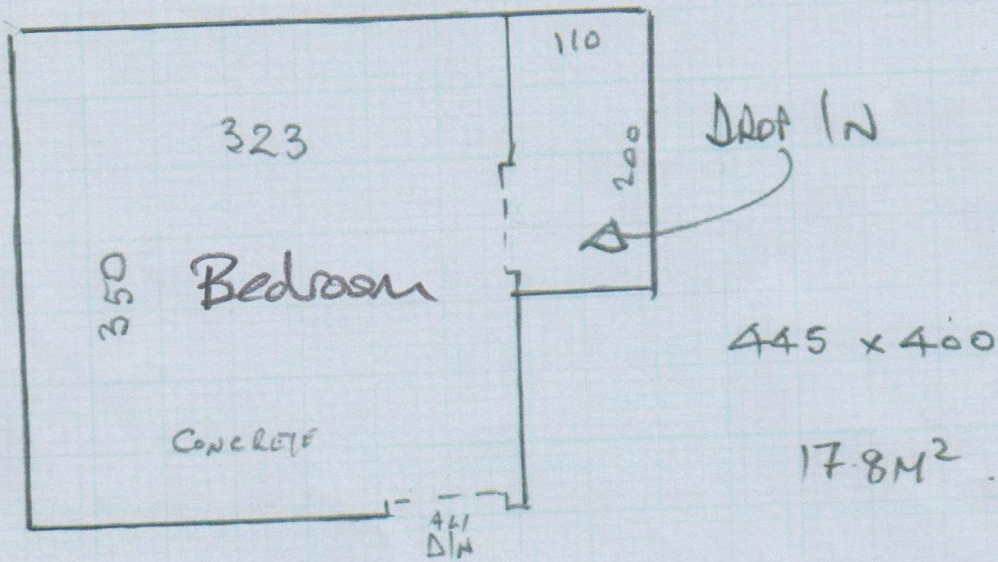

Basicare Heartland - Hagley

P26645
COOKSON GERRIMAN

= 445 x 400m

1 of 1

UPLIFT, CARPET + U/LAY
BED, DRESSER.
EXISTING S/EDGE.

Access via Tenant - Sean
07805 795065