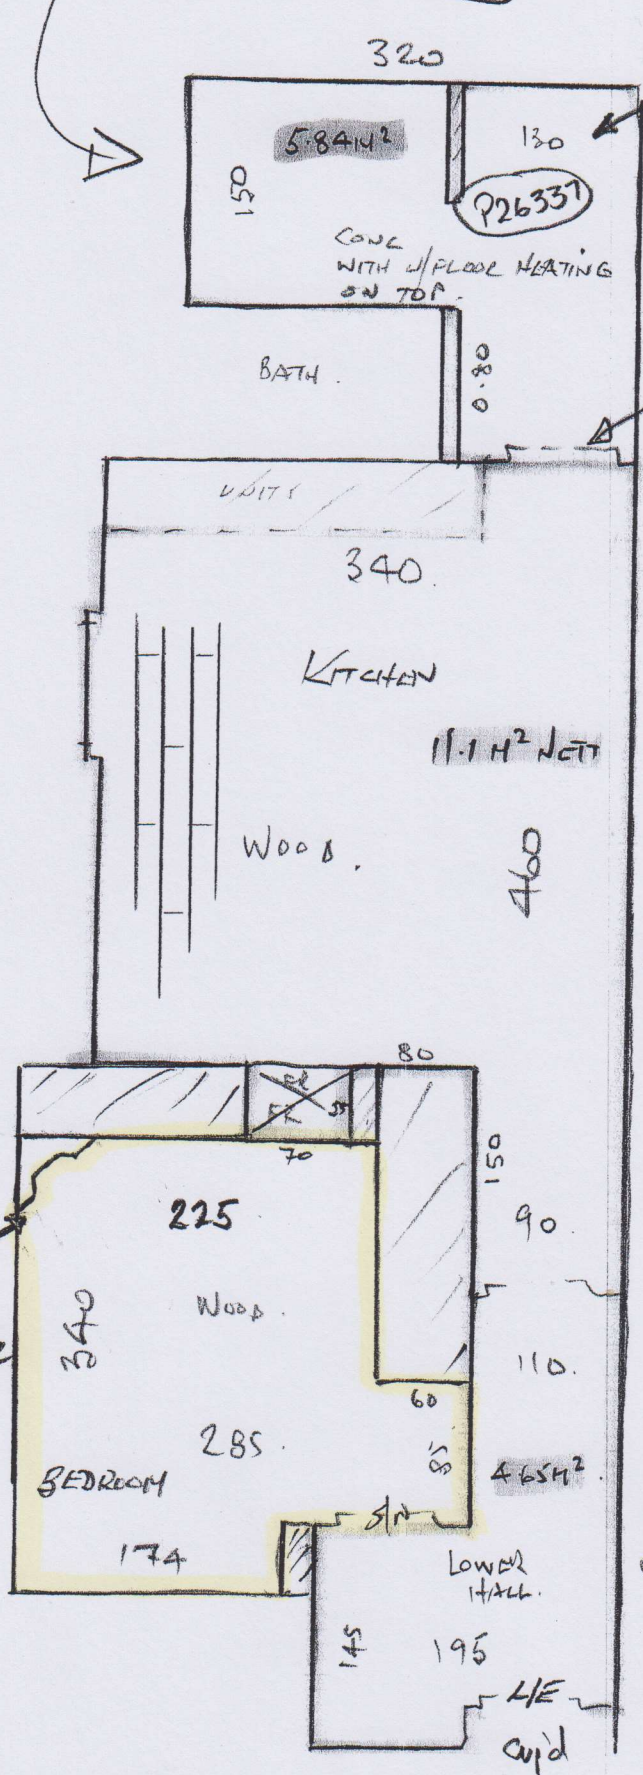

CARPET

P26652  
Dwyer

lot 1

\* Bath & utility already fitted

fitted 28/6

\* Fit Chrome Euro Cover if nec?

STEP + RISER ALLOY  
55 x 90 2 NOSING x 90  
CAT. AN20  
4E NOSING 75  
C/d

Cut Back  
& fix BARS  
in correct  
CPT 5/2

10.54
1.35
0.88
12.27
- 1.20
11.07

Ali BARS

Heather Classics 50  
Col. RATTAN

SPARE Bedroom 295 x 400