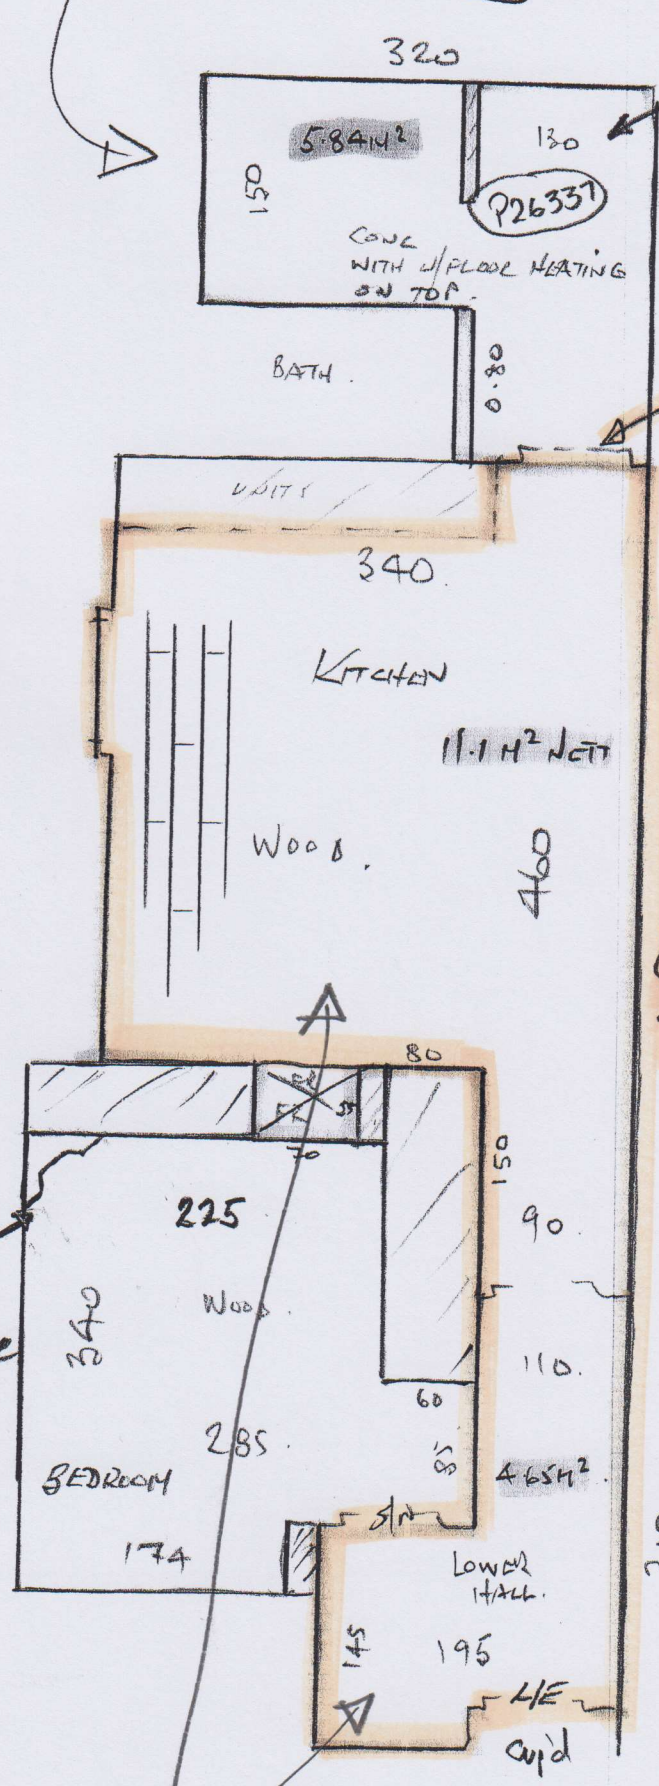

Kandean

P26652
Dwyer

1 of 1

* Bath & utility already fitted

STEP + RISER ALLOY
 55 x 90 2 NOSINGS x 90
 CAT. AN20
 HE NOSING 75
 Cup

| |
|--------|
| 10.54 |
| 1.35 |
| 0.88 |
| 12.27 |
| - 1.20 |
| 11.07 |

Ali BARS
 Lay 6mm fly + feather

F/D
 Knight Tile
 Col. KP55 Pearl

Prime & *
 Screed over Builders fly
 with Stalgap 700flex.