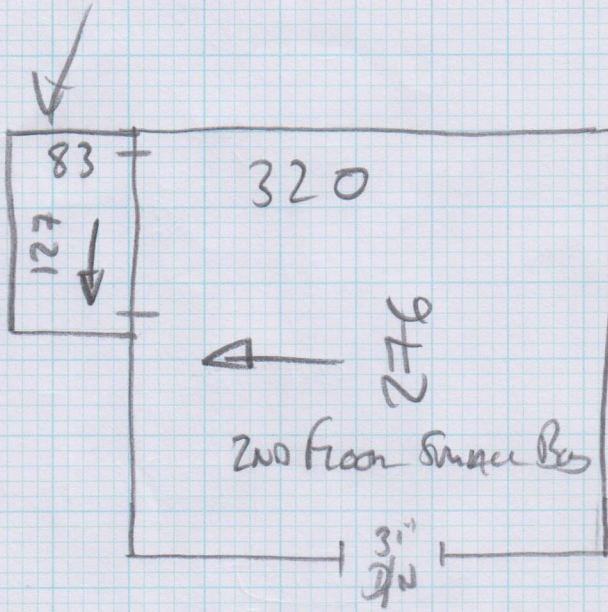

FRONT

fit w Cop'o

Job No: P26655
Name: HOWARD
Address: HOWARD

Tel: (1041)
Sheet: (1041)

ROSSKREW LOOP

- ROS-601

330 x 400

= 13.2m²

330 x 400 - Rosskrew a/c
285 x 500 - SAPI