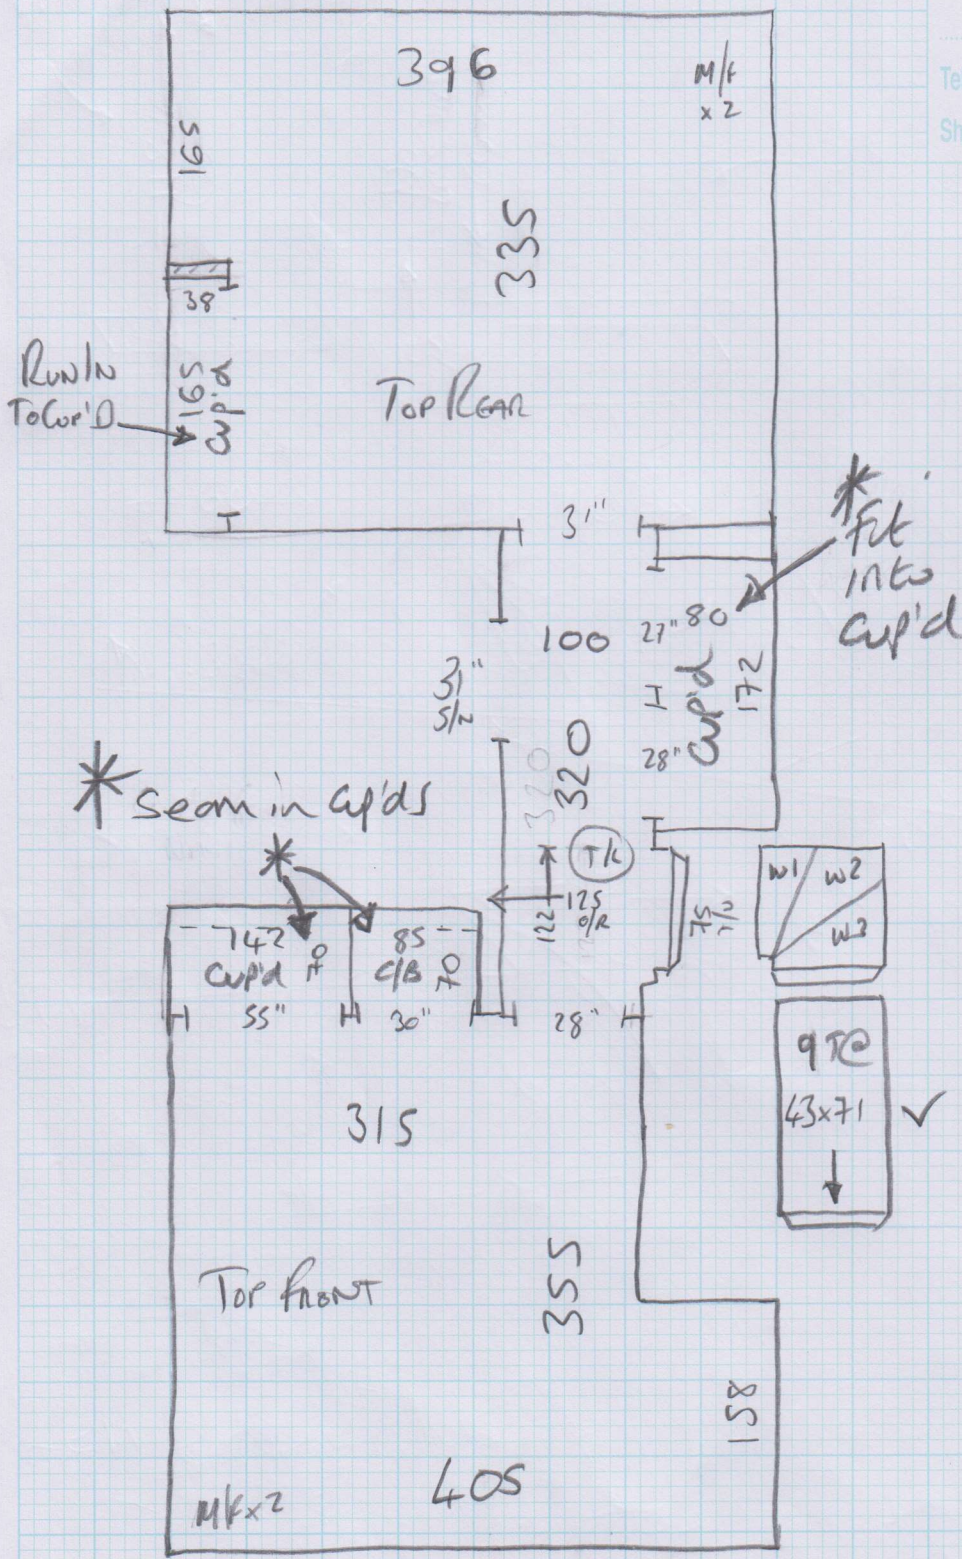

Sloane Twist Super - Slo - 5021

Job No: P26688

Name: TREVELYAN

Address:

Tel:

Sheet:

1 of 3

TOP BACK ROOM

345 x 400

1ST FLOOR BACK.

350 x 400

1ST FLOOR FRONT

240 x 400

TOP FRONT ROOM

415 x 400 SEAM IN C/BOARD.

CUT PLAN

① 475 x 400

② 325 x 400

2150 x 400

= 86 M².

* Lewis from Woodtek to take up old Carpets & Repair floorboards & wobbly steps beforehand

Job No: P26688

Name: Trevelyan

Address:

Tel:

Sheet:

2 of 3

- w1 = 61x93 ✓
- w2 = 78x104 ✓
- w3 = 65x68 ✓

Job No: P26688
Name: TREVELYAN
Address:

Tel:
Sheet: 3 of 3