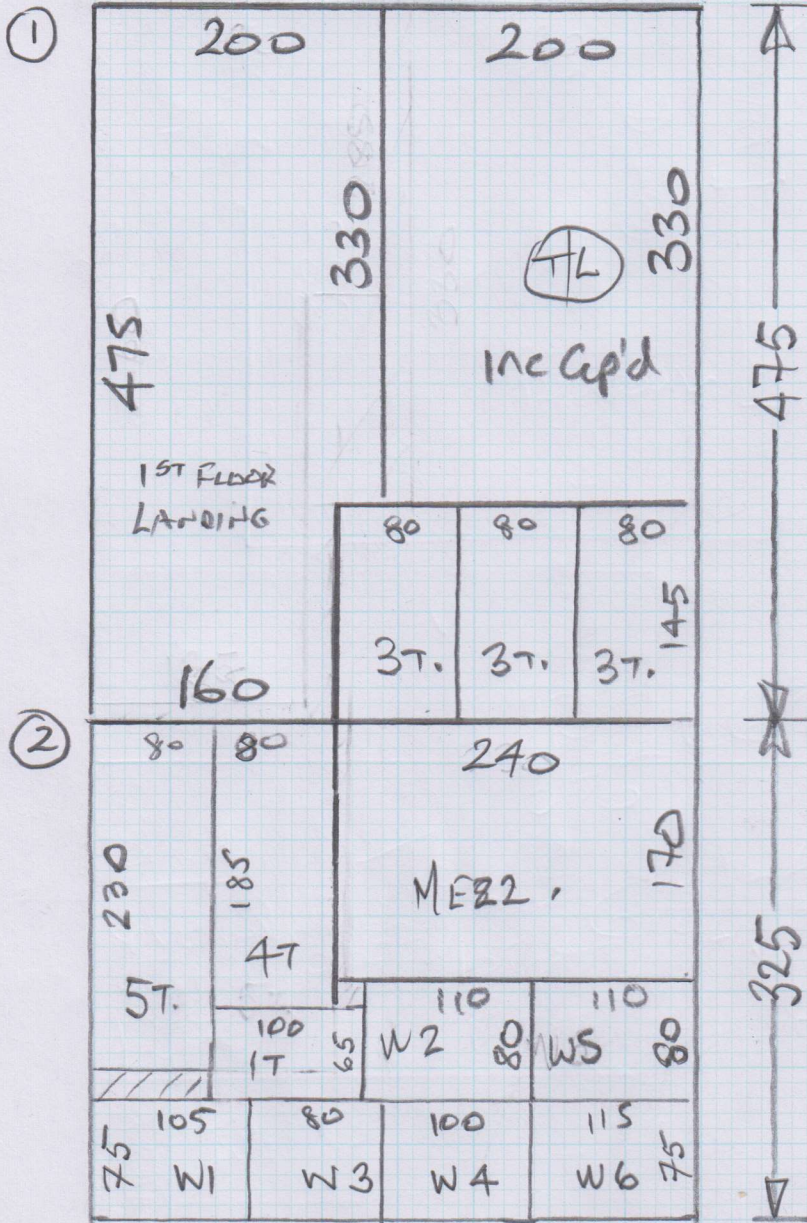

Sloane Twist Super - Slo - 5021

Job No: P26688

Name: TREVELYAN

Address:

Tel:

Sheet:

1 of 3

TOP BACK ROOM

345 x 400

1ST FLOOR BACK.

350 x 400

1ST FLOOR FRONT

240 x 400

TOP FRONT ROOM

415 x 400 SEAM IN C/BOARD.

CUT PLAN

① 475 x 400

② 325 x 400

2150 x 400

= 86 M².

* Lewis from Woodtek to take up old Carpets & Repair floorboards & wobbly steps beforehand

Job No: P26688

Name: Trevelyan

Address:

Tel:

Sheet:

2 of 3

- w1 = 61x93 ✓
- w2 = 78x104 ✓
- w3 = 65x68 ✓

Job No: P26688
Name: TREVELYAN
Address:

Tel:
Sheet: 3 of 3