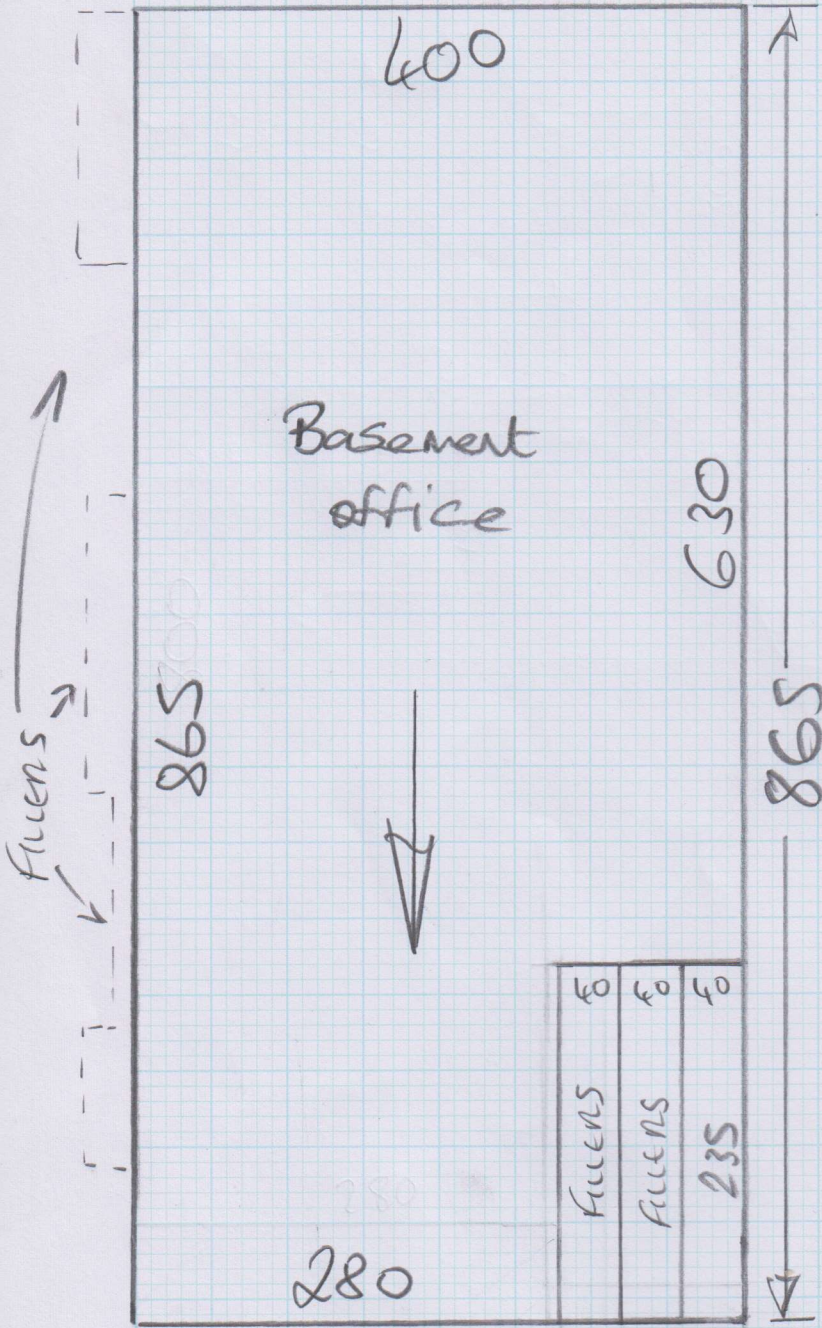

\* Keys from Putney Shop.

Job No: P26695  
Name: Clare Gaskin Interior  
Address:  
Tel: 10f2  
Sheet: of:

Vintage Plus  
21005 Grey  
= 865 x 400

= 34.6m<sup>2</sup>

Rhino Elite Tiles  
Col. Pisa-Black/White

KITCHEN + WC = 505 x 200

= 10.10m<sup>2</sup>