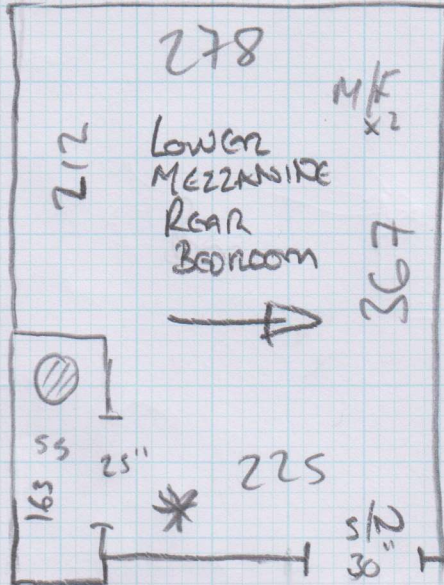

290,000 Bedroom

Job No: P26698
Name: MARKS

Address:
Tel: 1 of 1
Sheet: of:

KEEP 'CLEARANCE'

- 849

290 x 400

= 11.6m²

Low SLIDING Door

FINISH WITH S/N
INSIDE BEDROOM
AS NEATLY AS
POSSIBLE

* BONEO FLOORBOARDS - NEED REPLACING

Will Be Done
BEFORE INSTALLATION