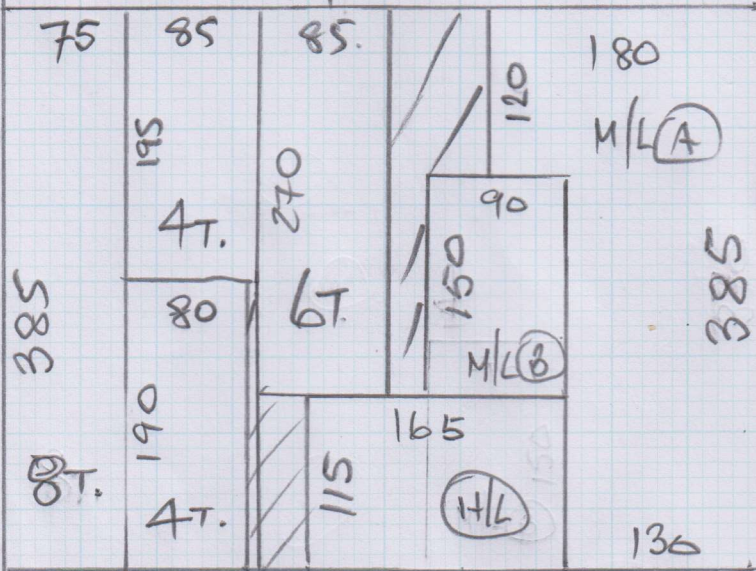

① 595 x 500

② 385 x 500

980 x 500

= 497.5 m<sup>2</sup>

①

②

Job No: P26699  
Name: JAVIES - COLEMAN

Address:

Tel:

Sheet: 2 of 2

- W1 55 x 80 ✓
- W2 55 x 100 ✓
- W3 55 x 100 ✓
- W4 60 x 70 ✓
- 8 @ 46 x 70 ✓
- W5 55 x 80 ✓
- W6 55 x 100 ✓
- W7 55 x 100 ✓

✓ 3 @ 43 x 74

✓ 10 @ 42 x 75 TLU.