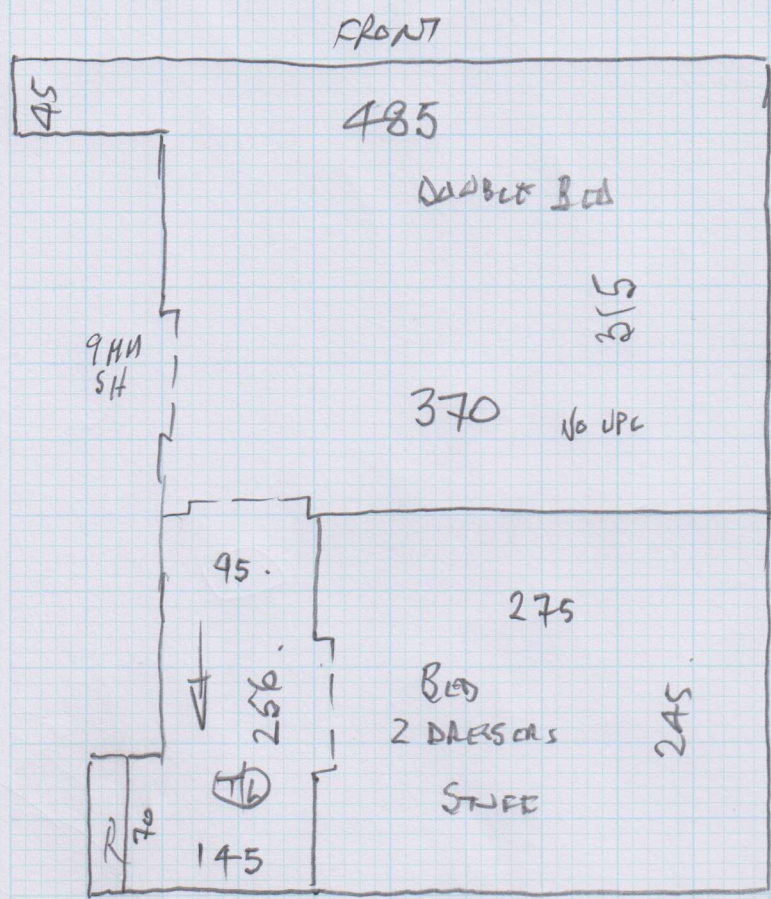

① 595 x 500

② 385 x 500

980 x 500

= 497.5 m<sup>2</sup>

①

②

Job No: P26699  
Name: JAVIES - COLEMAN

Address:

Tel:

Sheet: 2 of 2

- W1 55 x 80 ✓
- W2 55 x 100 ✓
- W3 55 x 100 ✓
- W4 60 x 70 ✓
- 8 @ 46 x 70 ✓
- W5 55 x 80 ✓
- W6 55 x 100 ✓
- W7 55 x 100 ✓

✓ 3 @ 43 x 74

✓ 10 @ 42 x 75 TLU.