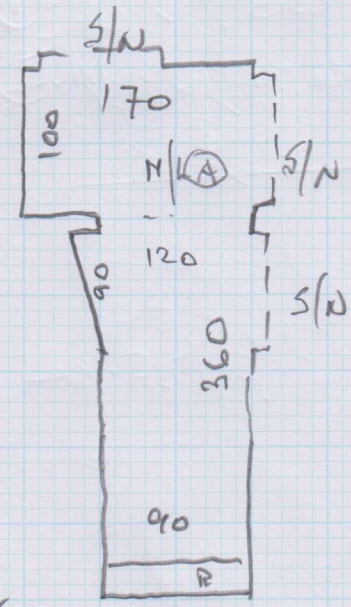

① 595 x 500

② 385 x 500

980 x 500

= 497.5 m<sup>2</sup>

①

②

Job No: P26699  
Name: JAVIES - COLEMAN

Address:

Tel:

Sheet: 2 of 2

- W1 55 x 80 ✓
- W2 55 x 100 ✓
- W3 55 x 100 ✓
- W4 60 x 70 ✓
- 8 @ 46 x 70 ✓
- W5 55 x 80 ✓
- W6 55 x 100 ✓
- W7 55 x 100 ✓

✓ 3 @ 43 x 74

✓ 10 @ 42 x 75 TLU.