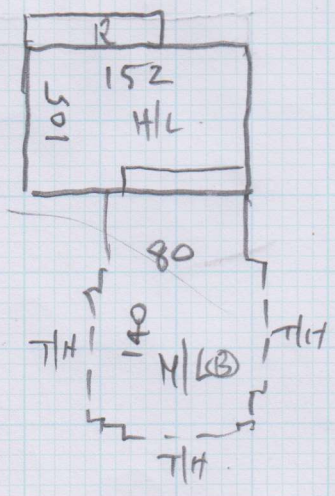

① 595 x 500

② 385 x 500

980 x 500

= 497.5 m<sup>2</sup>

①

②

Job No: P26699  
Name: JAVIES - COLEMAN

Address:

Tel:

Sheet: 2 of 2

- W1 55 x 80 ✓
- W2 55 x 100 ✓
- W3 55 x 100 ✓
- W4 60 x 70 ✓
- 8 @ 46 x 70 ✓
- W5 55 x 80 ✓
- W6 55 x 100 ✓
- W7 55 x 100 ✓

✓ 3 @ 43 x 74

✓ 10 @ 42 x 75 TLU.