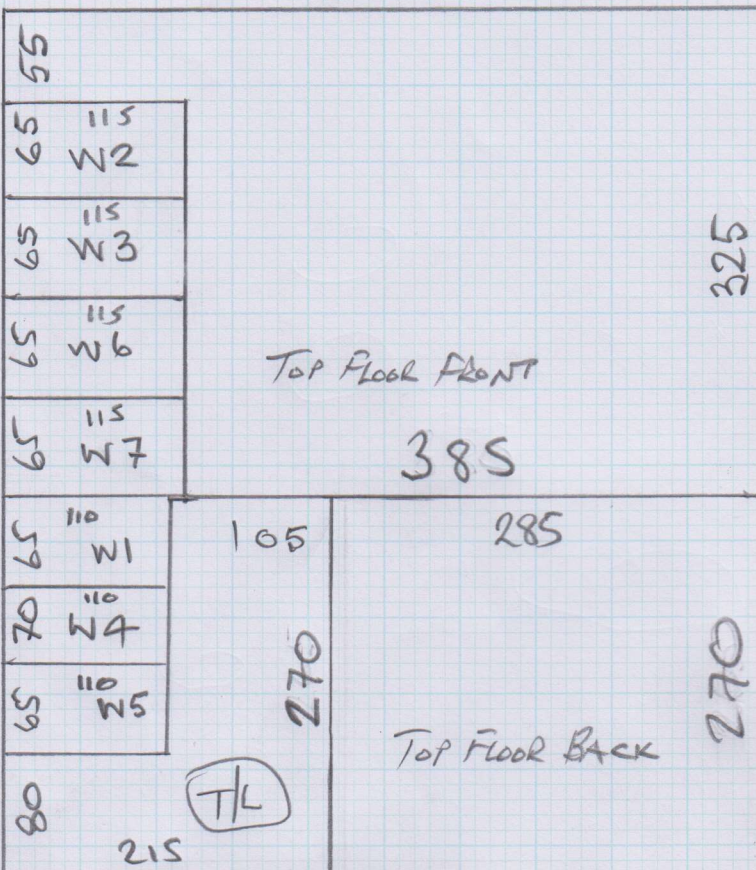

Job No: P26699

Name: DAVIES-COLEMAN

Address:

Tel:

Sheet:

lot 2

of:

Jubilee Gold - Wild olive

① 595 x 500

② 385 x 500

980 x 500

= 497.5 m<sup>2</sup>

①

②

Job No: P26699  
Name: JAVIES - COLEMAN

Address:

Tel:

Sheet: 2 of 2

- W1 55 x 80 ✓
- W2 55 x 100 ✓
- W3 55 x 100 ✓
- W4 60 x 70 ✓
- 8 @ 46 x 70 ✓
- W5 55 x 80 ✓
- W6 55 x 100 ✓
- W7 55 x 100 ✓

✓ 3 @ 43 x 74

✓ 10 @ 42 x 75 TLU.