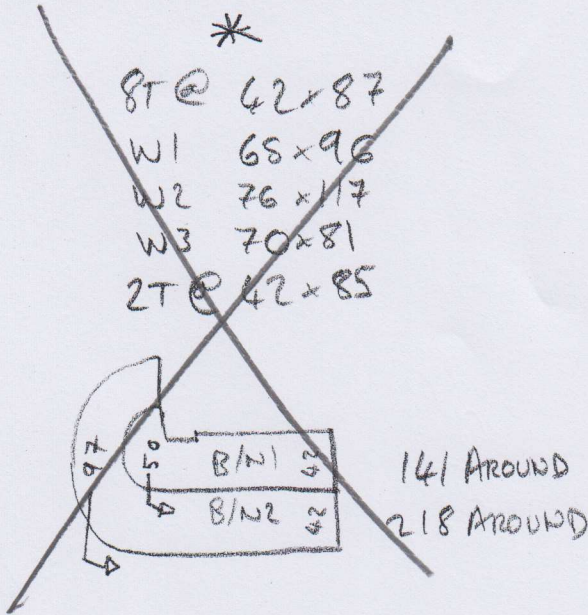

Job No: P26704

Name: HOLYOAK

Address:

Tel: 1012

Sheet:

SEAGRASS

- NATURAL

= 720 x 400

= 28.8m²

P2670A
HOLYOAK

2 of 2

Not Here

This room only