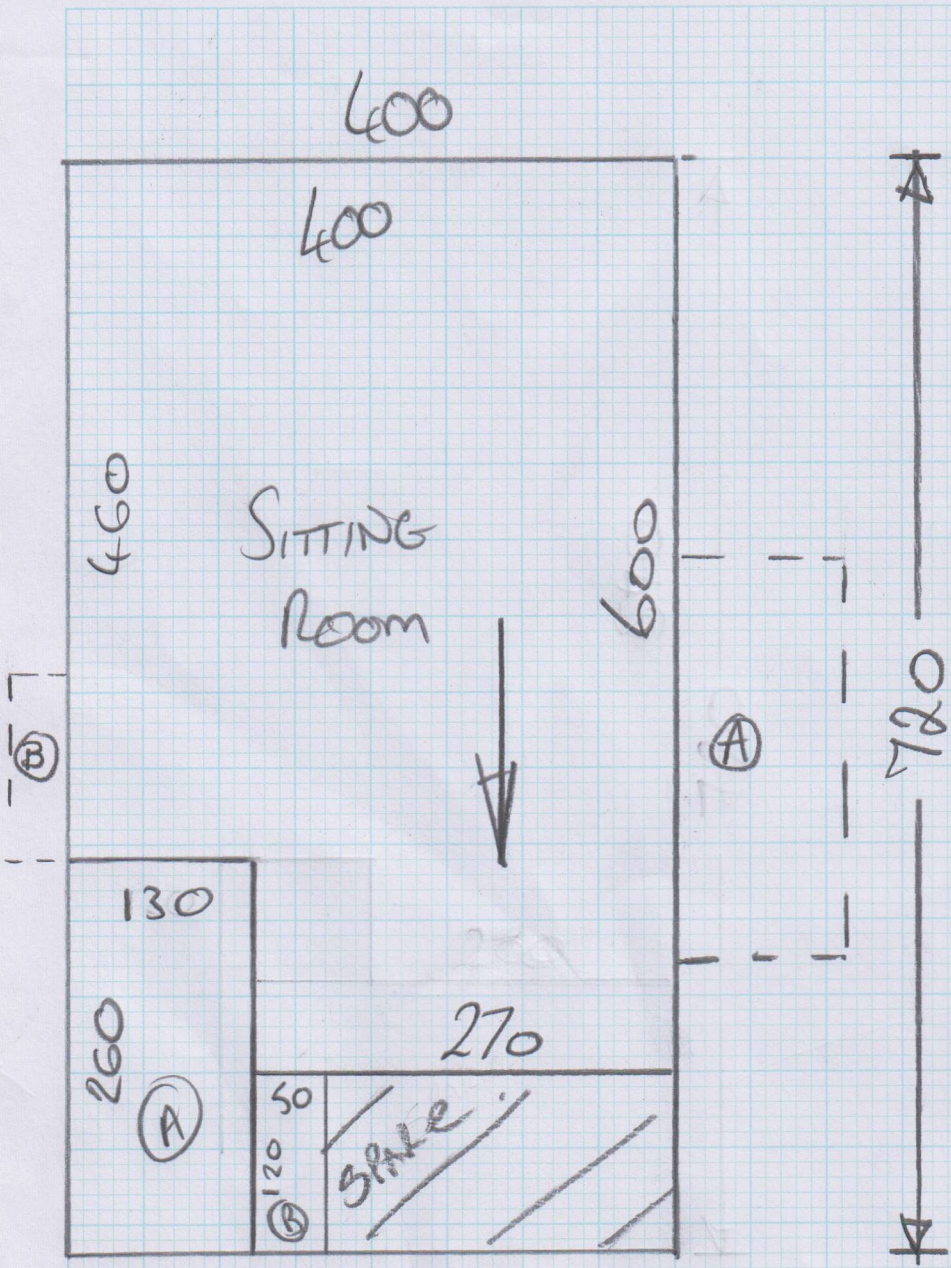

Job No: P26704

Name: HOLYOAK

Address:

Tel: 1012

Sheet:

SEAGRASS

- NATURAL

= 720 x 400

= 28.8m²

P2670A
HOLYOAK

2 of 2

Not Here

This room only