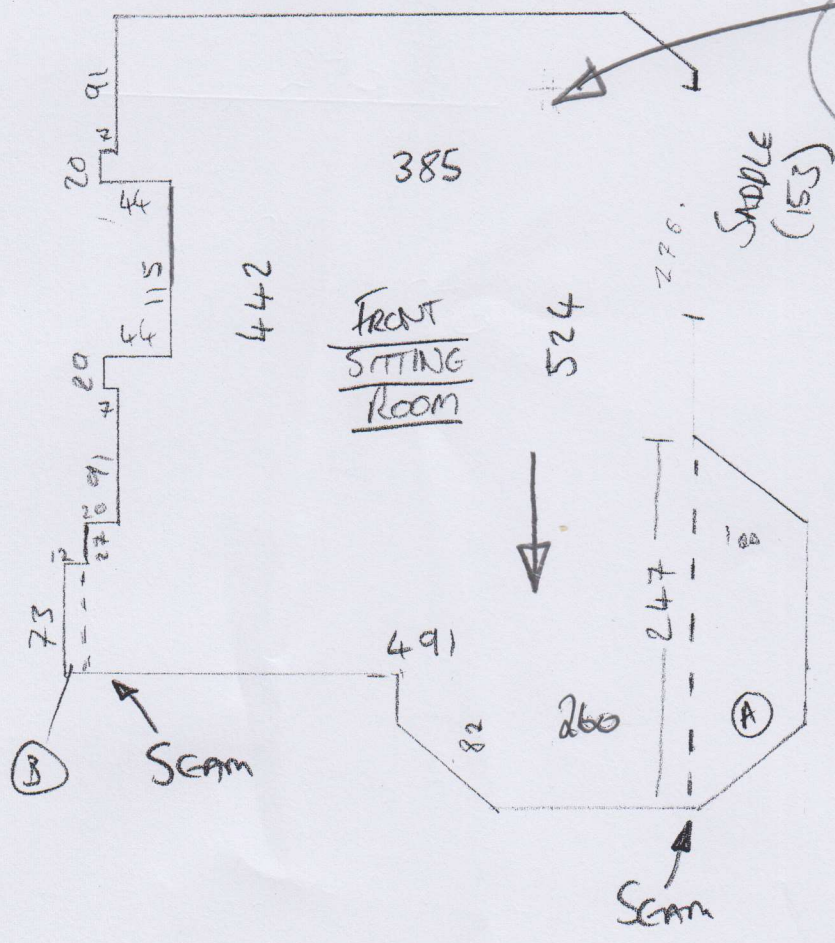

Job No: P26704

Name: HOLYOAK

Address:

Tel: 1012

Sheet:

SEAGRASS

- NATURAL

= 720 x 400

= 28.8m²

P2670A
HOLYOAK

2 of 2

Not Here

This room only