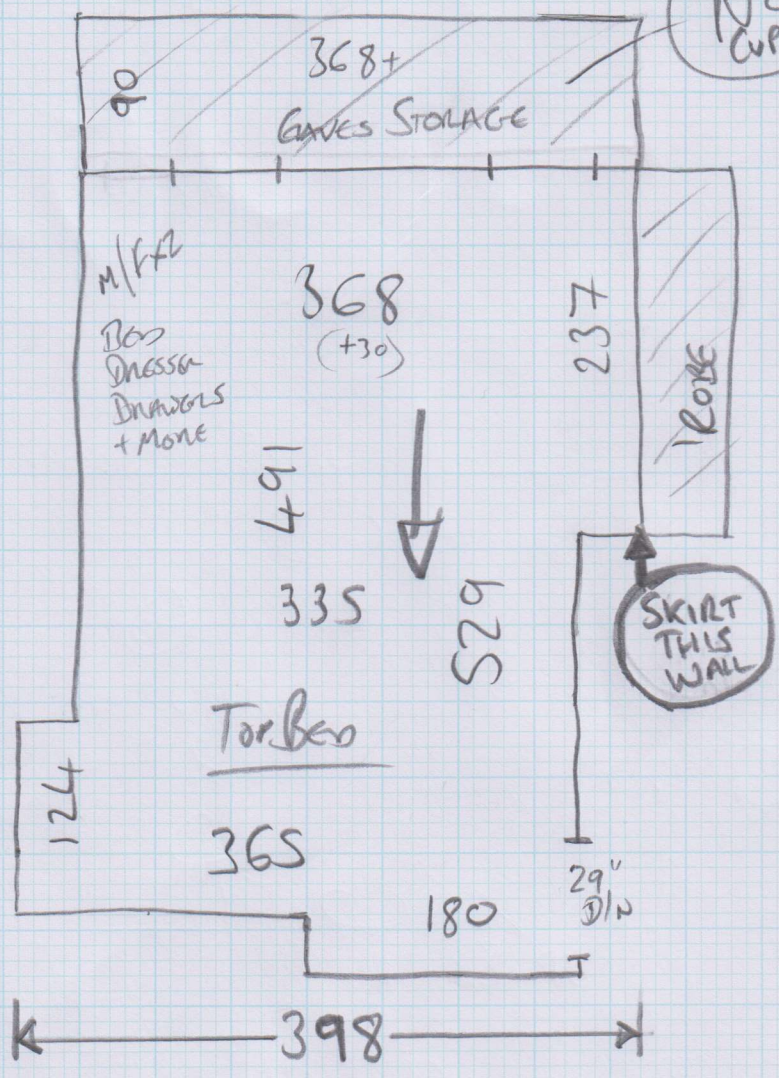

Job No: PL6708
Name: CROZIER
Address: 10/1
Tel:
Sheet: of:

NOT
CUT'D

HIGHCLIFFE
- HIG-016
545 x 400
= 21.8m²