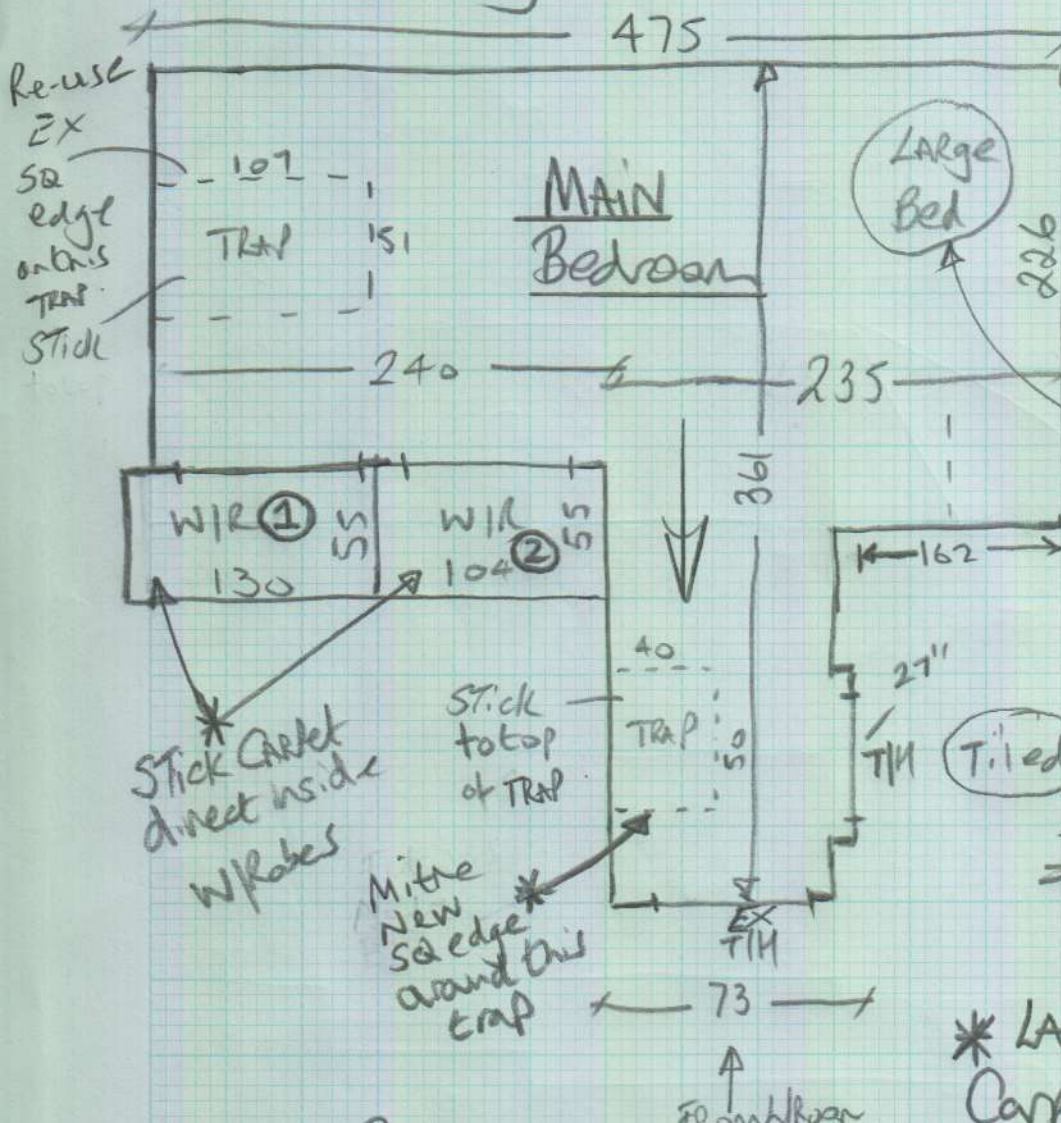

* Boat is on the River off Vicarage
Cresent directly opposite Chelsea Harbour

mrcarpet
Job No: P26713
Name: Hughes
Address: (101)
Tel: Ring ollie
Sheet: on way
07765-888575

ollie to dismantle & remove Bed

Lulworth - LW-33
= 375 x 500
= 18.75M²

* Lay Customers own Carpet or New/Lay to Small Bed (1.50 x 2.25)

10mm PU foam

Wood floor (ollie to remove existing engineered wood)

Allow 50% New sledge

* Stick Carpet to Top of TRAP doors with Spray Adh.

Access is tricky! over gang plank, into wheel house, down steep steps, through site in, down 3 more steps & bedroom is straight ahead!