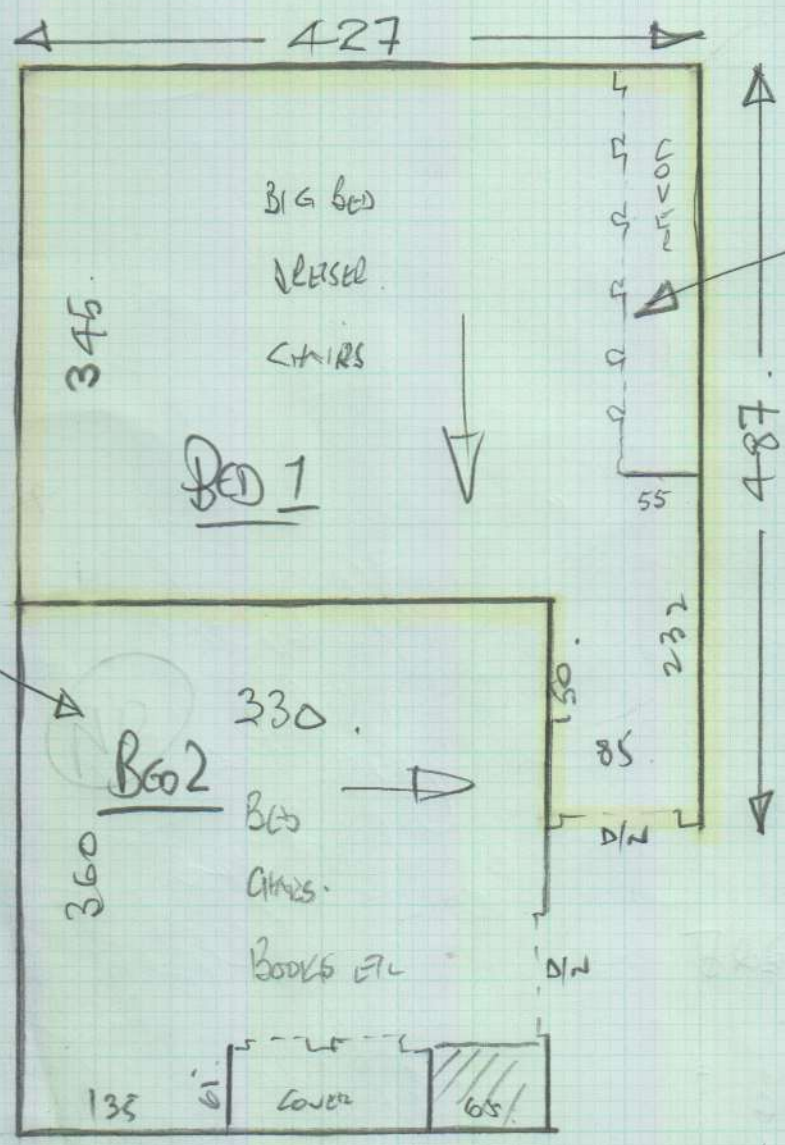

mrcarpet

Job No: P26722

Name: GILLESPIE

Address:

Tel: (1 of 2)

Sheet:

Heather TWIST

Col. HEA-18

700 x 500

= 35m²

*
 MAKE UP, wrap in plastic & store
 in WH for future fitting in approx 3 months.

Job No: P26722
Name: GILLESPIE

Address:

Tel:

Sheet:

2 of 2

THIS BED
SUPPLY ONLY
CARPET &
STONE @
W/H.
CUST WANTED
COLOUR MATCH
IN BOTH BEDS

U/LAY 30M²

ALLOY

500 x 100	50m ²
365 x 300	109.5m ²
865 x 100	86.5m ²
2900m ²	
13600m ²	
440 x 500	220m ²
	3560m ²