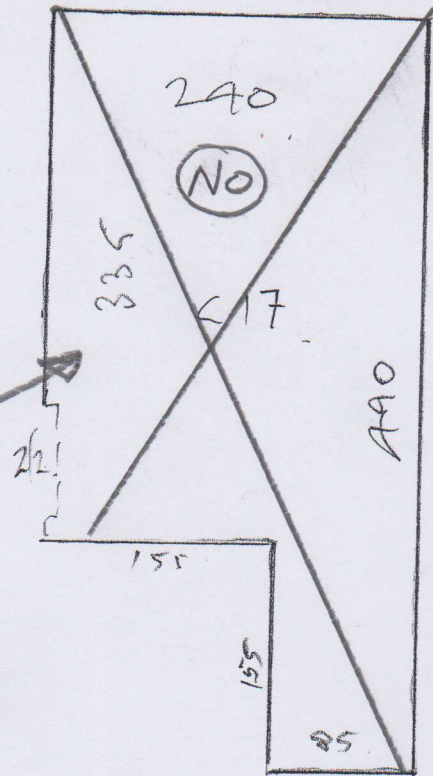

6 COLLINGHAM ROAD.

P26728
BMC.
6 COLLINGHAM ROAD

This room only

Silk Touch
Col. SLK-335
= 250 x 400
= 100m².

LATEL
Date

Access via Reception