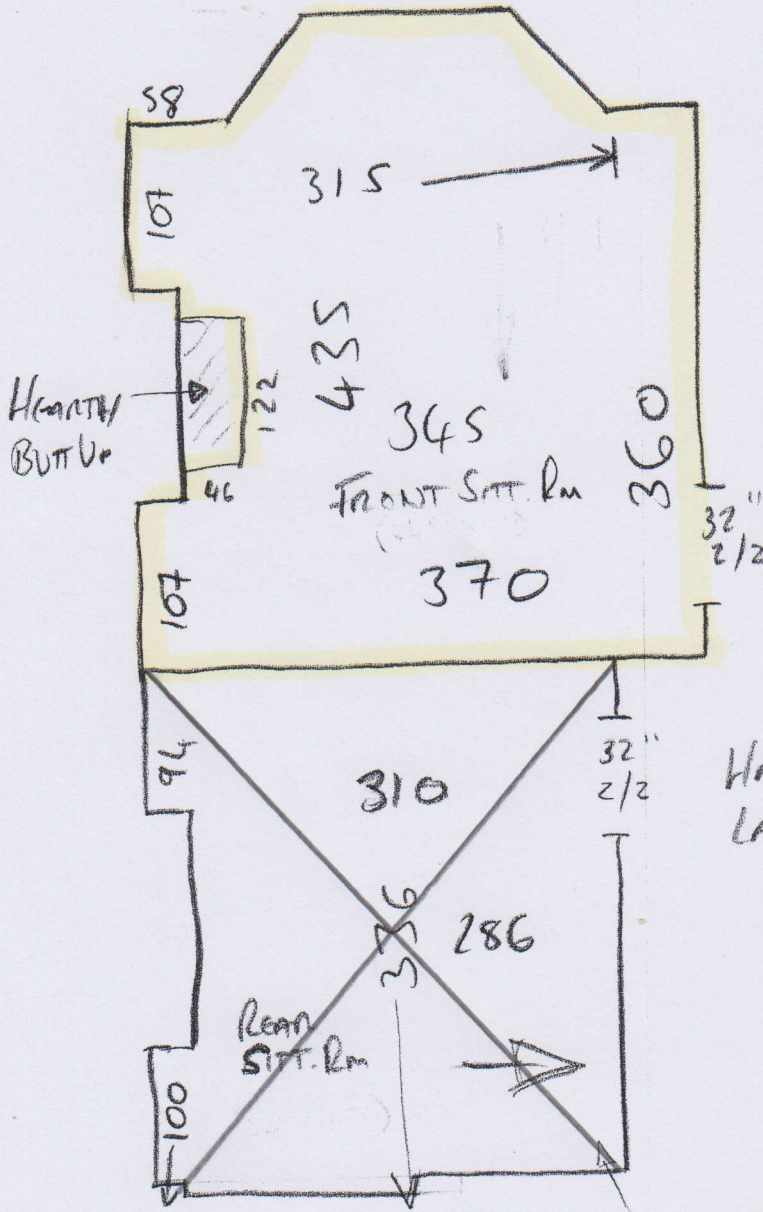

P26731

JACKSON

10/1

* Must Be FINISHED NEAT & TIGHT AROUND HEARTH *

Stock NATURAL 7
Col. NAT 7-859

FRONT SITTING ROOM 380x500
≈ 19M²

HALL LAMINATE

BIG VENT
HERE