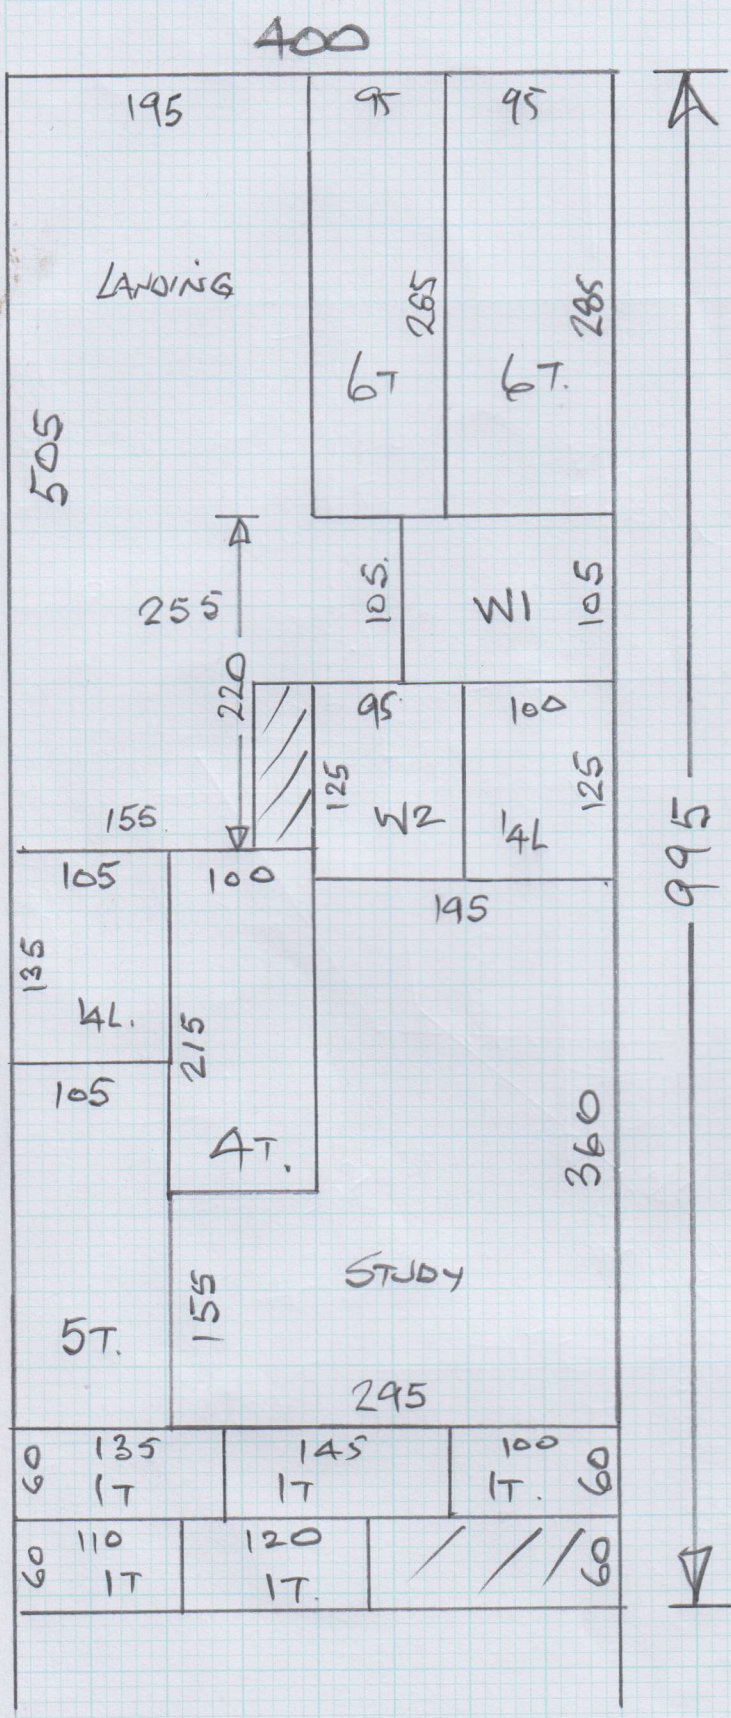

PASICONE Heartland 40 - Cookley

Job No: P26733
 Name: JAMES
 Address:
 Tel: 1 of 2
 Sheet: of

BEDROOM ①
 330 x 400
BEDROOM ②
 370 x 400
CUT PLAN
 995 x 400
 1695 x "

= 67.8M².

Coir - Natural
 = 145 x 100

Job No: P26733
 Name: JAMES
 Address:
 Tel: 2/2
 Sheet:
 2 of 2

- LOWER STAIRS
- ✓ 2 @ 46 x 86
 - ✓ 1/4L 125 x 95
 - ✓ 12 @ 46 x 86
 - CoIR 136 x 100 (NATURAL)

- TOP STAIRS
- Riser 20 x 86 ✓
 - 5 @ 46 x 86 ✓
 - W1 90 x 130 ✓
 - W2 110 x 85 ✓
 - 1/4L 115 x 90 ✓
 - 1 @ 50 x 100 ✓
 - 1 @ 50 x 110 ✓
 - 1 @ 50 x 125 ✓
 - 1 @ 50 x 135 ✓
 - 1 @ 50 x 90 ✓