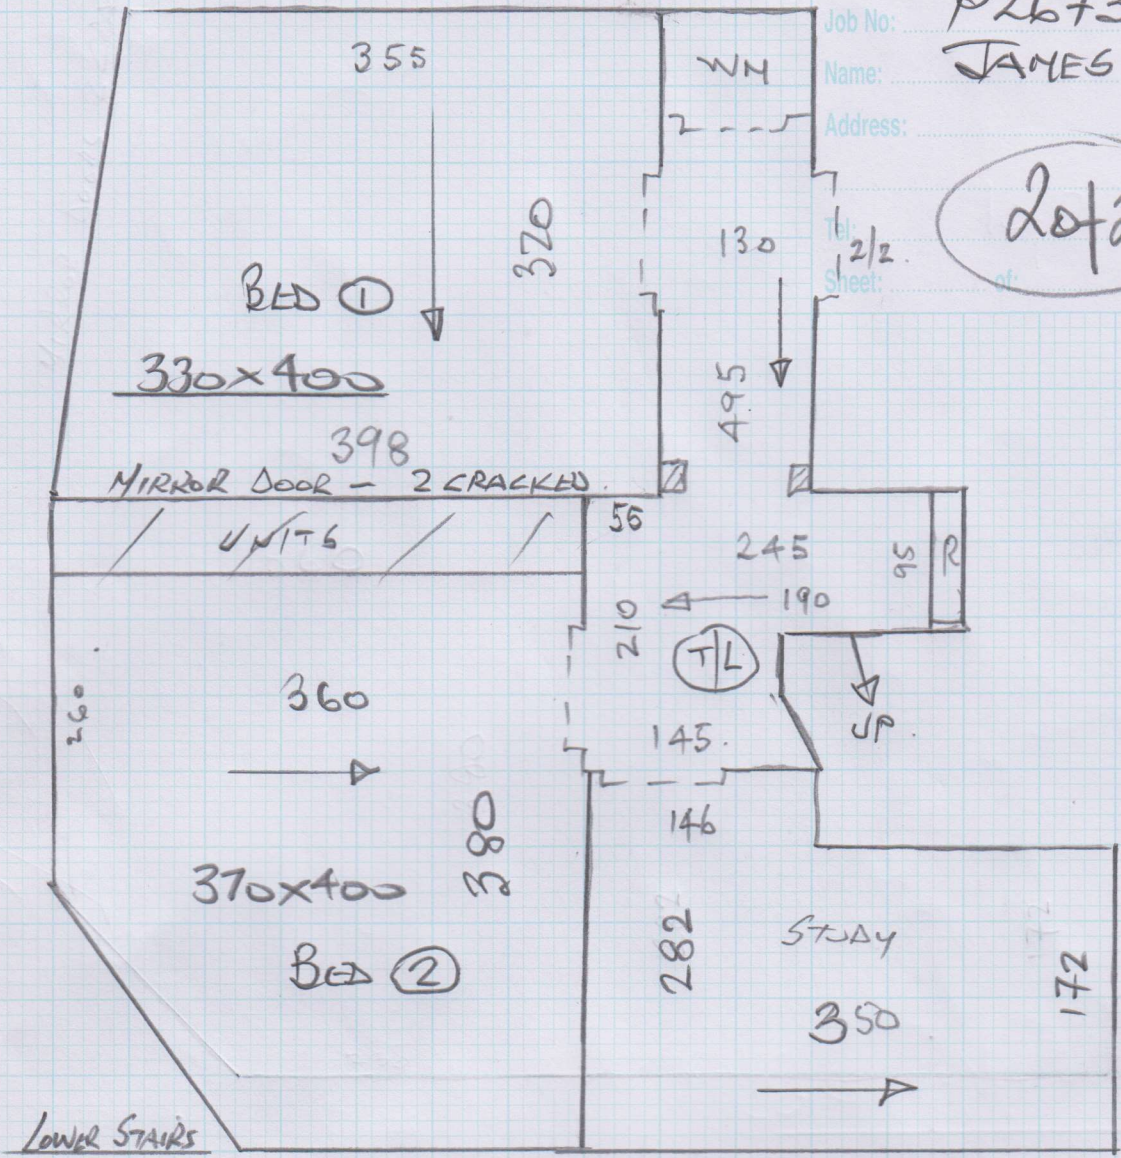

PASICONE Heartland 40 - Cookley

Job No: P26733
 Name: JAMES
 Address:
 Tel: 1 of 2
 Sheet: of

BEDROOM ①
 330 x 400
BEDROOM ②
 370 x 400
CUT PLAN
 995 x 400
 1695 x "

= 67.8M².

Coir - Natural
 = 145 x 100

Job No: P26733
 Name: JAMES
 Address:
 Tel: 2/2
 Sheet:
 2 of 2

- LOWER STAIRS
- ✓ 2 @ 46 x 86
 - ✓ 1/4L 125 x 95
 - ✓ 12 @ 46 x 86
 - CoIR 136 x 100 (NATURAL)

- TOP STAIRS
- Riser 20 x 86 ✓
 - 5 @ 46 x 86 ✓
 - W1 90 x 130 ✓
 - W2 110 x 85 ✓
 - 1/4L 115 x 90 ✓
 - 1 @ 50 x 100 ✓
 - 1 @ 50 x 110 ✓
 - 1 @ 50 x 125 ✓
 - 1 @ 50 x 135 ✓
 - 1 @ 50 x 90 ✓