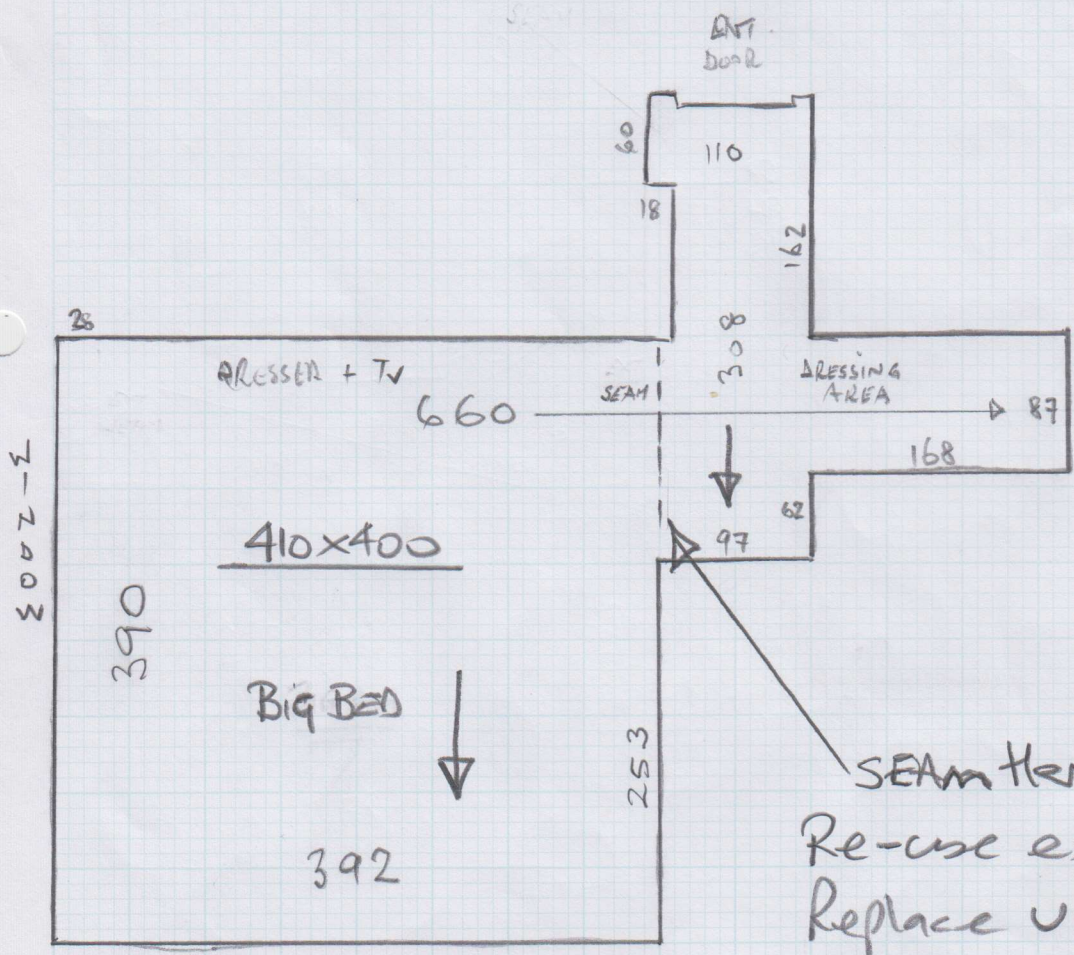

mrcarpets  
 Job No: P26735  
 Name: EAST Tower / Apartment /  
 Address: APT 2206  
 Tel:  
 Sheet: (1 of 1)

Colorado  
Col. Col-2203

Bedroom 410 x 400  
 Cutplan 335 x 400  
 745 x 400  
 = 2980m<sup>2</sup>

SEAM here  
 Re-use ex site  
 Replace underlay