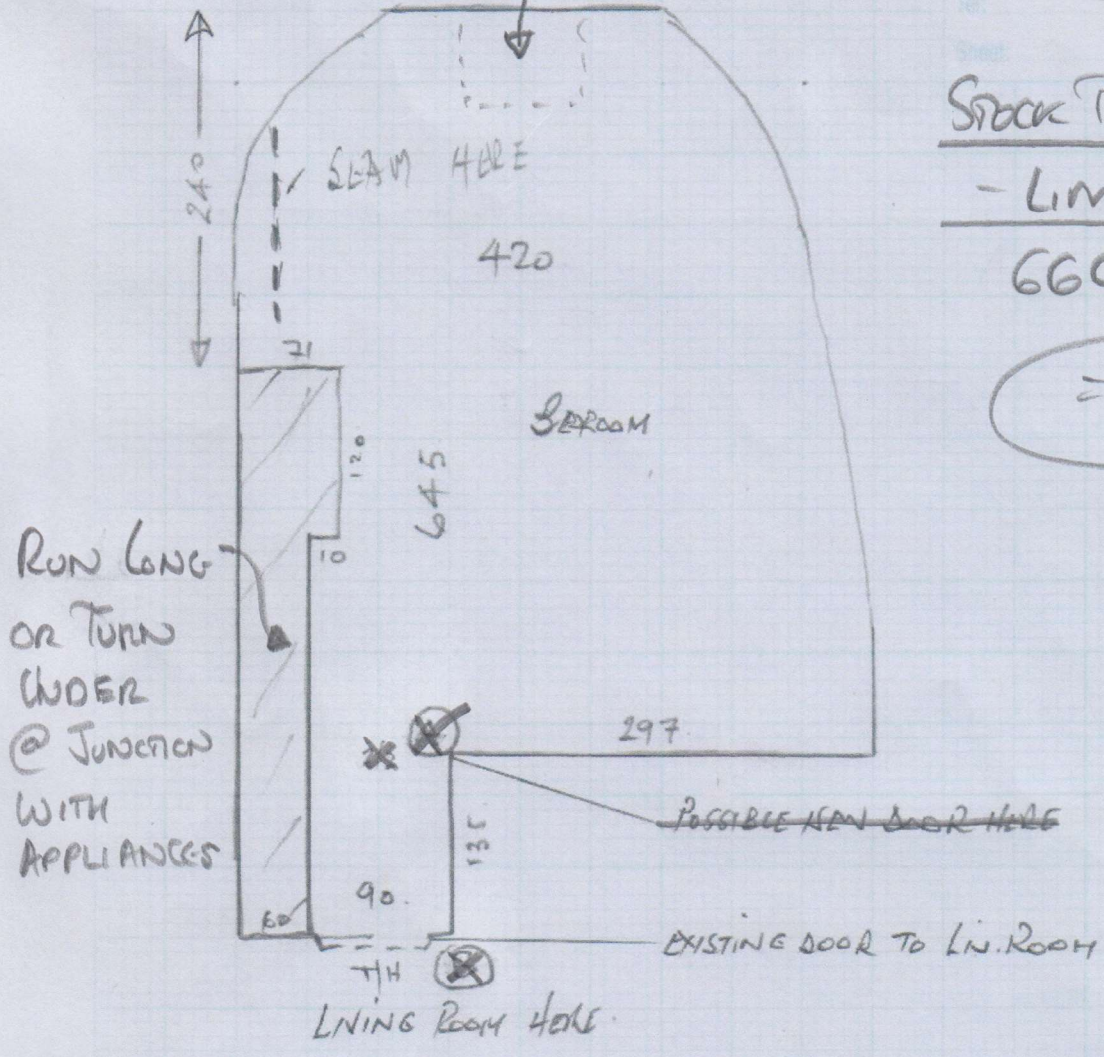

* CUSTOMER ADVISED THAT A TRAP DOOR MAY BE REQUIRED HERE - CUT CARPET AS DIRECTED BY CUSTOMER + LOOSE LAY SPARE IN PLACE.

mrcarpet
 Job No: P 26745
 Name: STANFORD
 Address: (10/1)

SPOCK TWIST SO
- LIMESTONE
 660 x 400
 = 26.6m²

- ① ~~460 x 400 TO LOCATION (B)~~
- ② ~~525 x 400 " (A)~~

SEAM WHERE INDICATED

• DROP WASTE CARPET TO PUTNEY SHOP AS CUSTOMER WANTS A RUG