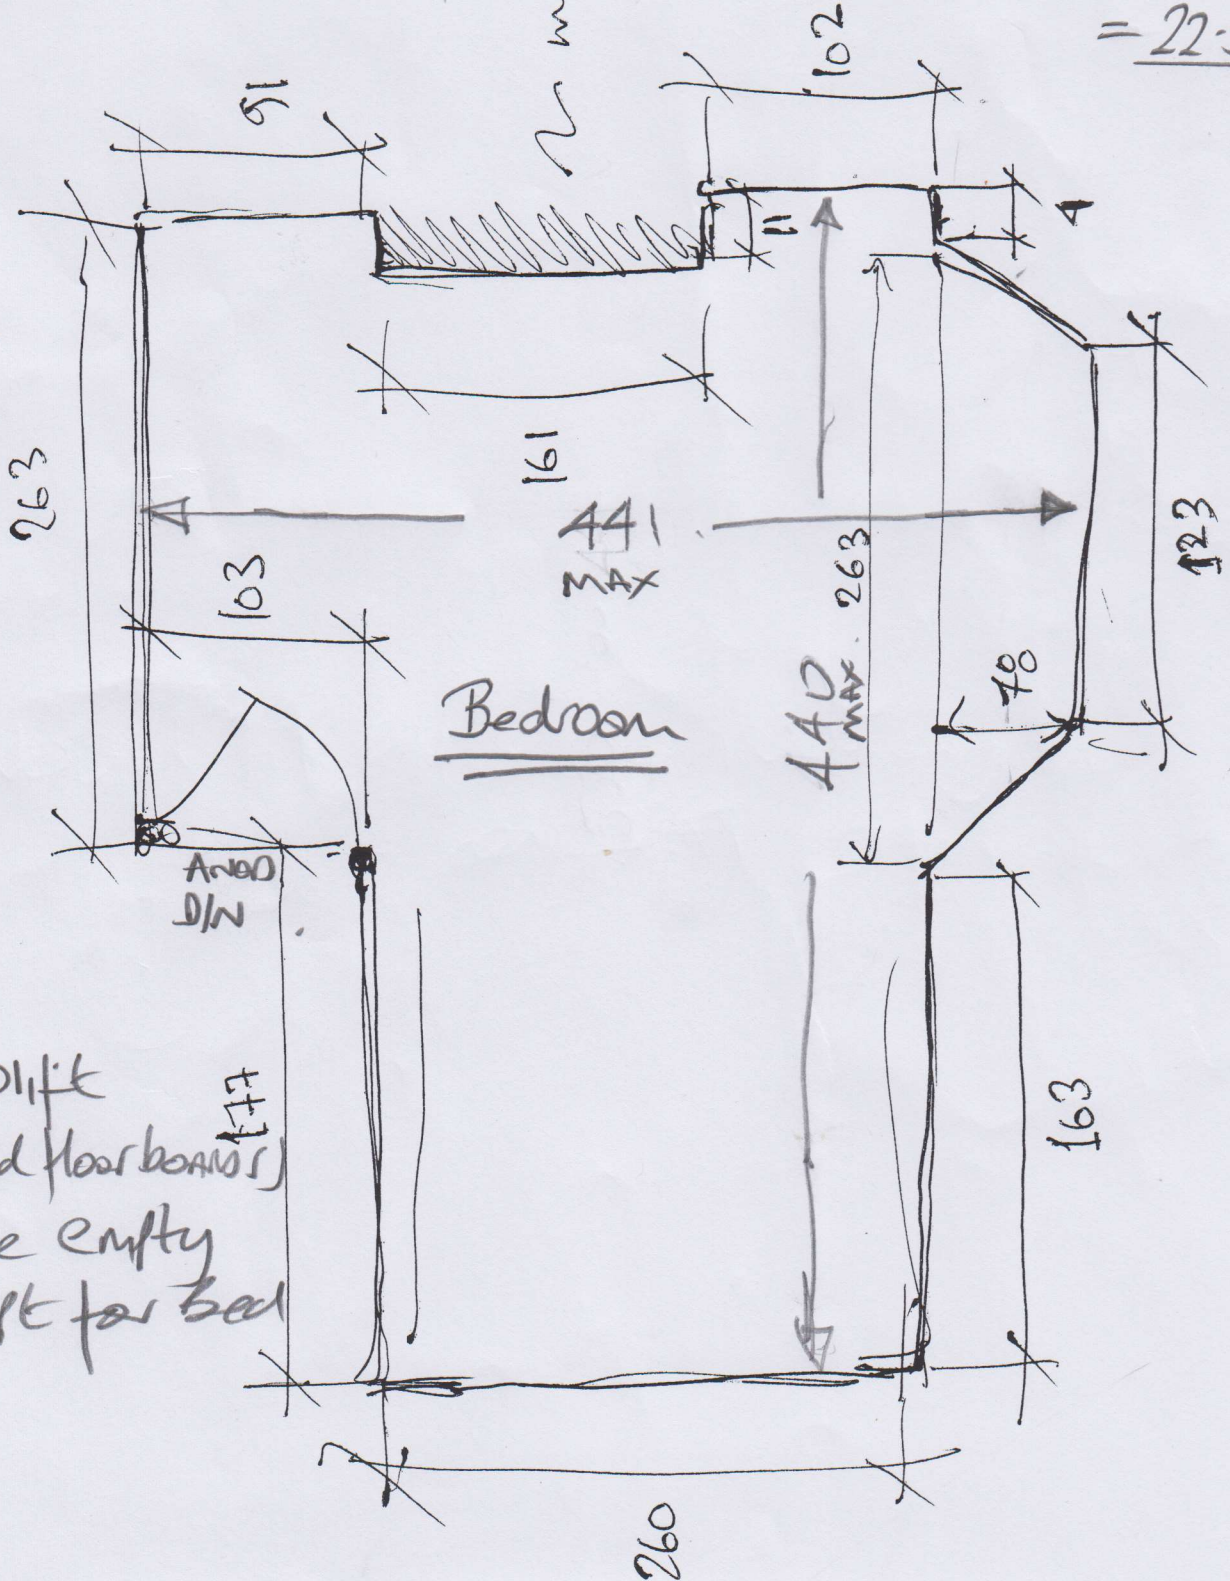

500 x 400 (waste of the money)

= 22m²

450 x 500

= 22.5m²

P26762

Hayes

10/1

Basic care heartland
50⁰², Col. Stouffport

= 450 x 500

= 22.50m²

no marble slab on floor

Bedroom

No uplift
(painted floorboards)
Will be empty
except for bed