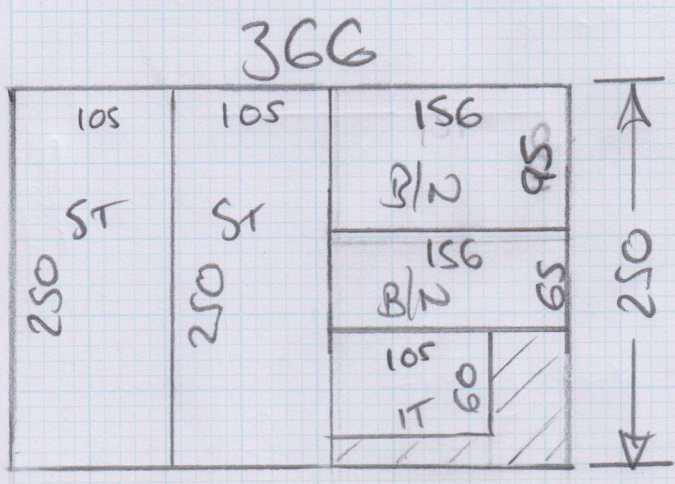

Ring Jane Robertson on arrival
 She will show you what needs
 to be done 07976-952638

mrcarpets
 DESIGNS FOR STAIRS
 Job No: P26780
 Name: Poppins Nurseries
 Address:

Tel:
 Sheet: of: 1 of 1

Ultima Major
 Col. Bluebird
 = 250 x 366

= 9.15m²

1st flight stairs only (NOT landing)

- B/N 80 x 135
- B/N 50 x 110
- STAIRS 110 45 x 95 + IT/u

Re-use ex sledge.
 Replace u/lay with new formalux