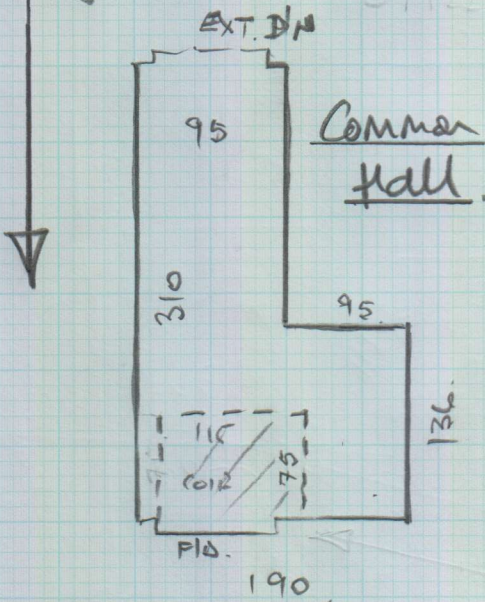

* Access via Anna Coakes
 in Flat 24b
 Mobile No. 07922 619273

mrcarpet
 SPECIALIST FLOORING

Job No: P26287
 Name: PHILAN
 Address:
 Tel:
 Sheet: 1 of 1

* STRIPES
 to run
 lengthways (24b)

* Remove existing Carpet,
 U/LAY & sledge. Lay 6mm Ply
 to entire hall & then
 lay luxury PU foam U/LAY
 & Coil Mat over top.
 with Ali SQ edge to 3 sides

* Allow for Ply + RECENT U/LAY.

Macedonia - 609/28

* wrap in plastic
 & leave with
 Anna Coakes in
 Flat 24b for future
 use

= 320 x 400

Coil - Natural

= 125 x 100