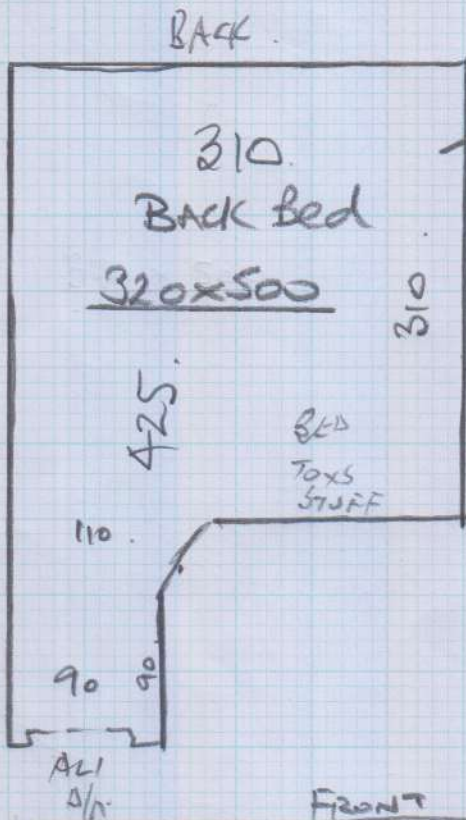

Job No: P 26441

Name: OLIVERA

Address:

Tel:

Sheet:

1 of 1

Boston - BOS022

Back Bed 320x500
 Front Bed 365x500
 Middle bed 315x500
 10.00 x 500
 = 50M²

* Existing CARPET + ULLAY to be uplifted & disposed by MATHMAN.

* Fit Newisle in these 2 rooms

* 2 Men req for furniture