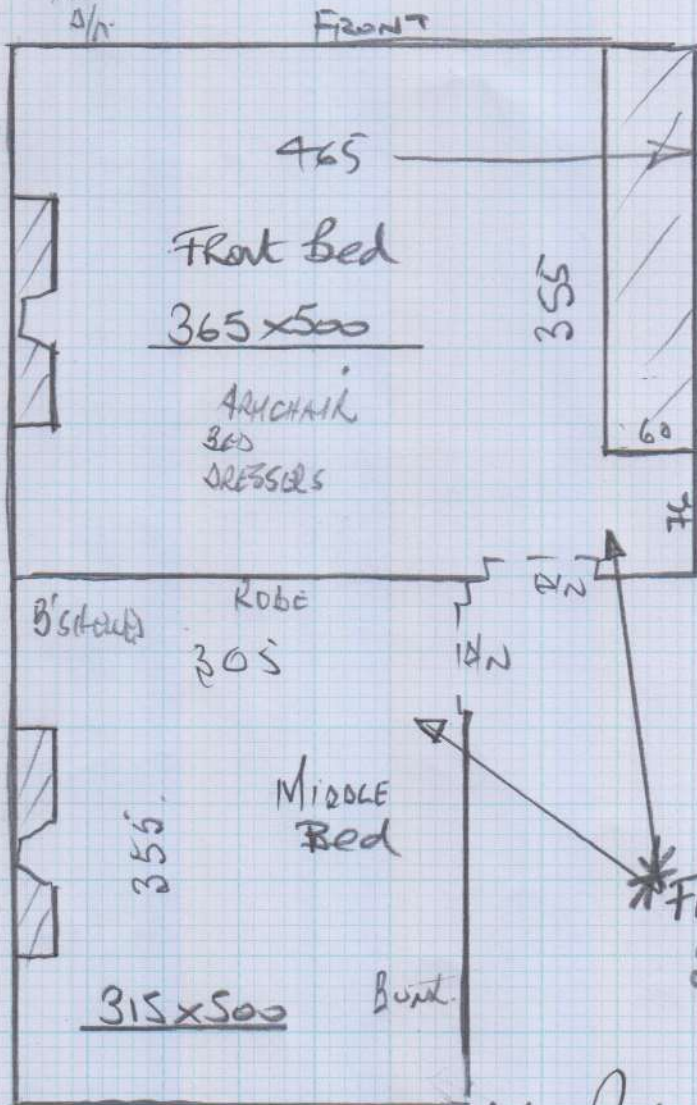

Job No: P 26441

Name: OLIVERA

Address:

Tel:

Sheet:

1 of 1

Boston - BOS022

Back Bed 320x500
 Front Bed 365x500
 Middle bed 315x500
 10.00 x 500
 = 50M²

* Existing CARPET + ULLAY to be uplifted & disposed by MATHMAN.

* Fit Newisle in these 2 rooms

* 2 Men req for furniture