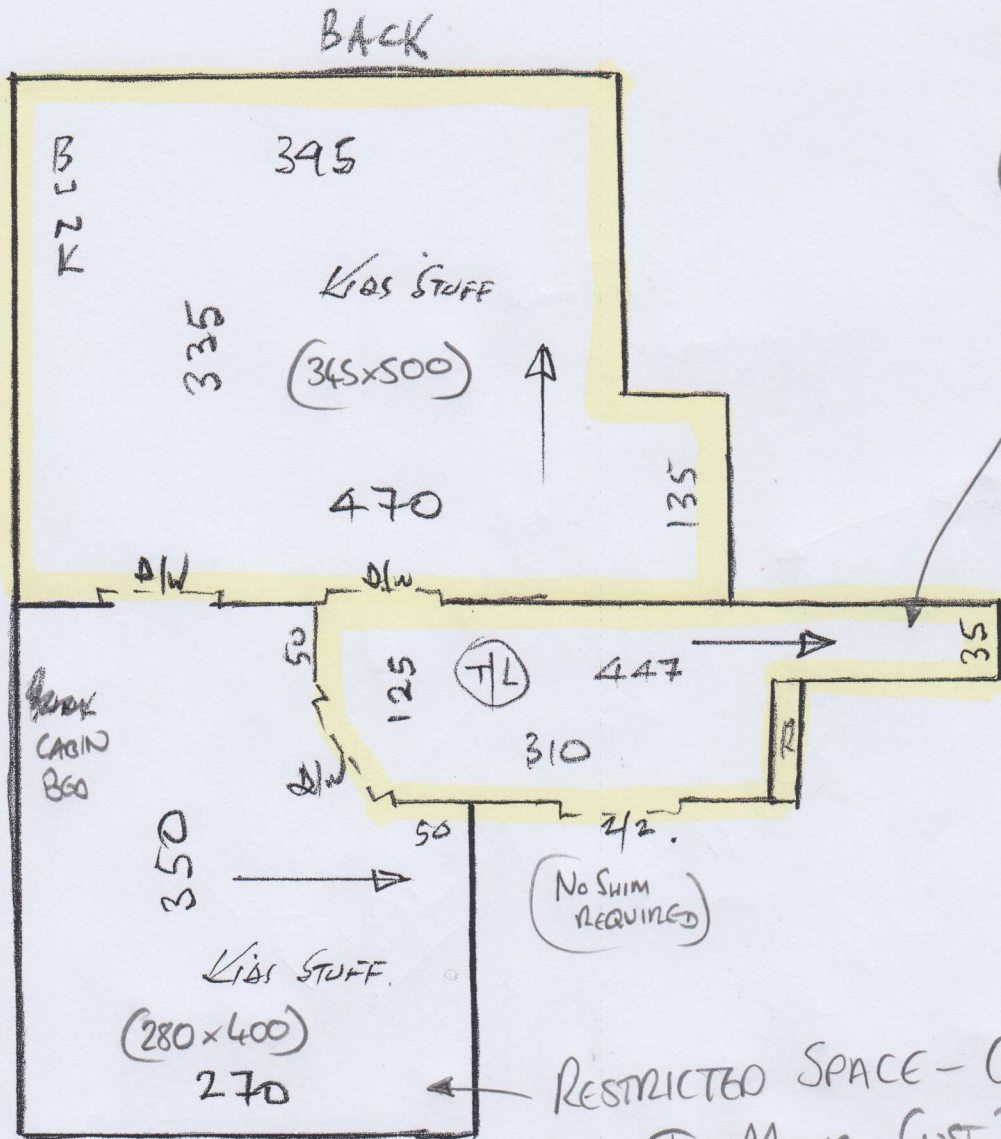

TOP FLOOR

P26492

BARDEN

2 of 3

UNIT FITTED ON EX-CARPET
FIT AROUND + TURN UNDER AT OPEN EDGE

RESTRICTED SPACE - CABIN BED TO MOVE, COST TO EMPTY ROOM TO ASSIST

- 2 @ 46 x 82 ✓
- W1 60 x 90 ✓
- W2 65 x 105 ✓
- W3 65 x 110 ✓
- W4 65 x 80 ✓
- 3 @ 48 x 80 ✓
- W5 60 x 90 ✓
- W6 65 x 115 ✓
- W7 65 x 115 ✓
- W8 65 x 80 ✓
- 2 @ 48 x 80 ✓

= MUST FIT THESE AREAS FIRST AS CUSTOMER WILL MOVE FURNITURE TO ACCOMMODATE

P26492

BARDELL

3 of 3

1ST FLOOR

- 2 @ 46 x 87 ✓
- B/N 46 x 110 ✓
- 4L 115 x 85 ✓
- 10 @ 45 x 87 ✓
- B/N 46 x 110 ✓
- B/N 65 x 120 ✓