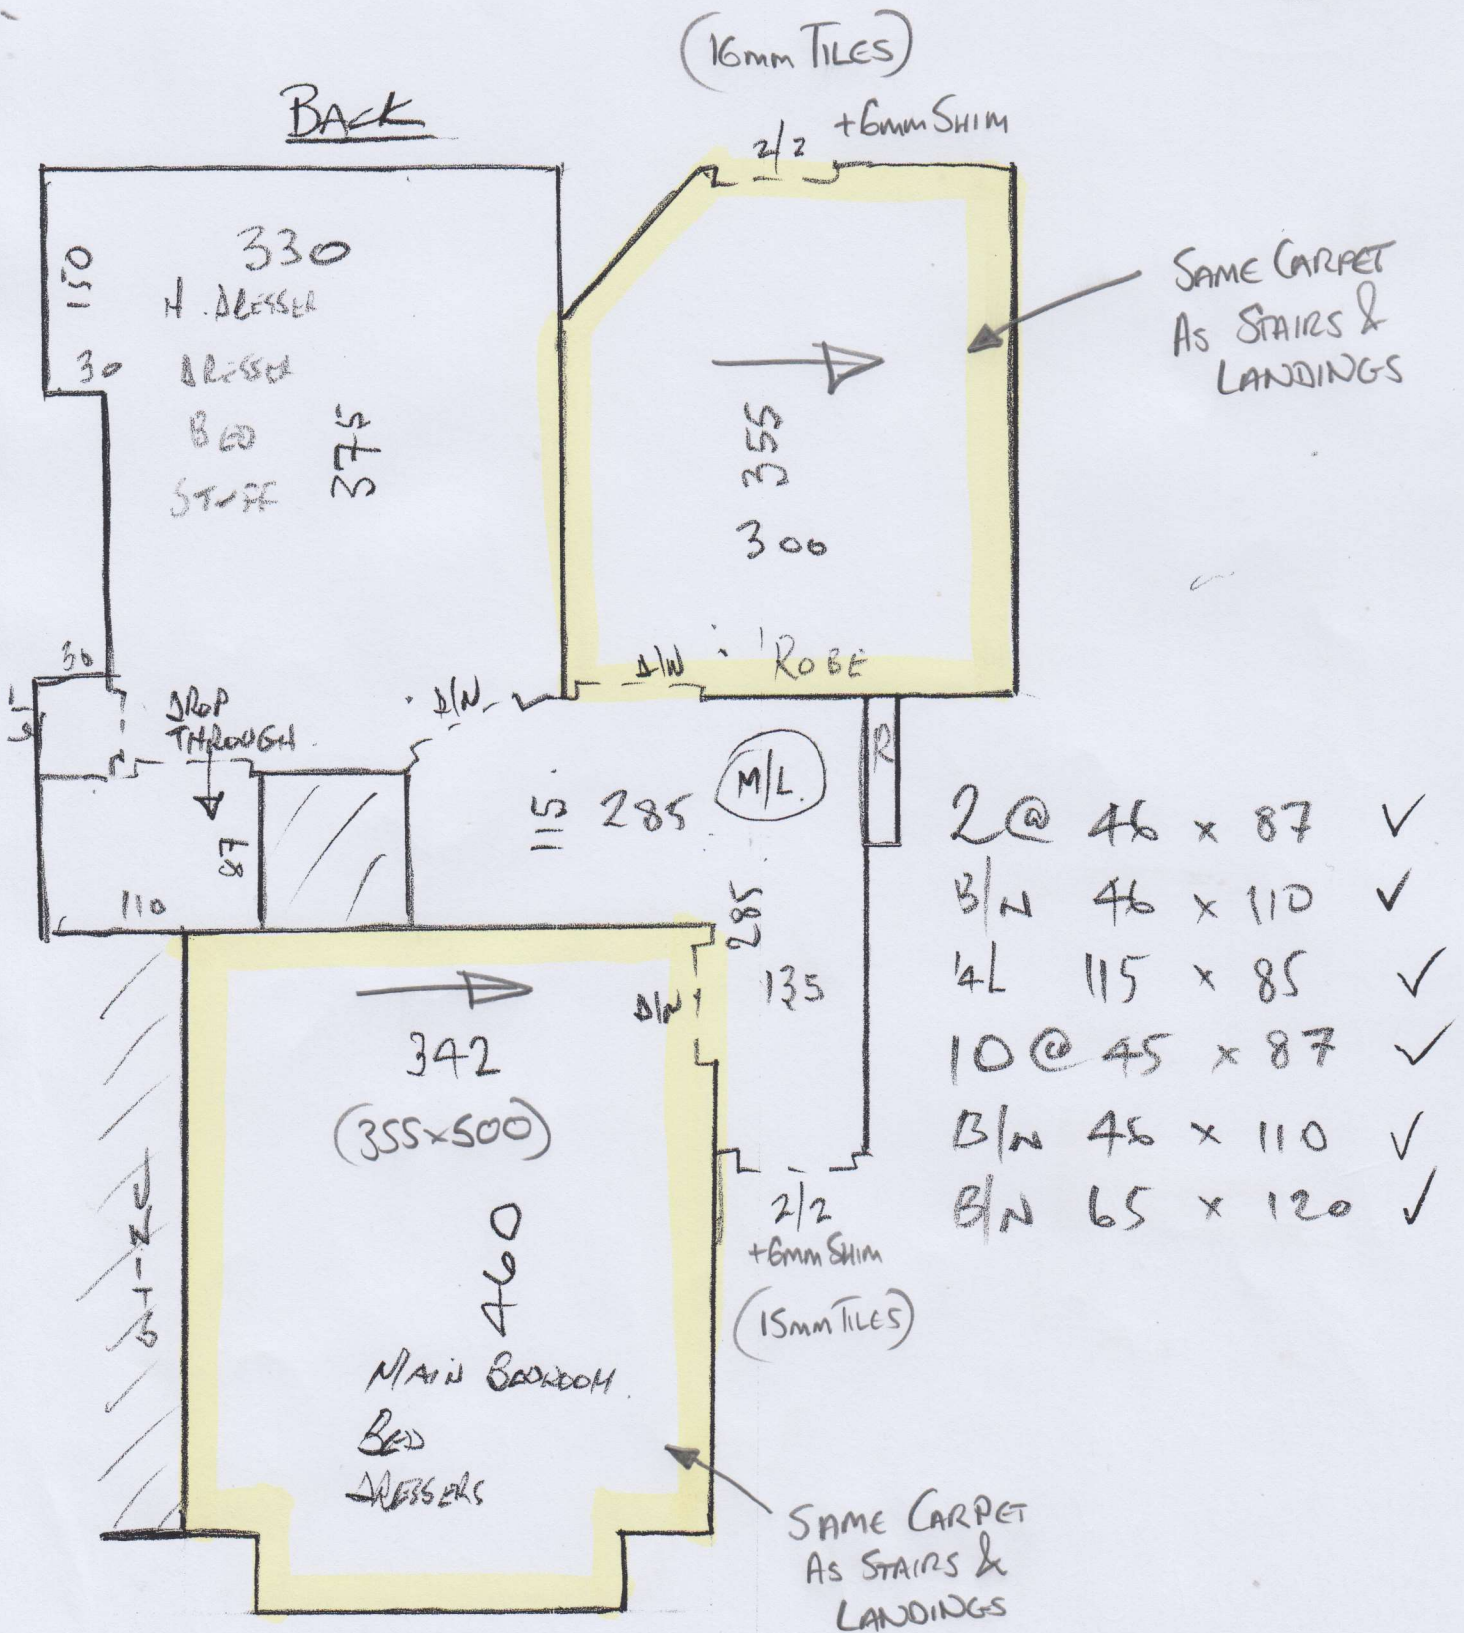

TOP FLOOR

P26492

BARDEN

2 of 3

UNIT FITTED ON EX-CARPET
FIT AROUND + TURN UNDER AT OPEN EDGE

RESTRICTED SPACE - CABIN BED TO MOVE, COST TO EMPTY ROOM TO ASSIST

- 2 @ 46 x 82 ✓
- W1 60 x 90 ✓
- W2 65 x 105 ✓
- W3 65 x 110 ✓
- W4 65 x 80 ✓
- 3 @ 48 x 80 ✓
- W5 60 x 90 ✓
- W6 65 x 115 ✓
- W7 65 x 115 ✓
- W8 65 x 80 ✓
- 2 @ 48 x 80 ✓

= MUST FIT THESE AREAS FIRST AS CUSTOMER WILL MOVE FURNITURE TO ACCOMMODATE

P26492

BARDELL

3 of 3

1ST FLOOR

- 2 @ 46 x 87 ✓
- B/N 46 x 110 ✓
- 4L 115 x 85 ✓
- 10 @ 45 x 87 ✓
- B/N 46 x 110 ✓
- B/N 65 x 120 ✓