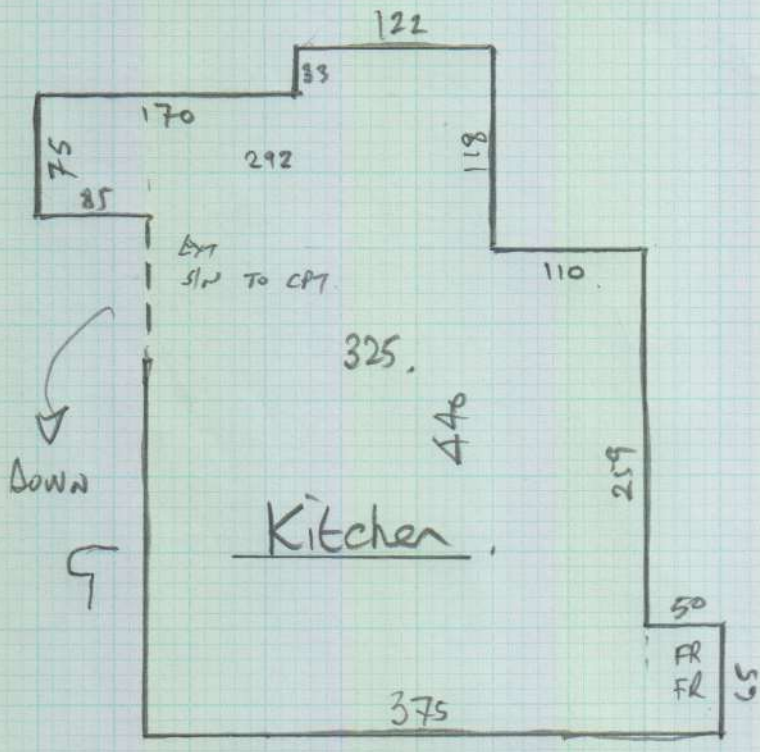

Job No: P26594

Name: HILARY

Address:

Tel:

Sheet:

of 1 of 2

Top floor

Moduleo Select
Col. 22929 Midland OAK

= 4 Boxes

EXISTING LVT ON Wood FLOOR

TABLE + 6 CHAIRS + FRIDGE/FREEZER

Polished Chrome

- 10.47
- 0.64
- 0.40
- 2.18
- 0.33

14.02 m² NETT

Uplift existing LVT + Ply and lay new Ply + feather F LVT

* Access via Decorator or hidden Keys
Call Customer on mobile if no answer

Job No: P26594
Name: HILARY
Address:

Tel:
Sheet:

20/2

1ST floor

BATH ROOM

New Cottage Woods
Colour NC/35

CARPET. = 235 x 300

VINYL TILES IN GOOD CONDITION (LAY OVER)
Fit Chrome Bar (Carpet fitter)