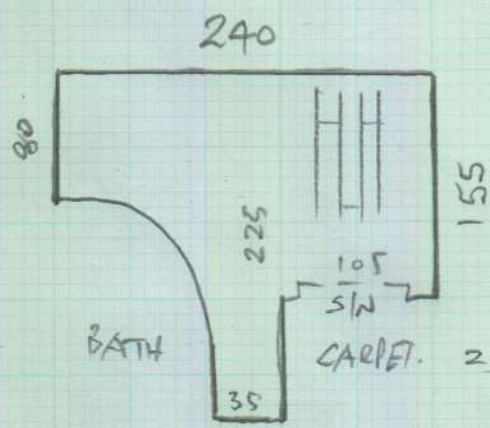

= 4 Boxes

EXISTING LVT ON Wood FLOOR

TABLE + 6 CHAIRS + FRIDGE/FREEZER

Polished Chrome

- 10.47
- 0.64
- 0.40
- 2.18
- 0.33

14.02 m² NETT

Uplift existing LVT + Ply and lay new Ply + feather F LVT

* Access via Decorator or hidden Keys
Call Customer on mobile if no answer

Job No: P26594
Name: HILARY
Address:

Tel:
Sheet:

20/2

1ST floor

BATH ROOM

New Cottage Woods
Colour NC/35

CARPET. = 235 x 300

VINYL TILES IN GOOD CONDITION (LAY OVER)
Fit Chrome Bar (Carpet fitter)