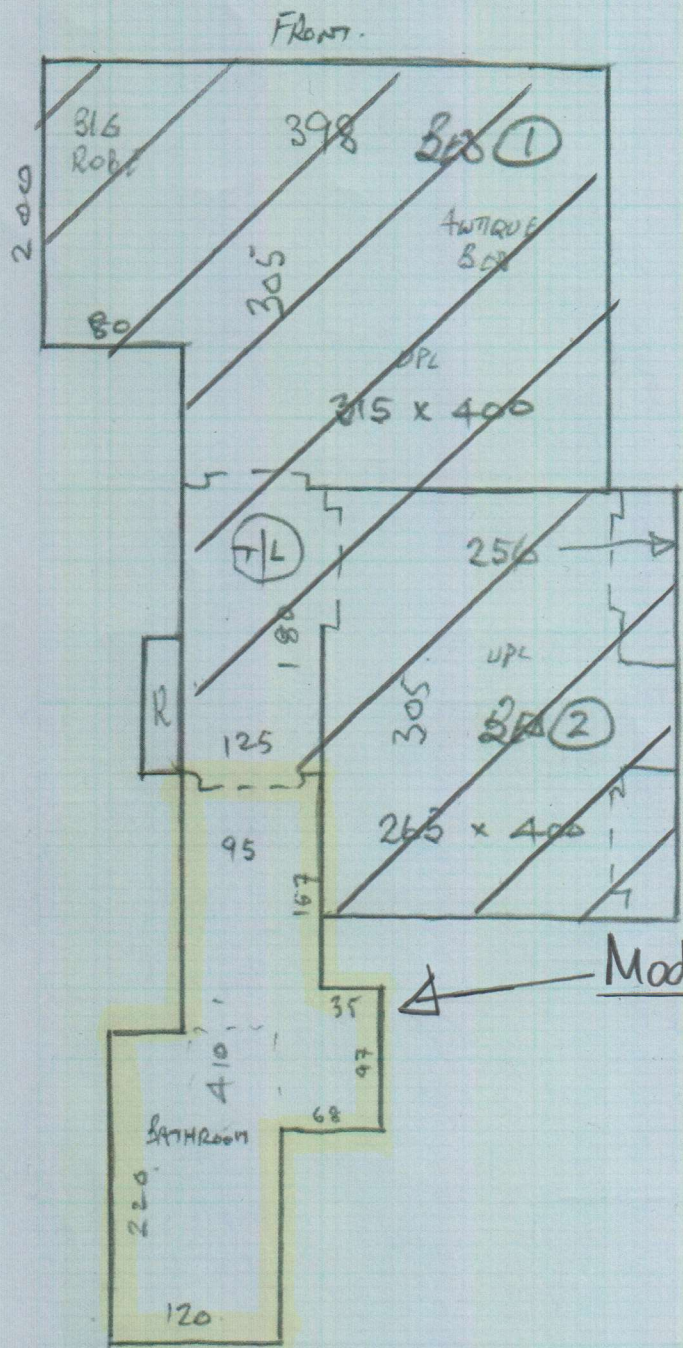

micarpet
 Job No: P26663
 Name: STEPHENS
 Address:
 Tel:
 Shop: (1 of 1)

- ~~W1 58 x 90 ✓~~
- ~~W2 70 x 110 ✓~~
- ~~W3 75 x 70 ✓~~
- ~~9 @ 44 x 71 ✓~~
- ~~W4 65 x 90 ✓~~
- ~~W5 90 x 80 ✓~~

Modules Select - Midland oak 22110

2.42.
 2.64.
 0.34
 5.4 = 2 boxes @ 39m²
 = 780m²

Lay bunn ply & skim with feather

* Keys from Putney Shop (Customer will be out after loan)