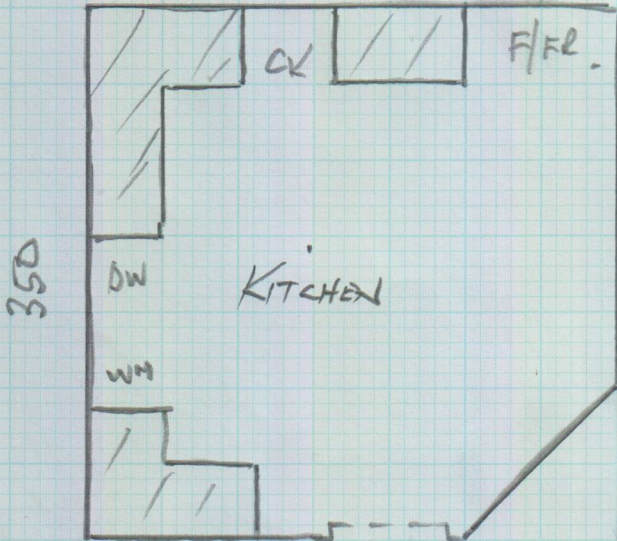

Job No: P26694

Name: REAM

Address:

Tel:

Sheet: 1 of 1

340

Transform Click
28160 Ethnic Wenge

25MM DROP TO HALL.

EXISTING CERAMIC TILES.
To Be Removed By OTHERS