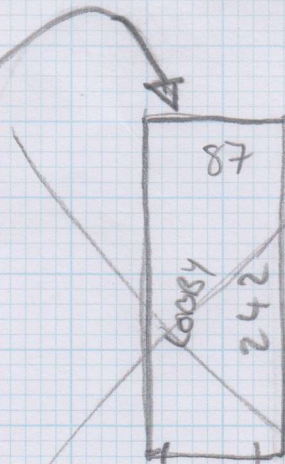

Job No: P26719
 Name: WESTON
 Address:
 Tel: (1 of 2)
 Sheet: of:

WOOL DEVONIAN
 - COOK
 380 x 400

= 15.2m²

* ALL AS 65cm WIDE RUNNERS *

* PLEASE MAKE SURE EACH RUNNER HAS MATCHING STRIPES *

* CUT STRAIGHTS AT WAREHOUSE, TAKE A RUN TO SITE WITH WINDOW TO MATCH STRIPES

* PLEASE MARK WHICH EDGES TO WHIP ON BACKING.

(TOP LANDING - REMAIN AS WOOD)

Riser = 17×85

mrcarpets
SPECIALIST FLOORING

Job No: P26719
Name: WESTON
Address: 2 of 2
Tel:
Sheet: of:

(UPPER MEZZ LANDING - REMAIN AS WOOD)

Riser = 22×80

* ALL STAIRS AS
* 65cm WIDE RUNNER

W1 = 73×96

(1ST FLOOR LANDING + WINDGR DOWN - REMAIN AS WOOD)

(LOWER MEZZ LANDING - REMAIN AS WOOD)

Riser = 18×80

NOT HERE

mrcarpet

Amount showing on top _____ Colour of Whipping : To MATCH DARKEST RED STRIPE

Number of pieces: 6

Ready to collect on: 8 / 2 / 16 Needed back by: 12 / 2 / 16

Sizes to be cut to: 380, 380, 280, 130, 160 x 65cm + 1 WINDGR