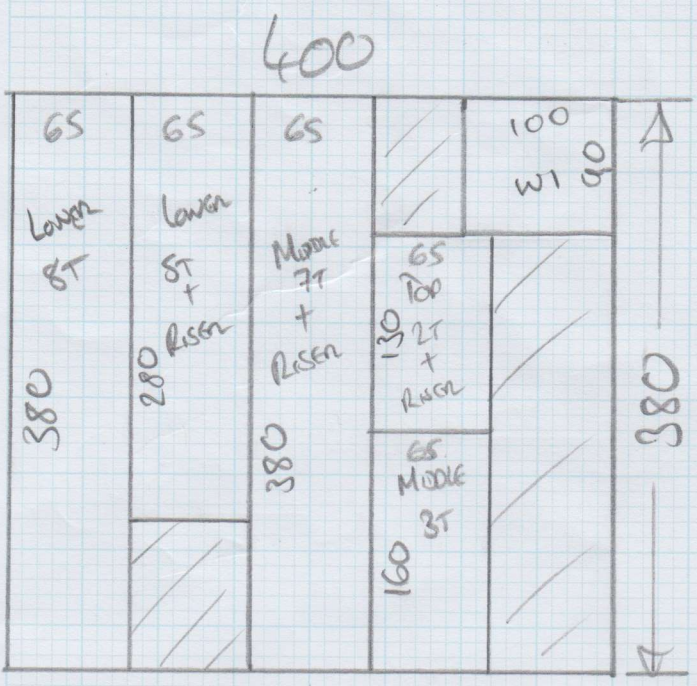

Job No: P26719
 Name: WESTON
 Address:
 Tel: (1 of 2)
 Sheet: of:

WOOL DEVONIAN
 - COOK
 380 x 400

= 15.2m²

* ALL AS 65cm WIDE RUNNERS *

* PLEASE MAKE SURE EACH RUNNER HAS MATCHING STRIPES *

* CUT STRAIGHTS AT WAREHOUSE, TAKE A RUN TO SITE WITH WINDOW TO MATCH STRIPES

* PLEASE MARK WHICH EDGES TO WHIP ON BACKING.

(TOP LANDING - REMAIN AS WOOD)

Riser = 17×85

mrcarpets
SPECIALIST FLOORING

Job No: P26719
Name: WESTON
Address: 2 of 2
Tel:
Sheet: of:

(UPPER MEZZ LANDING - REMAIN AS WOOD)

Riser = 22×80

* ALL STAIRS AS
* 65cm WIDE RUNNER

W1 = 73×96

(1ST FLOOR LANDING + WINDGR DOWN - REMAIN AS WOOD)

(LOWER MEZZ LANDING - REMAIN AS WOOD)

Riser = 18×80

NOT HERE

mrcarpet

Amount showing on top _____ Colour of Whipping : To MATCH DARKEST RED STRIPE

Number of pieces: 6

Ready to collect on: 8 / 2 / 16 Needed back by: 12 / 2 / 16

Sizes to be cut to: 380, 380, 280, 130, 160 x 65cm + 1 WINDGR