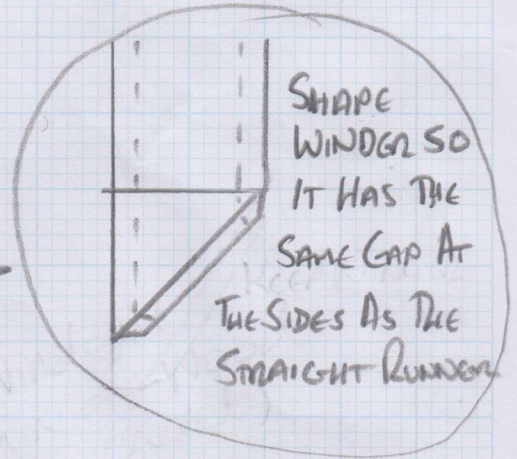

* ALL STAIRS AS
* 65cm WIDE RUNNER