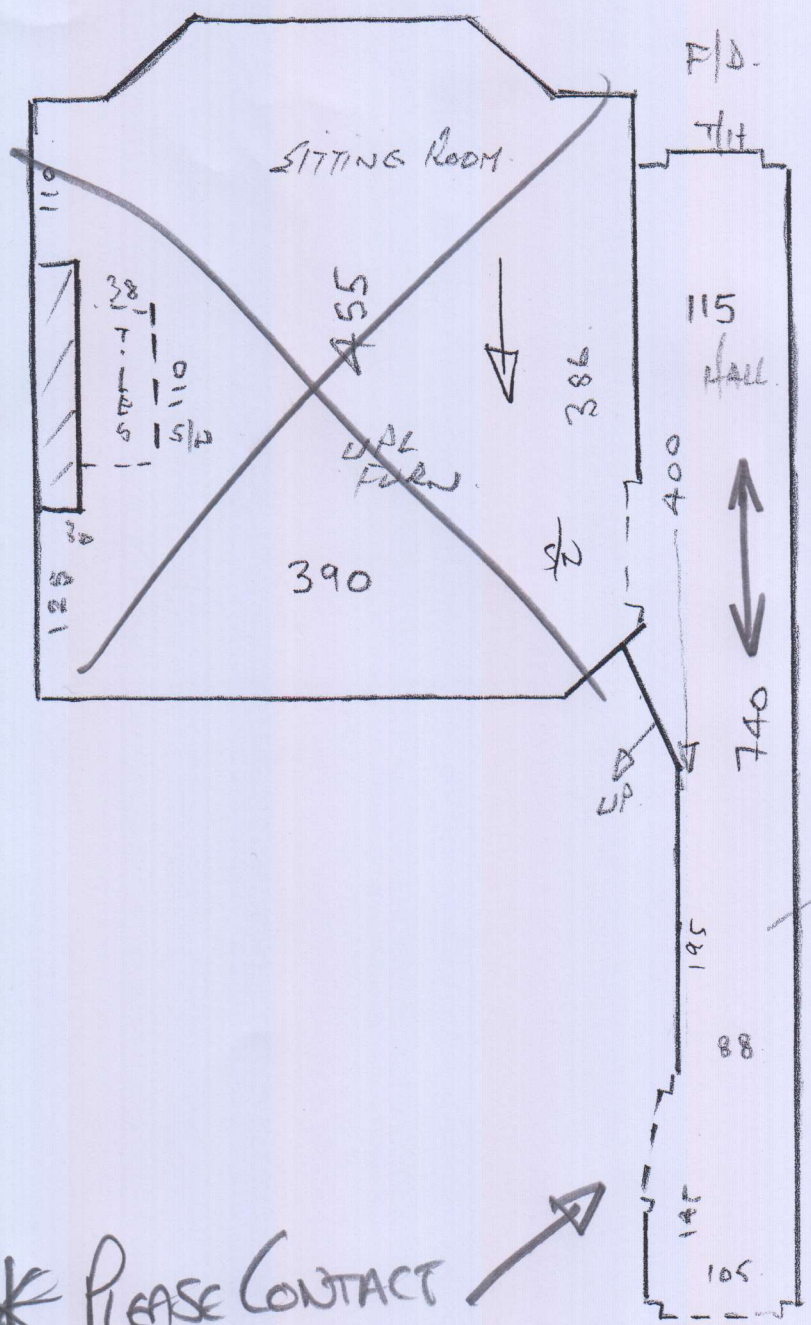

P26760
GIANNINI

10F1

MODULEO TRANSFORM
-LATIN PINE 24868

3 BOXES

FLOOR BOARDS WITH
CARPET/UNDERLAY + s/e

UPLIFT

8.6m² GROSS
(3 PACKS)

* PLEASE CONTACT
PUTNEY SHOP
REGARDING
THESE JUNCTIONS

QUARRY