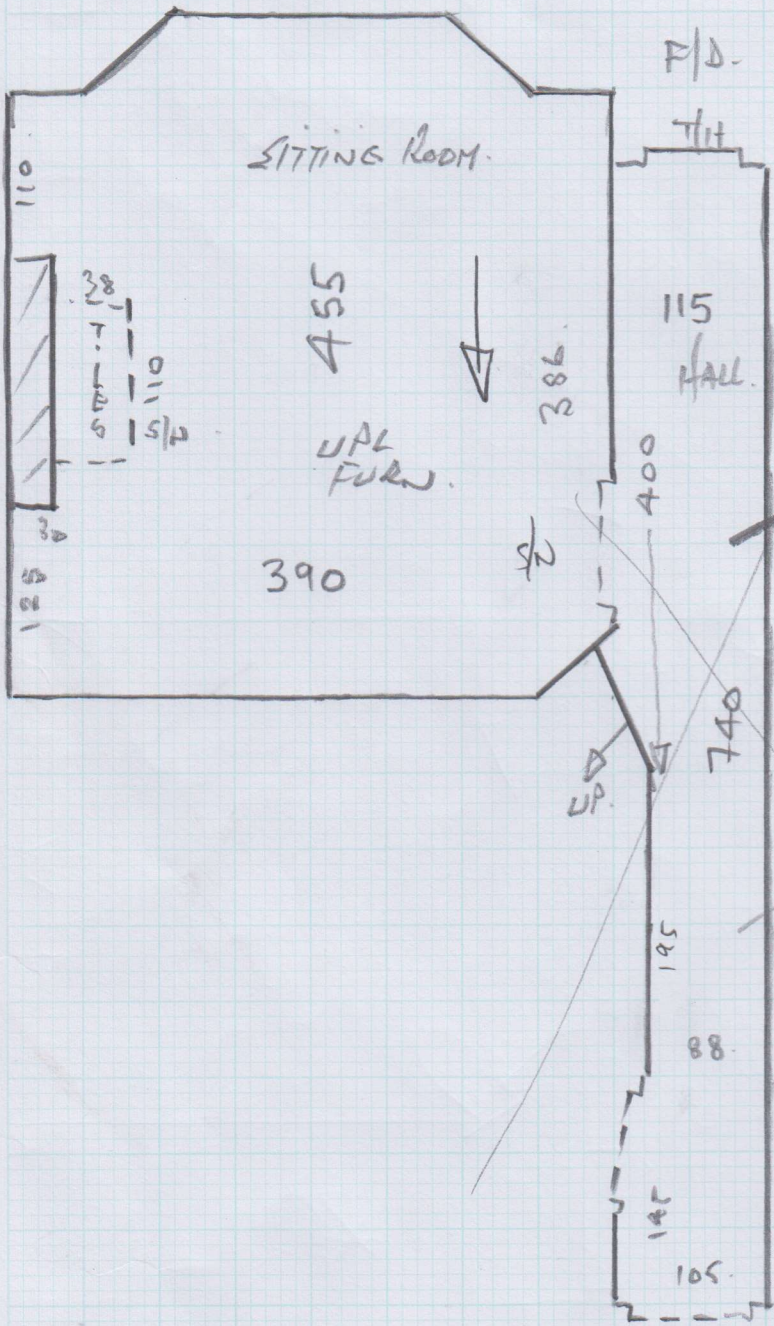

Bed 1 = 465 x 500

Curtain 1 = 860 x 500

Curtain 2 = 465 x 500

1790 x 500

= 89.5m²

1ST FLOOR

mrcarpet
 Job No: P26760
 Name: GIANNINI
 Address: 20/3
 Sheet: of:

* FIT FRONT
 BED ON
 FINAL VISIT

(CUSTOMER NEEDS
 TIME TO MOVE FURNITURE)

- W1 60 x 95 ✓
- W2 65 x 110 ✓
- W3 70 x 75 ✓
- 9 @ 44 x 77 ✓
- W4 60 x 90 ✓
- W5 70 x 100 ✓
- W3/N 65 x 115 OK ✓

Job No: P26760

Name: GIANNINI

Address:

30F3

Tel:

Street: of:

NOT HERE
MODVLED
ROYH-11/11

FLOOR BOARDS WITH
CARPET/UNDERLAY + S/E

8.6m² Gross
(3 PACKS)

QUARRY