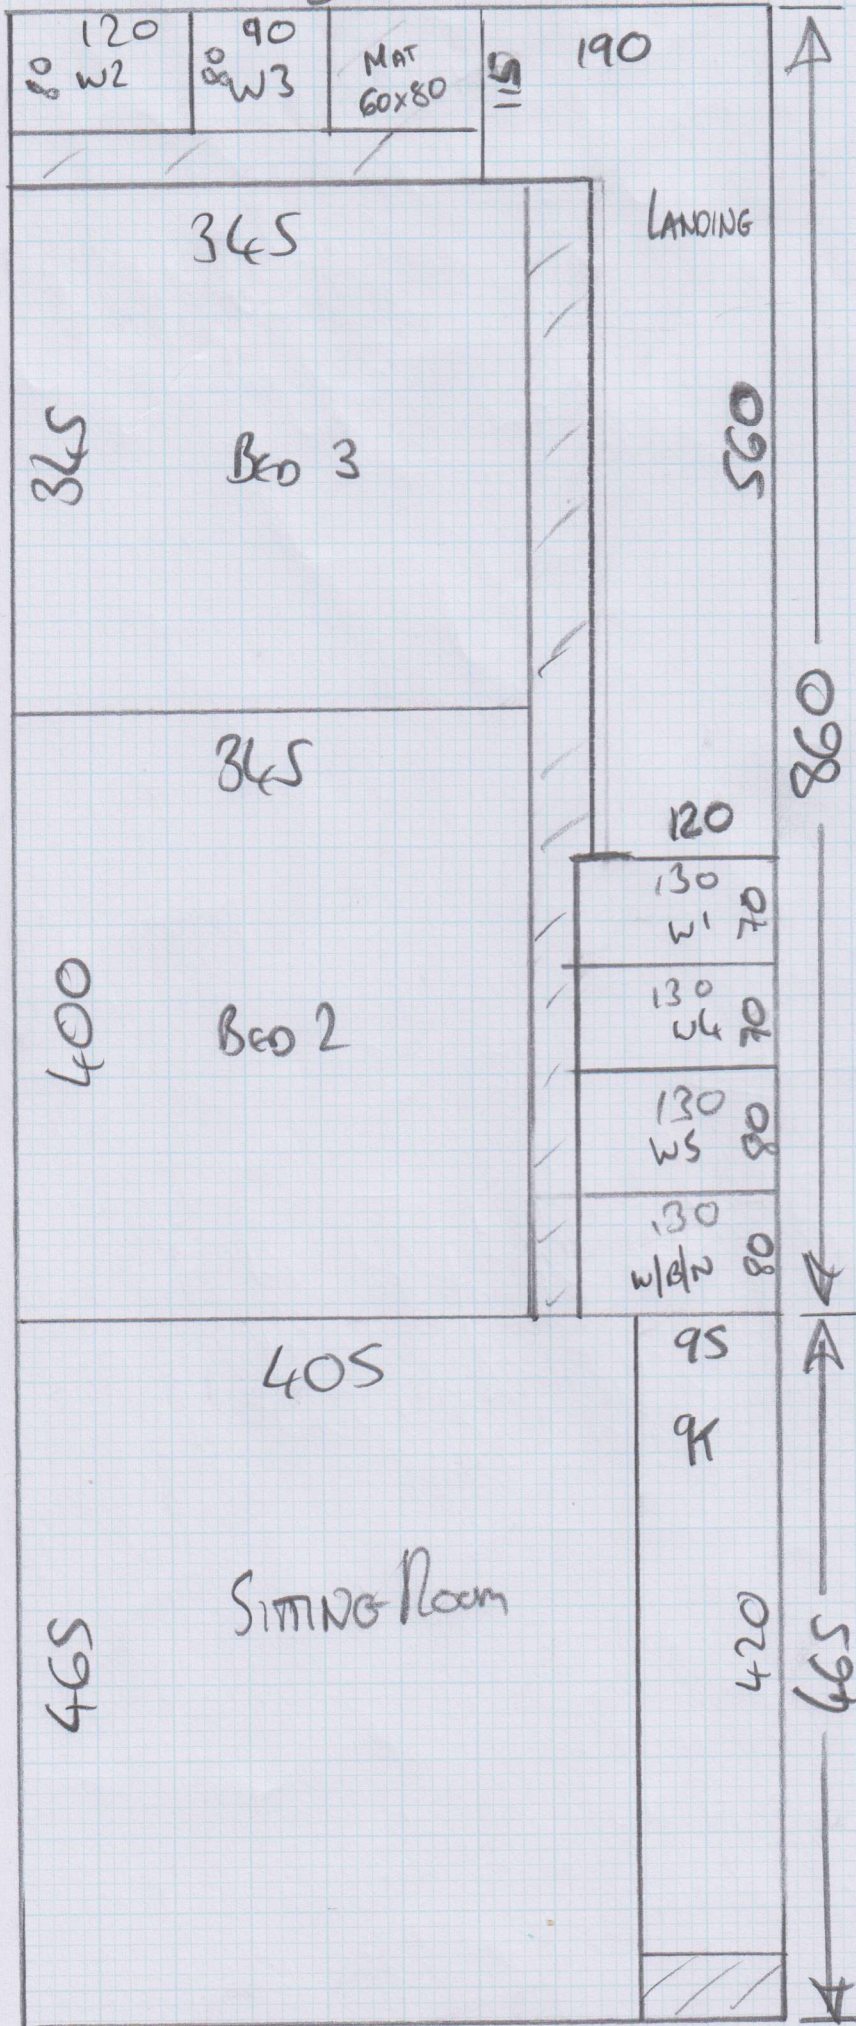

500

Job No: P26760

Name: GIANNINI

Address: 10F3

Tel:

Sheet: of:

Stock NATURAL 7

- NAT 7-829

Bed 1 = 465 x 500

Curtain 1 = 860 x 500

Curtain 2 = 465 x 500

1790 x 500

= 89.5m²

1ST FLOOR

mrcarpet
 Job No: P26760
 Name: GIANNINI
 Address: 20/3
 Sheet: of:

* FIT FRONT
 BED ON
 FINAL VISIT

(CUSTOMER NEEDS
 TIME TO MOVE FURNITURE)

- W1 60 x 95 ✓
- W2 65 x 110 ✓
- W3 70 x 75 ✓
- 9 @ 44 x 77 ✓
- W4 60 x 90 ✓
- W5 70 x 100 ✓
- W3/N 65 x 115 OK ✓

Job No: P26760

Name: GIANNINI

Address:

30F3

Tel:

Street: of:

NOT HERE
MODVLED
ROYH-11/11

FLOOR BOARDS WITH
CARPET/UNDERLAY + S/E

8.6m² Gross
(3 PACKS)

QUARRY