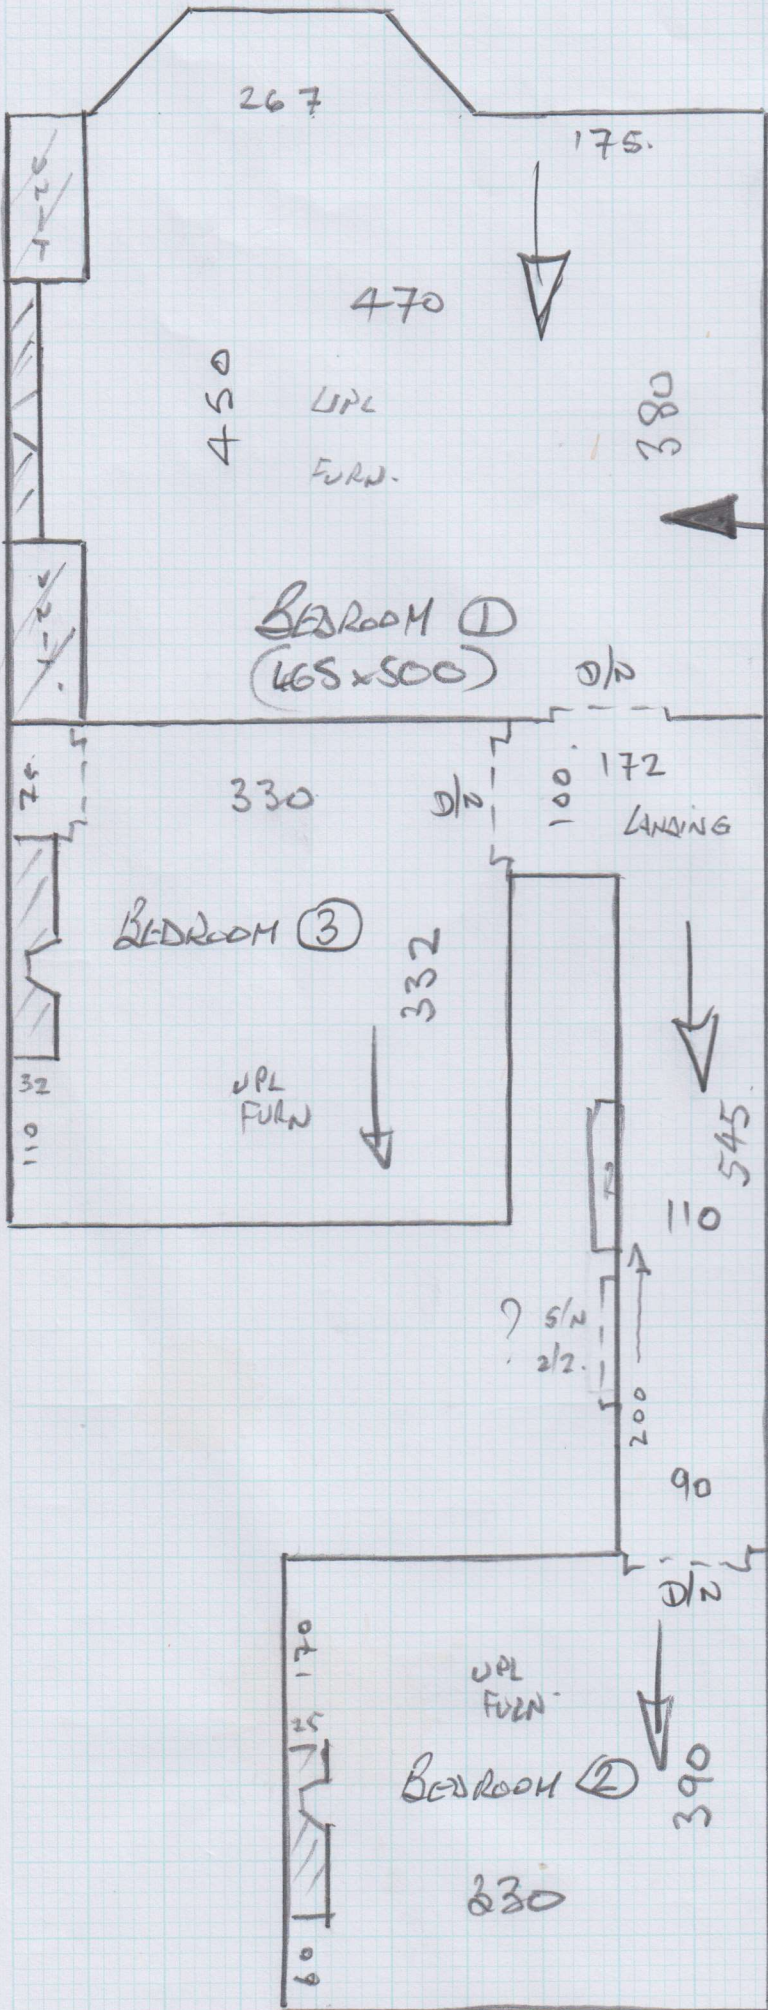

500

Job No: P26760

Name: GIANNINI

Address: 10F3

Tel:

Sheet: of:

Stock NATURAL 7

- NAT 7-829

Bed 1 = 465 x 500

Curtain 1 = 860 x 500

Curtain 2 = 465 x 500

1790 x 500

= 89.5m²

1ST FLOOR

mrcarpet
 Job No: P26760
 Name: GIANNINI
 Address: 20/3
 Sheet: of:

* FIT FRONT
 BED ON
 FINAL VISIT

(CUSTOMER NEEDS
 TIME TO MOVE FURNITURE)

- W1 60 x 95 ✓
- W2 65 x 110 ✓
- W3 70 x 75 ✓
- 9 @ 44 x 77 ✓
- W4 60 x 90 ✓
- W5 70 x 100 ✓
- W3/N 65 x 115 OK ✓

Job No: P26760

Name: GIANNINI

Address:

30F3

Tel:

Street: of:

NOT HERE
MODVLED
ROYH-11/11

FLOOR BOARDS WITH
CARPET/UNDERLAY + S/E

8.6m² Gross
(3 PACKS)

QUARRY