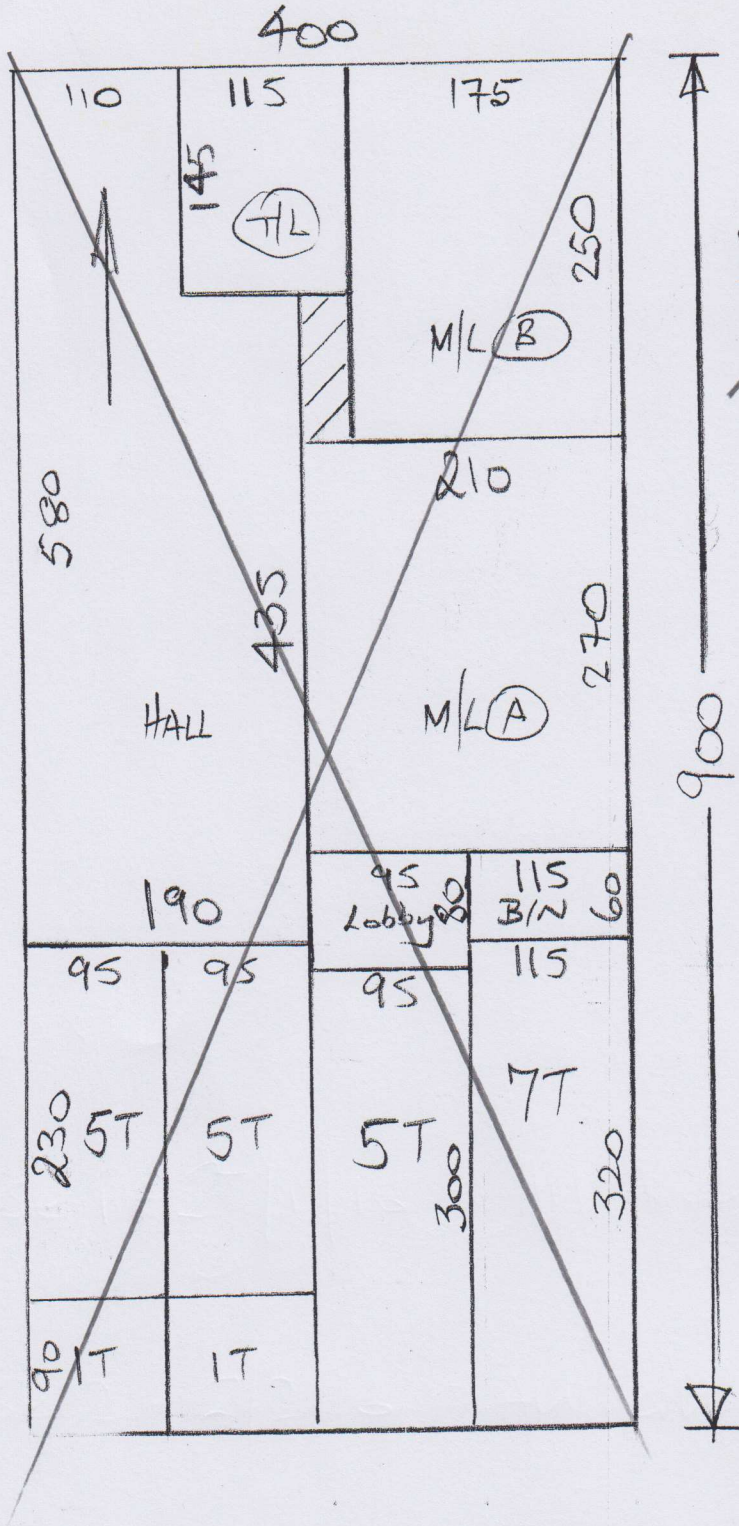

Phase 1

Sloane Twist Super - Col. SLO-5031

Top floor Bed (Son's) 520 x 400
(4202 felt) = 2080m²

P26763
Fox

Ultima Major - Almond

1st floor Middle (Daughters) 360 x 400
(4202 felt) = 1440m²

10/4

Faux Silk - FAU 028

Study (1st floor rear) 345 x 400
(4202 felt) = 1380m²

Velvet Dream - 820 Aged Iron

Sitting Room - 855 x 400
(Pu FOAM) = 3420m²

Velvet Dream - 650 Nordic frost

Bathroom 175 x 400
(Fomalux) = 7m²

Phase 1 - 27/1/16 = All areas marked in yellow

Phase 2 - 2/2/16 = All remaining areas

HALL, STAIRS + LANDINGS (fomalux)

P26763
FOX

Lot A

~~Velvet Dream - 790 Lagoon
Cut Plan 900 x 400
= 360m²~~

~~VHima Major - Cobalt
1st floor front Bed 530 x 400
(4200 felt) = 2120m²~~

1st Floor

A26763
FOX

3 of 4

LOWER 1st FLOOR

Velvet Dream
650 Nordic Frost
on formalux

10 @ 44 x 80 T/L
B/W - 50 x 105 ✓

STAIRS/LANDS = Velvet Dream
Col. 790 Lagoon
on formalux.

P26763
FOX