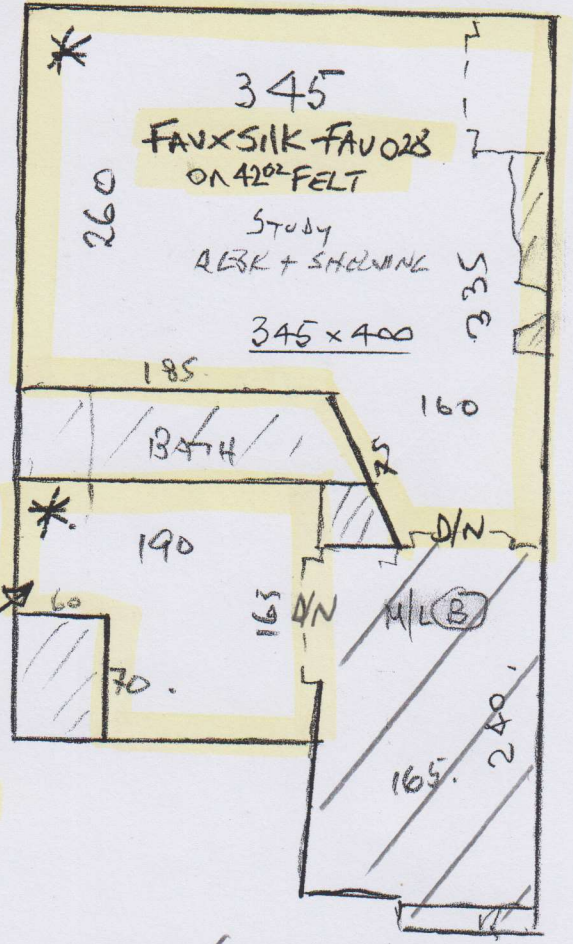

Phase 1

Sloane Twist Super - Col. SLO-5031

Top floor Bed (Son's) 520 x 400
(4202 felt) = 2080m²

P26763
Fox

Ultima Major - Almond

1st floor Middle (Daughters) 360 x 400
(4202 felt) = 1440m²

10/4

Faux Silk - FAU 028

Study (1st floor rear) 345 x 400
(4202 felt) = 1380m²

Velvet Dream - 820 Aged Iron

Sitting Room - 855 x 400
(Pu FOAM) = 3420m²

Velvet Dream - 650 Nordic frost

Bathroom 175 x 400
(Fomalux) = 7m²

Phase 1 - 27/1/16 = All areas marked in yellow

Phase 2 - 2/2/16 = All remaining areas

HALL, STAIRS + LANDINGS (fomalux)

P26763
FOX

Lot A

~~Velvet Dream - 790 Lagoon
Cut Plan 900 x 400
= 360m²~~

~~VHima Major - Cobalt
1st floor front Bed 530 x 400
(4200 felt) = 2120m²~~

1st Floor

A26763
FOX

3 of 4

LOWER 1st FLOOR

Velvet Dream
650 Nordic Frost
on formalux

10 @ 44 x 80 T/L
B/W - 50 x 105 ✓

STAIRS/LANDS = Velvet Dream
Col. 790 Lagoon
on formalux.

P26763
FOX