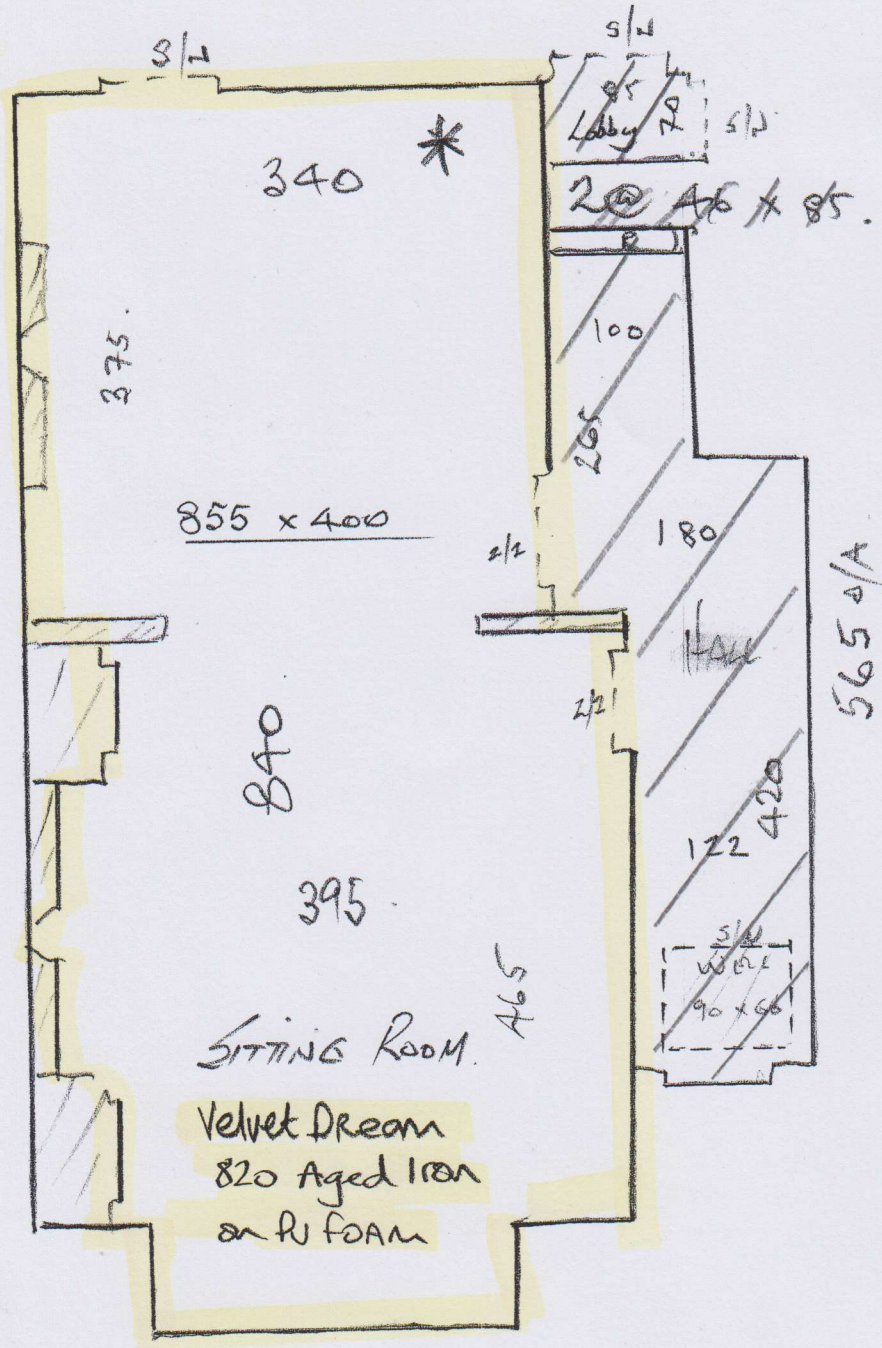

Study (1st floor rear) 345 x 400
(4202 felt) = 1380m²

Velvet Dream - 820 Aged Iron

Sitting Room - 855 x 400
(Pu FOAM) = 3420m²

Velvet Dream - 650 Nordic frost

Bathroom 175 x 400
(Fomalux) = 7m²

Phase 1 - 27/1/16 = All areas marked in yellow

Phase 2 - 2/2/16 = All remaining areas

HALL, STAIRS + LANDINGS (fomalux)

P26763
FOX

Lot A

~~Velvet Dream - 790 Lagoon
Cut Plan 900 x 400
= 360m²~~

~~VHima Major - Cobalt
1st floor front Bed 530 x 400
(4200 felt) = 2120m²~~

1st Floor

A26763
FOX

3 of 4

LOWER 1st FLOOR

Velvet Dream
650 Nordic Frost
on formalux

10 @ 44 x 80 T/L
B/W - 50 x 105 ✓

STAIRS/LANDS = Velvet Dream
Col. 790 Lagoon
on formalux.

P26763
FOX

4 of 4

HALL SLIGHTLY HIGHER
THAN ROOM
ENG. WOOD UNDER CPT.

1/2000