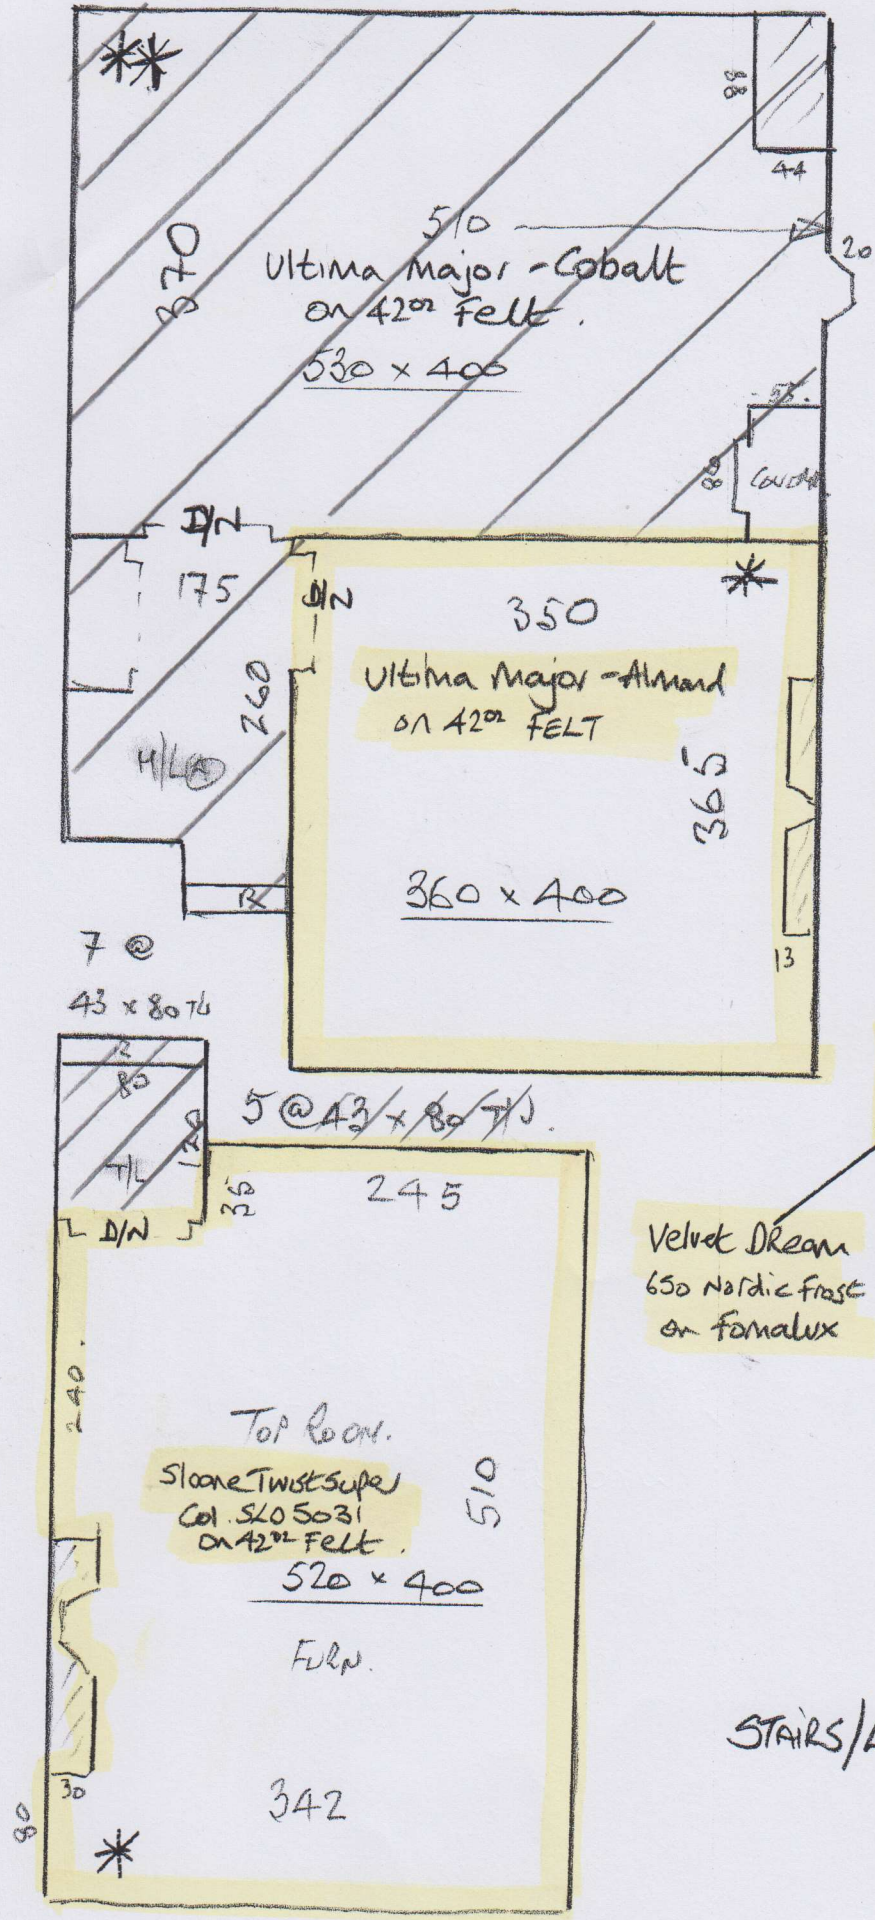

Phase 1

Sloane Twist Super - Col. SLO-5031

Top floor Bed (Son's) 520 x 400
(4202 felt) = 2080m²

P26763
Fox

Ultima Major - Almond

1st floor Middle (Daughters) 360 x 400
(4202 felt) = 1440m²

10/4

Faux Silk - FAU 028

Study (1st floor rear) 345 x 400
(4202 felt) = 1380m²

Velvet Dream - 820 Aged Iron

Sitting Room - 855 x 400
(Pu FOAM) = 3420m²

Velvet Dream - 650 Nordic frost

Bathroom 175 x 400
(Fomalux) = 7m²

Phase 1 - 27/1/16 = All areas marked in yellow

Phase 2 - 2/2/16 = All remaining areas

HALL, STAIRS + LANDINGS (fomalux)

P26763
FOX

Lot A

~~Velvet Dream - 790 Lagoon
Cut Plan 900 x 400
= 360m²~~

~~VHima Major - Cobalt
1st floor front Bed 530 x 400
(4200 felt) = 2120m²~~

1st Floor

A26763
FOX

3 of 4

LOWER 1st FLOOR

Velvet Dream
650 Nordic Frost
on formalux

10 @ 44 x 80 T/L
B/W - 50 x 105 ✓

STAIRS/LANDS = Velvet Dream
Col. 790 Lagoon
on formalux.

P26763
FOX