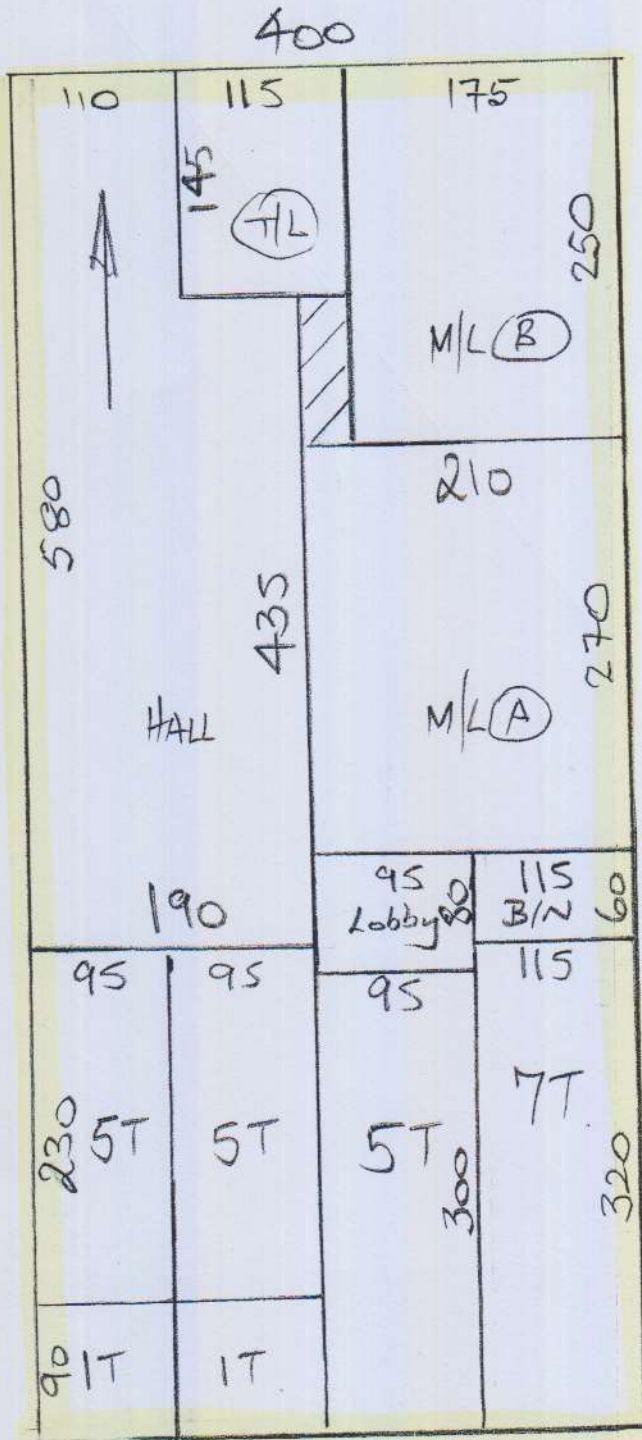

Phase 2

P26763
Fox

10/4

~~Sloane Twist Super - Col. SLO-5031
Top floor Bed (Sara's) 520 x 400
(4202 felt) = 20.80m²
Ultima Major - Almond
1st floor Middle (Daughters) 360 x 400
(4202 felt) = 14.40m²
Faux Silk - FAU 028
Study (1st floor) 345 x 400
(4202 felt) = 13.80m²
Velvet Dream - 820 Aged Iron
Sitting Room - 855 x 400
(Pu Foam) = 34.20m²
Velvet Dream - 650 Nordic frost
Bathroom
(Fomalux) = 7m²~~

Phase 2 - 2/2/16 = All areas marked yellow

HALL, STAIRS + LANDINGS (formalux)

P26763
FOX

Lot A

Velvet Dream - No Lagoon
Cut Plan 900 x 400
= 360m²

Ultima Major - Cobalt
1st floor front Bed 530 x 400
(4200 felt) = 21.20m²

Coil - Natural

Matwell = 0.70 x 100

1st Floor

A26763
FOX

3 of 4

LOWER 1st FLOOR

10 @ 44 x 80 7/11
B/W - 50 x 105 ✓

STAIRS/LANDS = Velvet Dream
Col. 790 Lagoon
on Fornalux

P26763
FOX

4 of 4

HALL SLIGHTLY HIGHER
THAN ROOM
ENG. WOOD UNDER CPT.

AND.