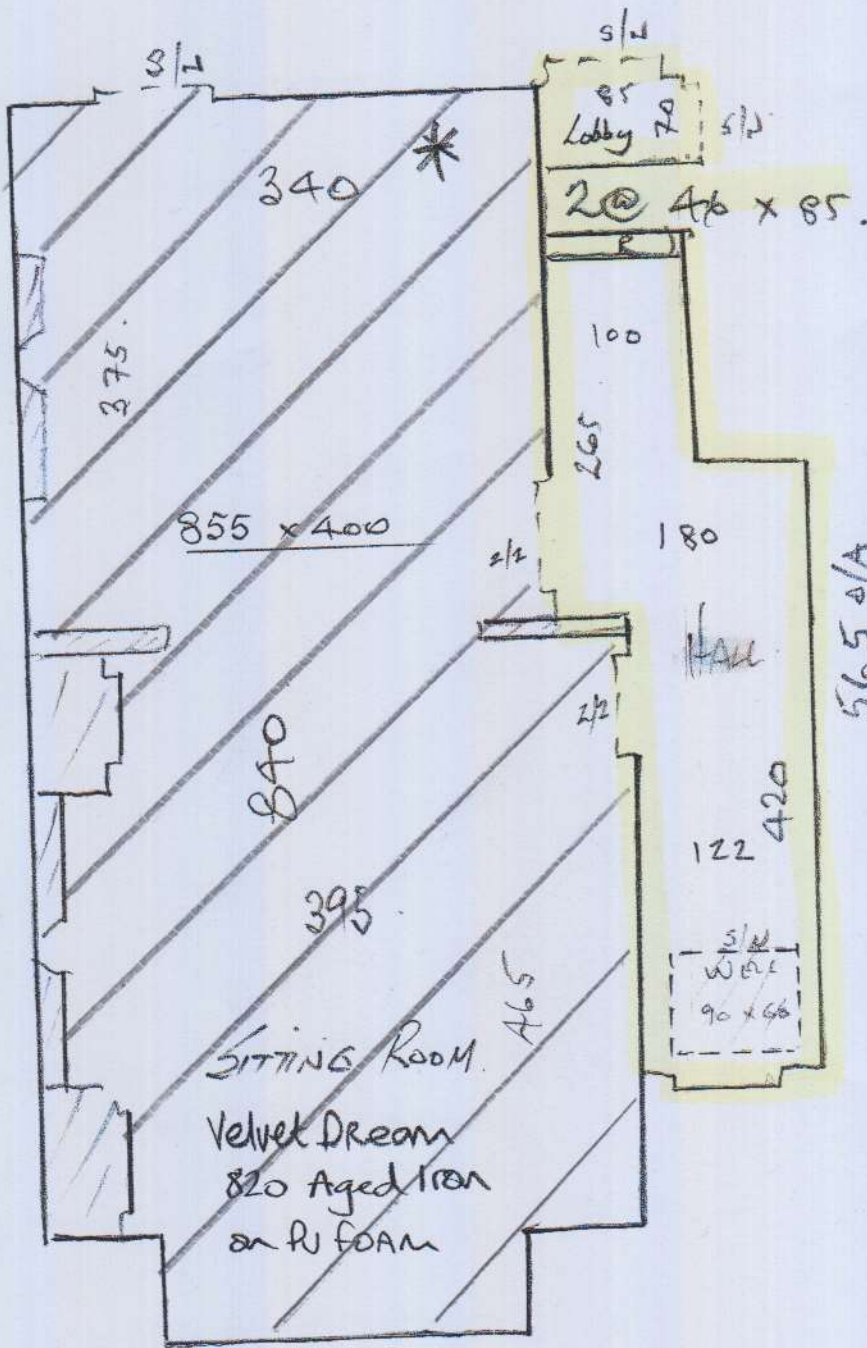

Phase 2

P26763
Fox

10/4

~~Sloane Twist Super - Col. SLO-5031
Top floor Bed (Sara's) 520 x 400
(4202 felt) = 20.80m²
Ultima Major - Almond
1st floor Middle (Daughters) 360 x 400
(4202 felt) = 14.40m²
Faux Silk - FAU 028
Study (1st floor) 345 x 400
(4202 felt) = 13.80m²
Velvet Dream - 820 Aged Iron
Sitting Room - 855 x 400
(Pu Foam) = 34.20m²
Velvet Dream - 650 Nordic frost
Bathroom
(Fomalux) = 7m²~~

Phase 2 - 2/2/16 = All areas marked yellow

HALL, STAIRS + LANDINGS (formalux)

P26763
FOX

Lot A

Velvet Dream - No Lagoon
Cut Plan 900 x 400
= 360m²

Ultima Major - Cobalt
1st floor front Bed 530 x 400
(4200 felt) = 21.20m²

Coil - Natural

Matwell = 0.70 x 100

1st Floor

A26763
FOX

3 of 4

LOWER 1st FLOOR

10 @ 44 x 80 7/11
B/W - 50 x 105 ✓

STAIRS/LANDS = Velvet Dream
Col. 790 Lagoon
on Fornalux

P26763
FOX

4 of 4

HALL SLIGHTLY HIGHER
THAN ROOM
ENG. WOOD UNDER CPT.

AND.