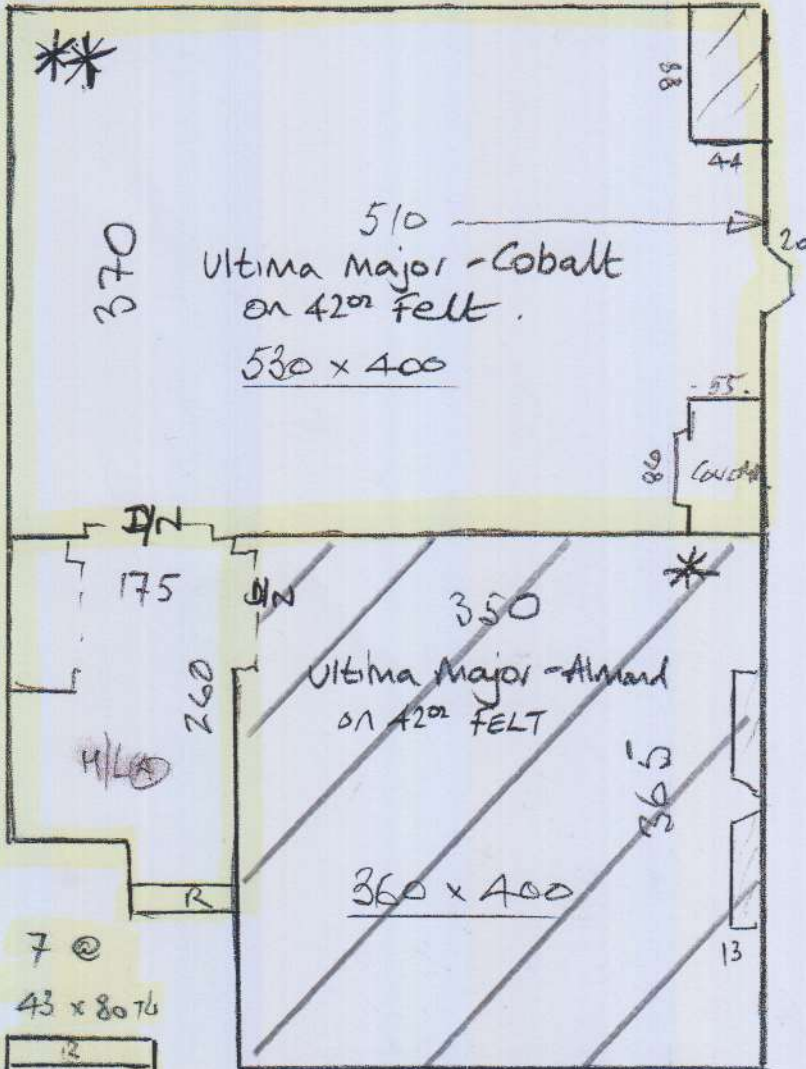

Phase 2

P26763
Fox

10/4

~~Sloane Twist Super - Col. SLO-5031
Top floor Bed (Sara's) 520 x 400
(4202 felt) = 20.80m²
Ultima Major - Almond
1st floor Middle (Daughters) 360 x 400
(4202 felt) = 14.40m²
Faux Silk - FAU 028
Study (1st floor) 345 x 400
(4202 felt) = 13.80m²
Velvet Dream - 820 Aged Iron
Sitting Room - 855 x 400
(Pu Foam) = 34.20m²
Velvet Dream - 650 Nordic frost
Bathroom
(Fomalux) = 7m²~~

Phase 2 - 2/2/16 = All areas marked yellow

HALL, STAIRS + LANDINGS (formalux)

P26763
FOX

Lot A

Velvet Dream - No Lagoon
Cut Plan 900 x 400
= 360m²

Ultima Major - Cobalt
1st floor front Bed 530 x 400
(4200 felt) = 21.20m²

Coil - Natural

Matwell = 0.70 x 100

1st Floor

A26763
FOX

3 of 4

LOWER 1st FLOOR

10 @ 44 x 80 7/11
B/W - 50 x 105 ✓

STAIRS/LANDS = Velvet Dream
Col. 790 Lagoon
on Fornalux