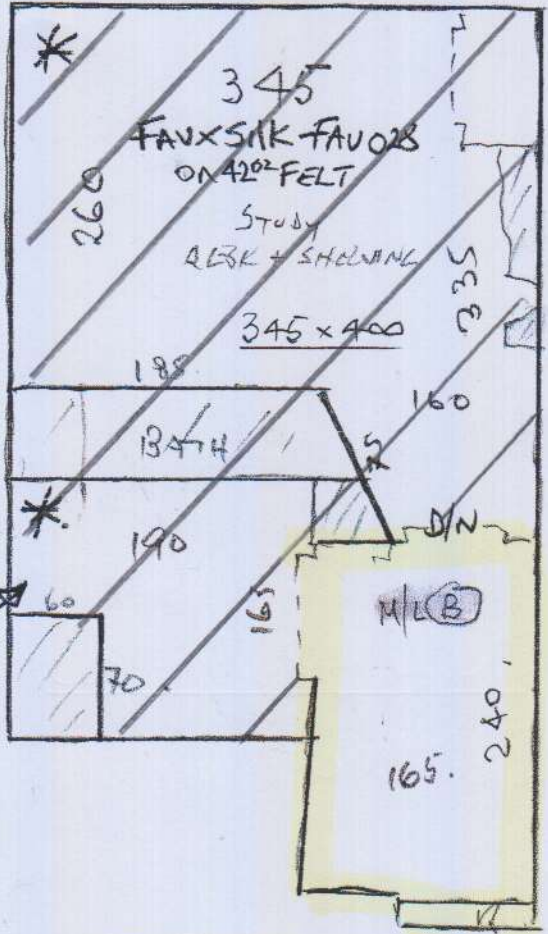

Phase 2

P26763
Fox

10/4

~~Sloane Twist Super - Col. SLO-5031
Top floor Bed (Sara's) 520 x 400
(4202 felt) = 20.80m²
Ultima Major - Almond
1st floor Middle (Daughters) 360 x 400
(4202 felt) = 14.40m²
Faux Silk - FAU 028
Study (1st floor) 345 x 400
(4202 felt) = 13.80m²
Velvet Dream - 820 Aged Iron
Sitting Room - 855 x 400
(Pu Foam) = 34.20m²
Velvet Dream - 650 Nordic frost
Bathroom
(Fomalux) = 7m²~~

Phase 2 - 2/2/16 = All areas marked yellow

HALL, STAIRS + LANDINGS (formalux)

P26763
FOX

Lot A

Velvet Dream - No Lagoon
Cut Plan 900 x 400
= 360m²

Ultima Major - Cobalt
1st floor front Bed 530 x 400
(4200 felt) = 21.20m²

Coil - Natural

Matwell = 0.70 x 100

1st Floor

A26763
FOX

3 of 4

LOWER 1st FLOOR

10 @ 44 x 80 7/11
B/W - 50 x 105 ✓

STAIRS/LANDS = Velvet Dream
Col. 790 Lagoon
on Fornalux

P26763
FOX

4 of 4

HALL SLIGHTLY HIGHER
THAN ROOM
ENG. WOOD UNDER CPT.

AND.