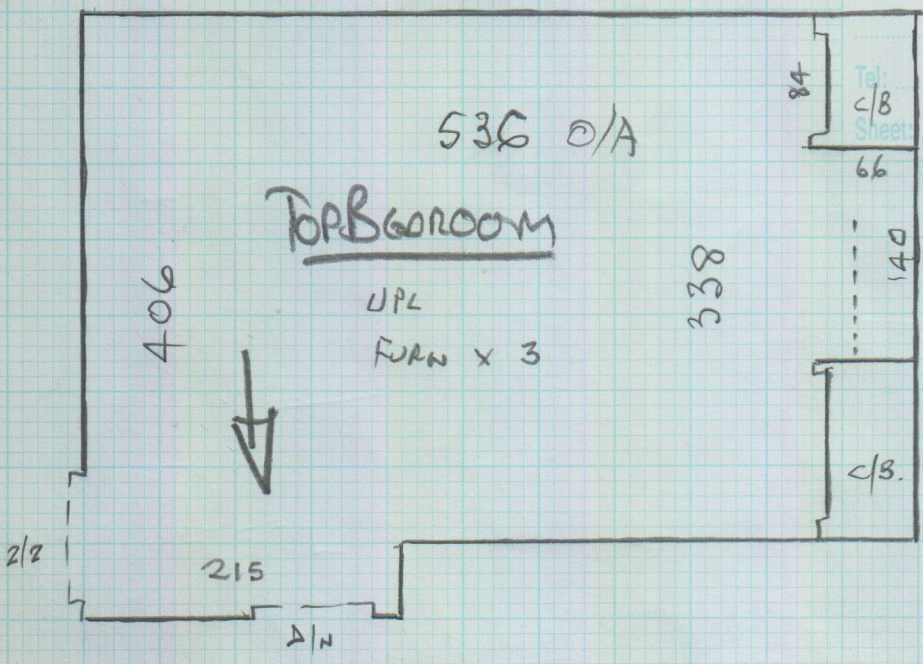

435 x 400

ENTERED FROM T.V. ROOM

AFC Wood / Conic
- BRANDO

RUN
UP LIFT
AWAY

Job No: P26773
Name: TAYSON
Address:

3 of 3

STUDY.