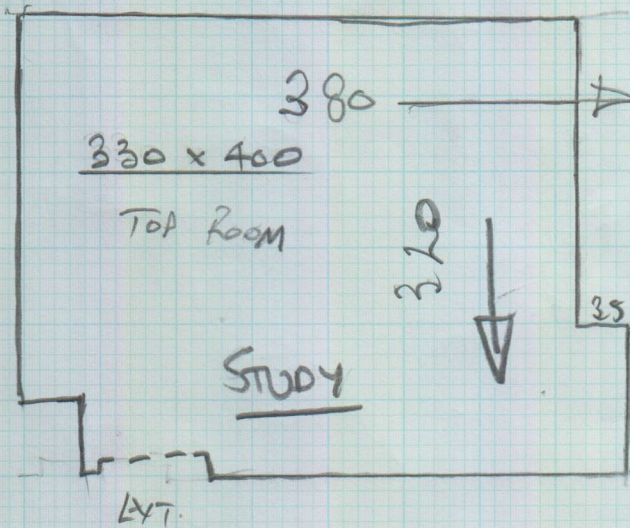

STUDY = 330 x 400

= 55.7 m²

STUDY

330 x 400

= 13.2 m²

AFC WOOL / CONIC
= BRANDO

TV Room = 350 x 400

= 14 m²

415

TOP BEDROOM

Ⓐ

Job No: P26773
Name: TAYSON M

Address:

Tel:

Sheet:

2 of 3

435 x 400

ENTERED FROM T.V. ROOM

AFC Wood / Conic
- BRANDO

RUN
UP LIFT
AWAY

Job No: P26773
Name: TAYSON
Address:

3 of 3

STUDY.