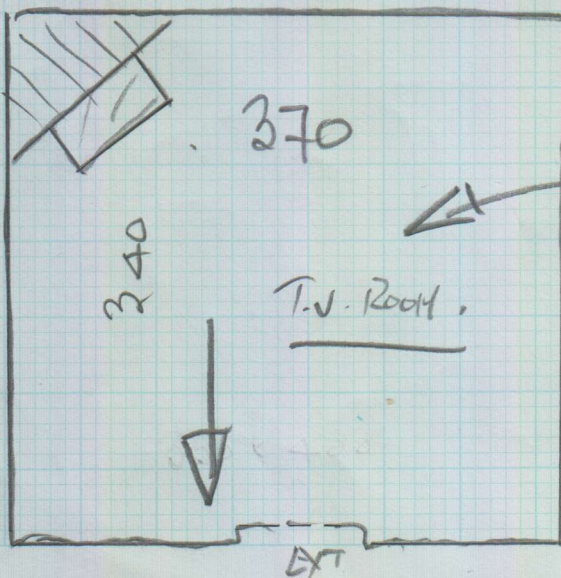

435 x 400

ENTERED FROM T.V. ROOM

AFC Wood / Conic
- BRANDO

RUN
UP LIFT
AWAY

Job No: P26773
Name: TAYSON
Address:

3 of 3

STUDY.