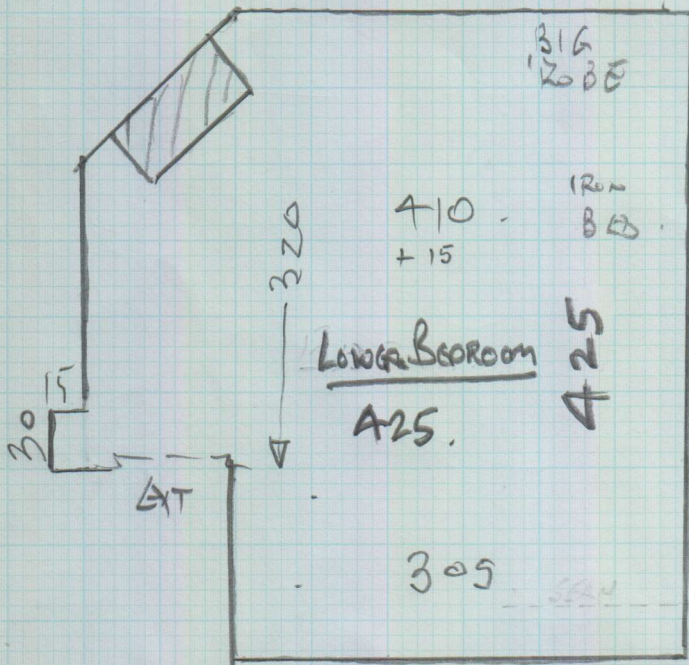

STUDY = 330 x 400

= 55.7 m²

STUDY

330 x 400

= 13.2 m²

AFC WOOL / CONIC
= BRANDO

TV Room = 350 x 400

= 14 m²

①

500

435.

65

Ⓐ

435

LOWER BEDROOM

②

415

TOP BEDROOM

Ⓐ

Job No: P26773
Name: TAYSON M

Address:

Tel:

Sheet:

2 of 3

435 x 400

ENTERED FROM T.V. ROOM

AFC Wood / Conic
- BRANDO

RUN
UP LIFT
AWAY

Job No: P26773
Name: TAYSON
Address:

3 of 3

STUDY.