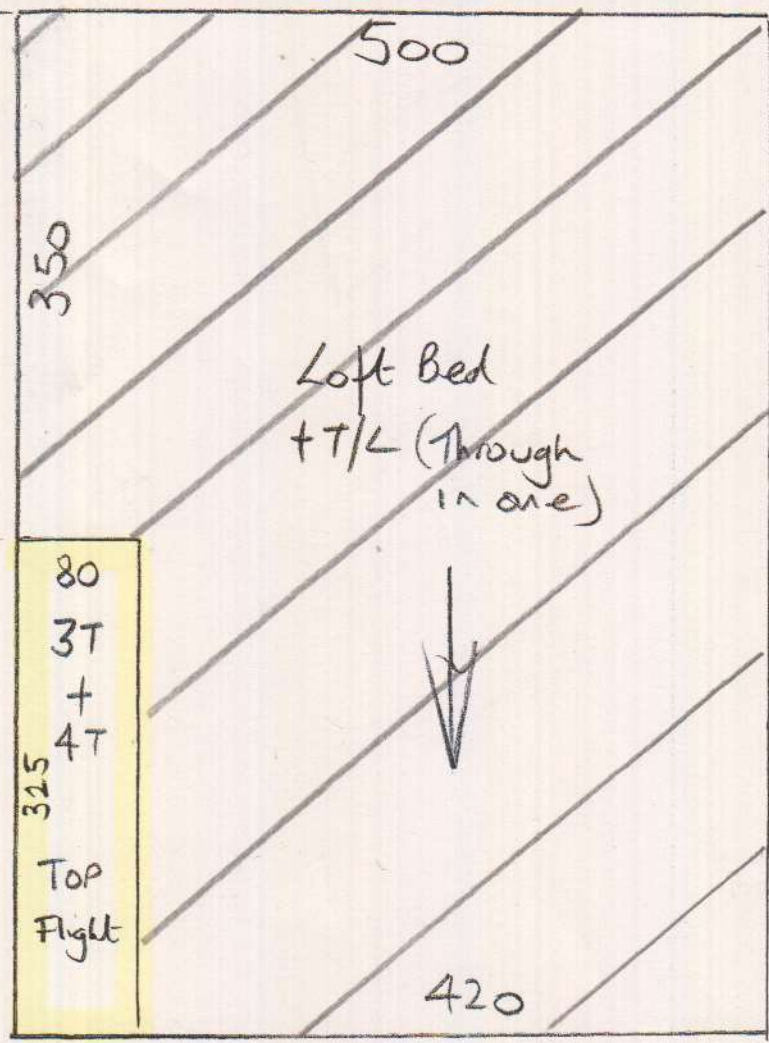

①

Phase 2

P26784/P26998
Smith.

lot 4

Boston

Col. BOS 017

Large back Bed 390x500

Large front Bed 405x500

Cut Plan ① 850x500

Cut Plan ② 675x500

2320x500

= 116m²

514

Cut to 55cm
& send for binding

514 = shape 1/4 LAND
& send for binding

14/3

*Cut Runner to exactly
55cm & send to BH ASAP.

Fomalux Combination to Stairs & Landings (including Runner)

Luxury PU foam to 5 Bedrooms

Satin Ali D/Bars T/OUT

(2)

(A)

P26784
Smith

(2 of 4)

P26784
Smith

4 of 4

* 55cm runner with 15cm gap on either side

* Leave tiles exposed

BATH
NO TILES YET
Allow 9mm SHIM

* Cut runner & shape 1/4 LAND

Fit SATIN ALI
* S/NAP around tiled hearth

* Leave tiles exposed