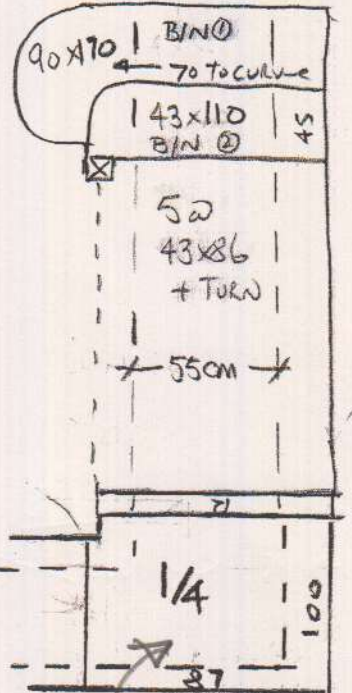

Cut Plan ① 850x500

Cut Plan ② 675x500

2320x500

= 116m²

514

Cut to 55cm
& send for binding

514 = shape 1/4 LAND
& send for binding

14/3

*Cut Runner to exactly
55cm & send to BH ASAP.

Fomalux Combination to Stairs & Landings (including Runner)

Luxury PU foam to 5 Bedrooms

Satin Ali D/Bars T/OUT

(2)

(A)

P26784
Smith

(2 of 4)

Top floor

P26784
Smith

3 of 4

Spam Here

4 @	45 x 72	✓
W1	55 x 80	✓
W2	58 x 101	✓
W3	70 x 105	✓
W4	57 x 72	✓
W5	55 x 81	✓
W6	58 x 101	✓
W7	73 x 103	✓
W8	58 x 72	✓
3 @	45 x 72	✓

No UPLIFT

1ST floor

* Advised Customer to have beading removed before decorating

P26784
Smith

4 of 4

* 55cm runner with 15cm gap on either side

* Leave tiles exposed

BATH
NO TILES YET
Allow 9mm SHIM

* Cut runner & shape 1/4 LAND

Fit SATIN ALI
* S/NAP around tiled hearth

* Leave tiles exposed