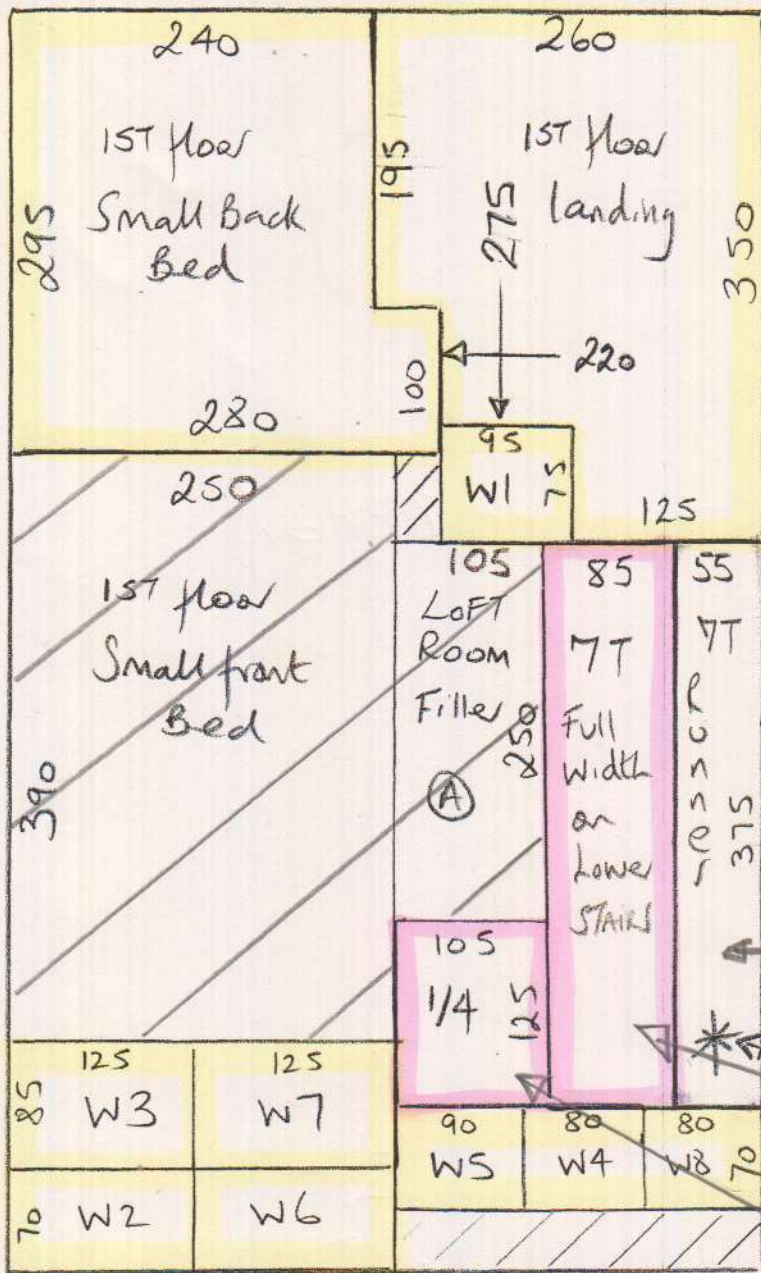

①

Phase 2

P26784/P26998
Smith.

lot 4

Boston

Col. BOS 017

Large back Bed 390x500

Large front Bed 405x500

Cut Plan ① 850x500

Cut Plan ② 675x500

2320x500

= 116m²

514

Cut to 55cm
& send for binding

514 = shape 1/4 LAND
& send for binding

14/3

*Cut Runner to exactly
55cm & send to BH ASAP.

Fomalux Combination to Stairs & Landings (including Runner)

Luxury PU foam to 5 Bedrooms

Satin Ali D/Bars T/OUT

(2)

(A)

P26784
Smith

(2 of 4)

P26784
Smith

4 of 4

* 55cm runner with 15cm gap on either side

* Leave tiles exposed

BATH
NO TILES YET
Allow 9mm SHIM

* Cut runner & shape 1/4 LAND

Fit SATIN ALI
* S/NAP around tiled hearth

* Leave tiles exposed