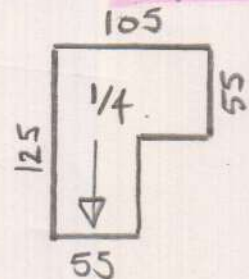

①

Phase 2

P26784/P26998
Smith.

lot 4

Boston

Col. BOS 017

Large back Bed 390x500

Large front Bed 405x500

Cut Plan ① 850x500

Cut Plan ② 675x500

2320x500

= 116m²

514

Cut to 55cm
& send for binding

514 = shape 1/4 LAND
& send for binding

14/3

*Cut Runner to exactly
55cm & send to BH ASAP.

Fomalux Combination to Stairs & Landings (including Runner)

Luxury PU foam to 5 Bedrooms

Satin Ali D/Bars T/OUT

(2)

(A)

P26784
Smith

(2 of 4)

P26784
Smith

4 of 4

* 55cm runner with 15cm gap on either side

* Leave tiles exposed

BATH
NO TILES YET
Allow 9mm SHIM

* Cut runner & shape 1/4 LAND

Fit SATIN ALI
* S/NAP around tiled hearth

* Leave tiles exposed