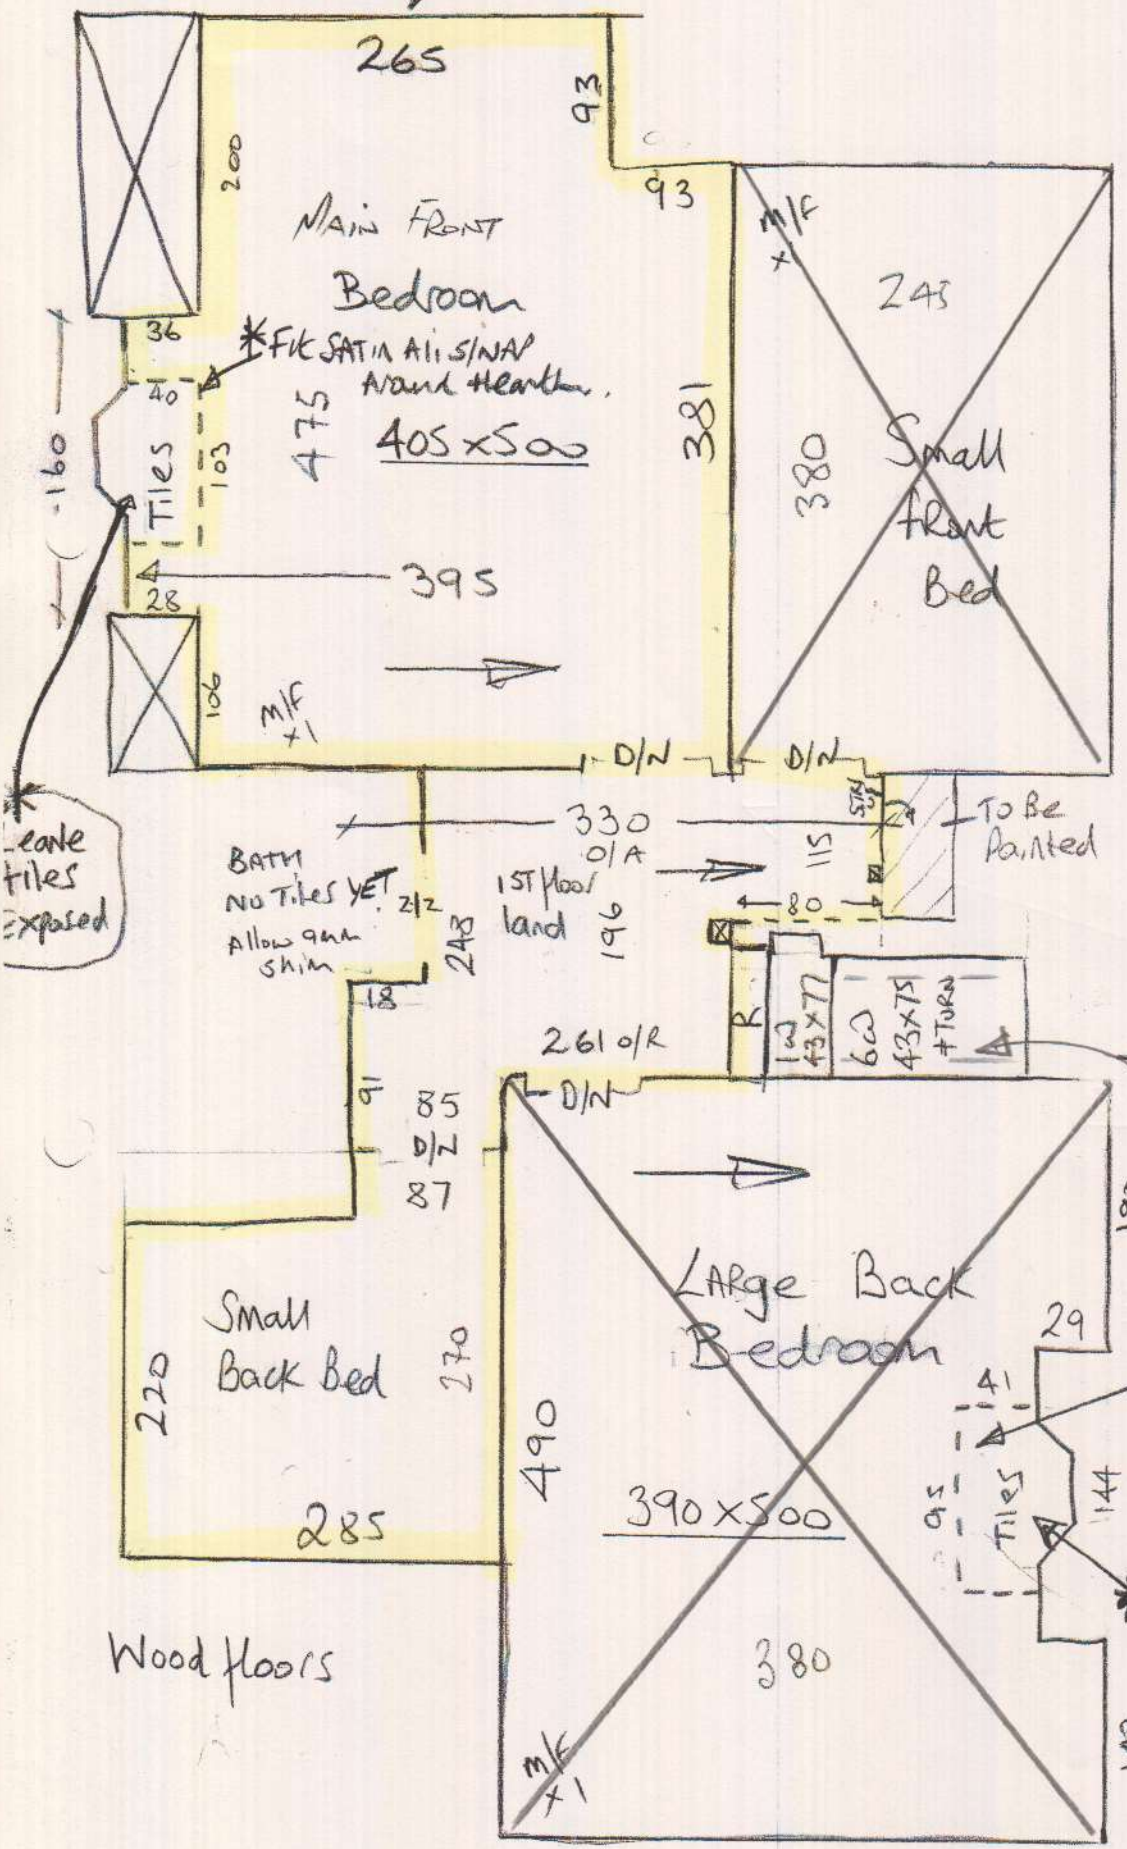

①

Phase 2

P26784/P26998
Smith.

lot 4

Boston

Col. BOS 017

Large back Bed 390x500

Large front Bed 405x500

Cut Plan ① 850x500

Cut Plan ② 675x500

2320x500

= 116m²

514

Cut to 55cm
& send for binding

514 = shape 1/4 LAND
& send for binding

14/3

Top floor

P26784
Smith

3 of 4

Spam Here

4 @	45 x 72	✓
W1	55 x 80	✓
W2	58 x 101	✓
W3	70 x 105	✓
W4	57 x 72	✓
W5	55 x 81	✓
W6	58 x 101	✓
W7	73 x 103	✓
W8	58 x 72	✓
3 @	45 x 72	✓

No UPLIFT

1ST floor

* Advised Customer to have beading removed before decorating

P26784
Smith

4 of 4

* 55cm runner with 15cm gap on either side

* Leave tiles exposed

BATH
NO TILES YET
Allow 9mm SHIM

* Cut runner & shape 1/4 LAND

Fit SATIN ALI
* S/NAP around tiled hearth

* Leave tiles exposed