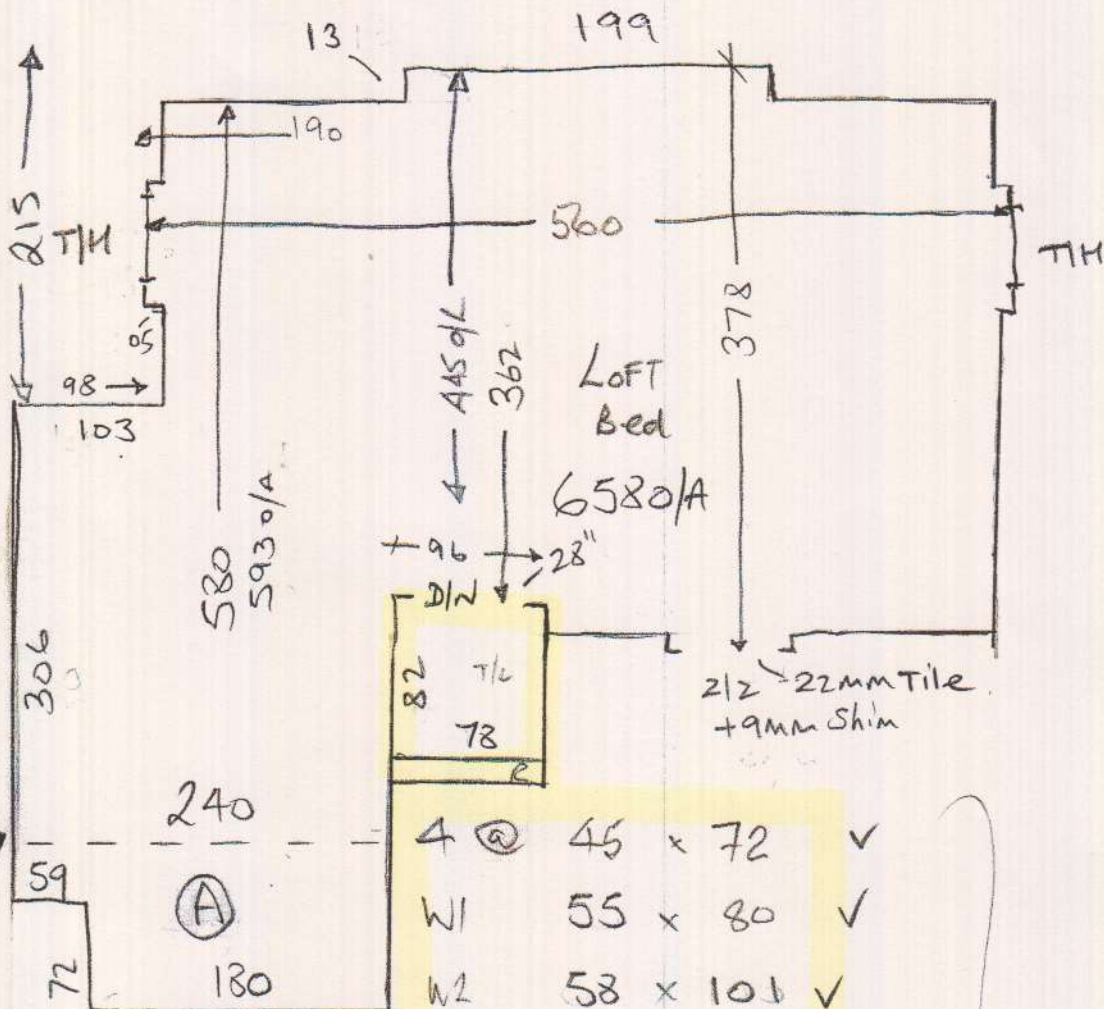

Top floor

P26784
Smith

3 of 4

Spam Here

4 @	45 x 72	✓
W1	55 x 80	✓
W2	58 x 101	✓
W3	70 x 105	✓
W4	57 x 72	✓
W5	55 x 81	✓
W6	58 x 101	✓
W7	73 x 103	✓
W8	58 x 72	✓
3 @	45 x 72	✓

No UPLIFT