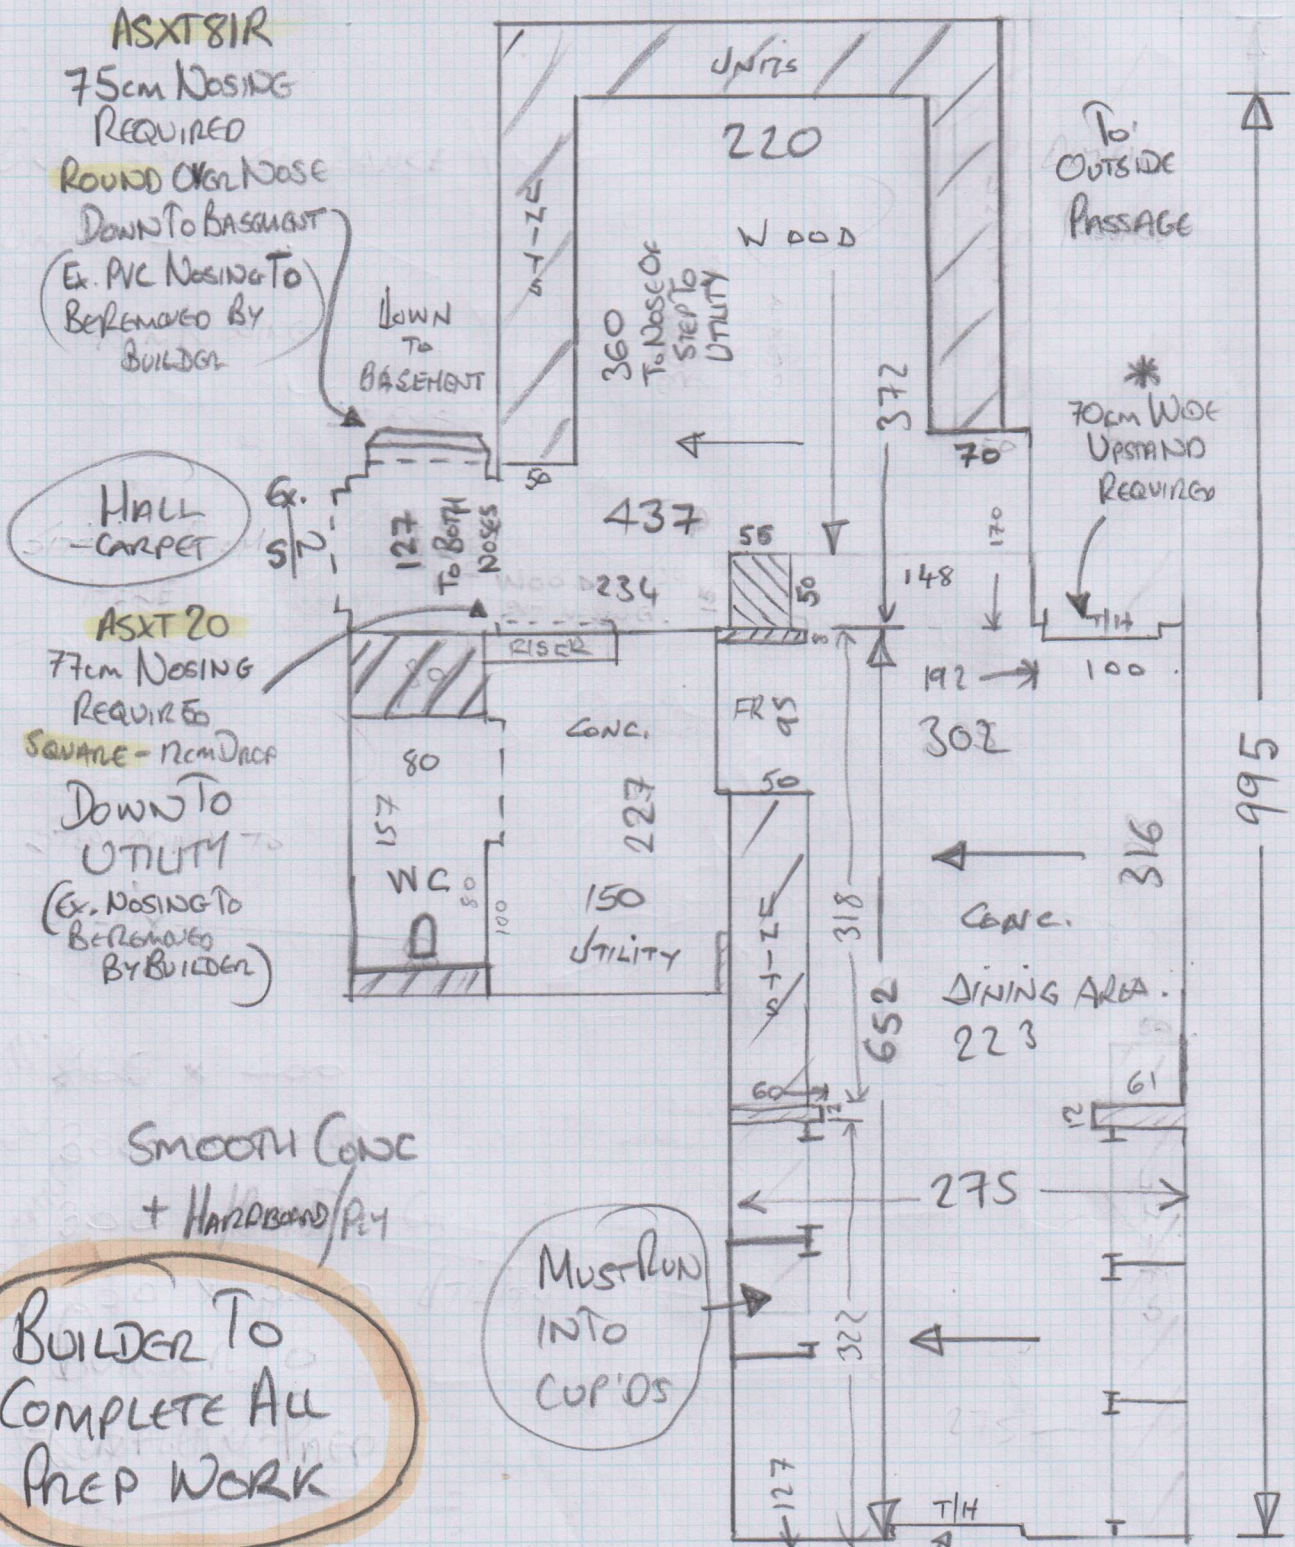

PATTERN REPEAT = 99.5 x 100

mrcarpet  
DESIGNS FOR FLOORS  
Job No: P26805  
Name: GIBBS  
Address:  
Tel: (10F2)  
Sheet: 01

1/2 PATTERN MATCH ALLOWED FOR

COMFORT XL CUSHION VINYL

- ALLIAMBRA 3036

FULL PATTERN  
MATCH ALLOWED FOR

KITCHEN = 490 x 400  
DINING AREA = 415 x 400  
REAR DINING AREA = 390 x 400

UTILITY = 250 x 400  
1545 x 400

LOW GR AREA / SEPARATE  
NO NEED FOR  
PATTERN MATCH

= 61.8 m<sup>2</sup>

FIT NOSINGS ON SECTION OF PLY SO  
CUSHION VINYL CAN FINISH UNDERNEATH

\* SCREED IN TO GRADUS  
 ETR302UFO TRIMS AT SIDE DOOR +  
 REAR DOOR TO SMOOTH JUNCTION

Job No: P26805

Name: GIBBS

Address: 2 of 2

Tel:

Sheet: of:

NOTE: UNDERFLOOR HEATING INSTALLED

**BUILDER TO  
 COMPLETE ALL  
 PREP WORK**