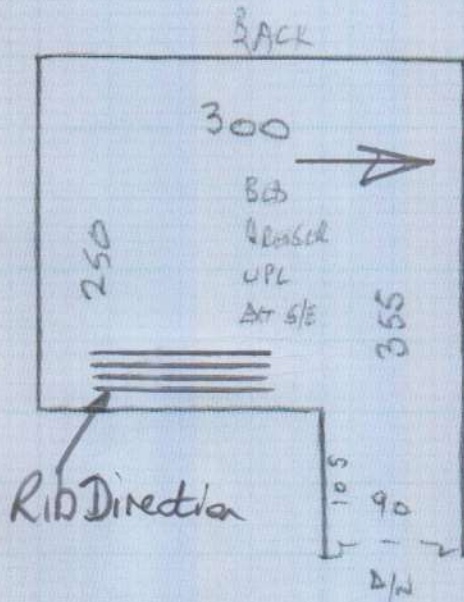

P26818
STANBAR

10/1

BACK Bedroom
Sherborne - SH10-33 (Haystack)
= 310 x 400

Middle Bedroom
= Sherborne - SH10-31 (Silk)
= 285 x 400