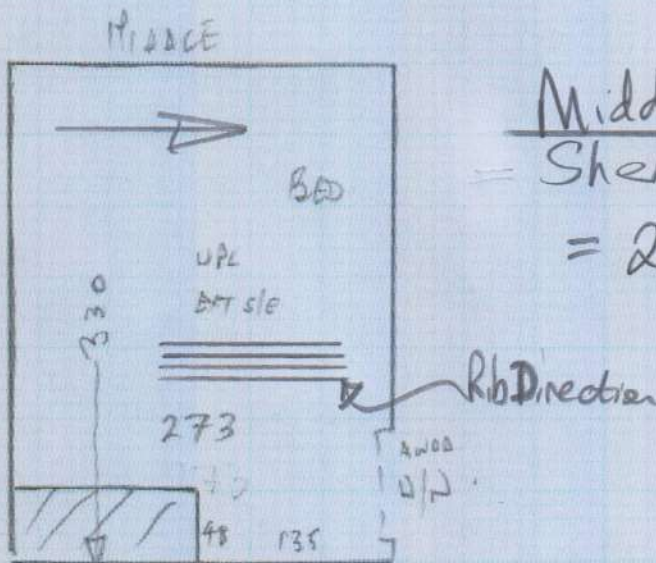

P26818
STANBAR

10/1

BACK Bedroom
Sherborne - SH10-33 (Haystack)
= 310 x 400

Middle Bedroom
= Sherborne - SH10-31 (Silk)
= 285 x 400