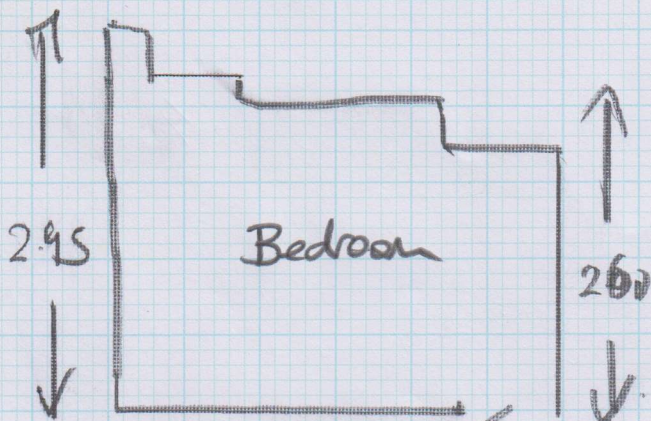

Job No: P. 26834
 Name: MS K DAVIS
 Address: 8 STERFORTH ST
 SW18 4HH
 Tel:
 Sheet: (1 of 1)

Rosskeen Rib - RR-613

EXIST WOOD BAL. = 3.05×4
 = $12.20 M^2$

Door - Requires Existing
 Bed Can Be Taken Apart
 UPLIFT + DISPOSE
 MORE FURNITURE
 CUSTOMER TO MOVE
BREAKABLES

2/2 (pm)

Keys under Black Bin in Porch (Don't
 Double lock) & put keys back where you
 found them.