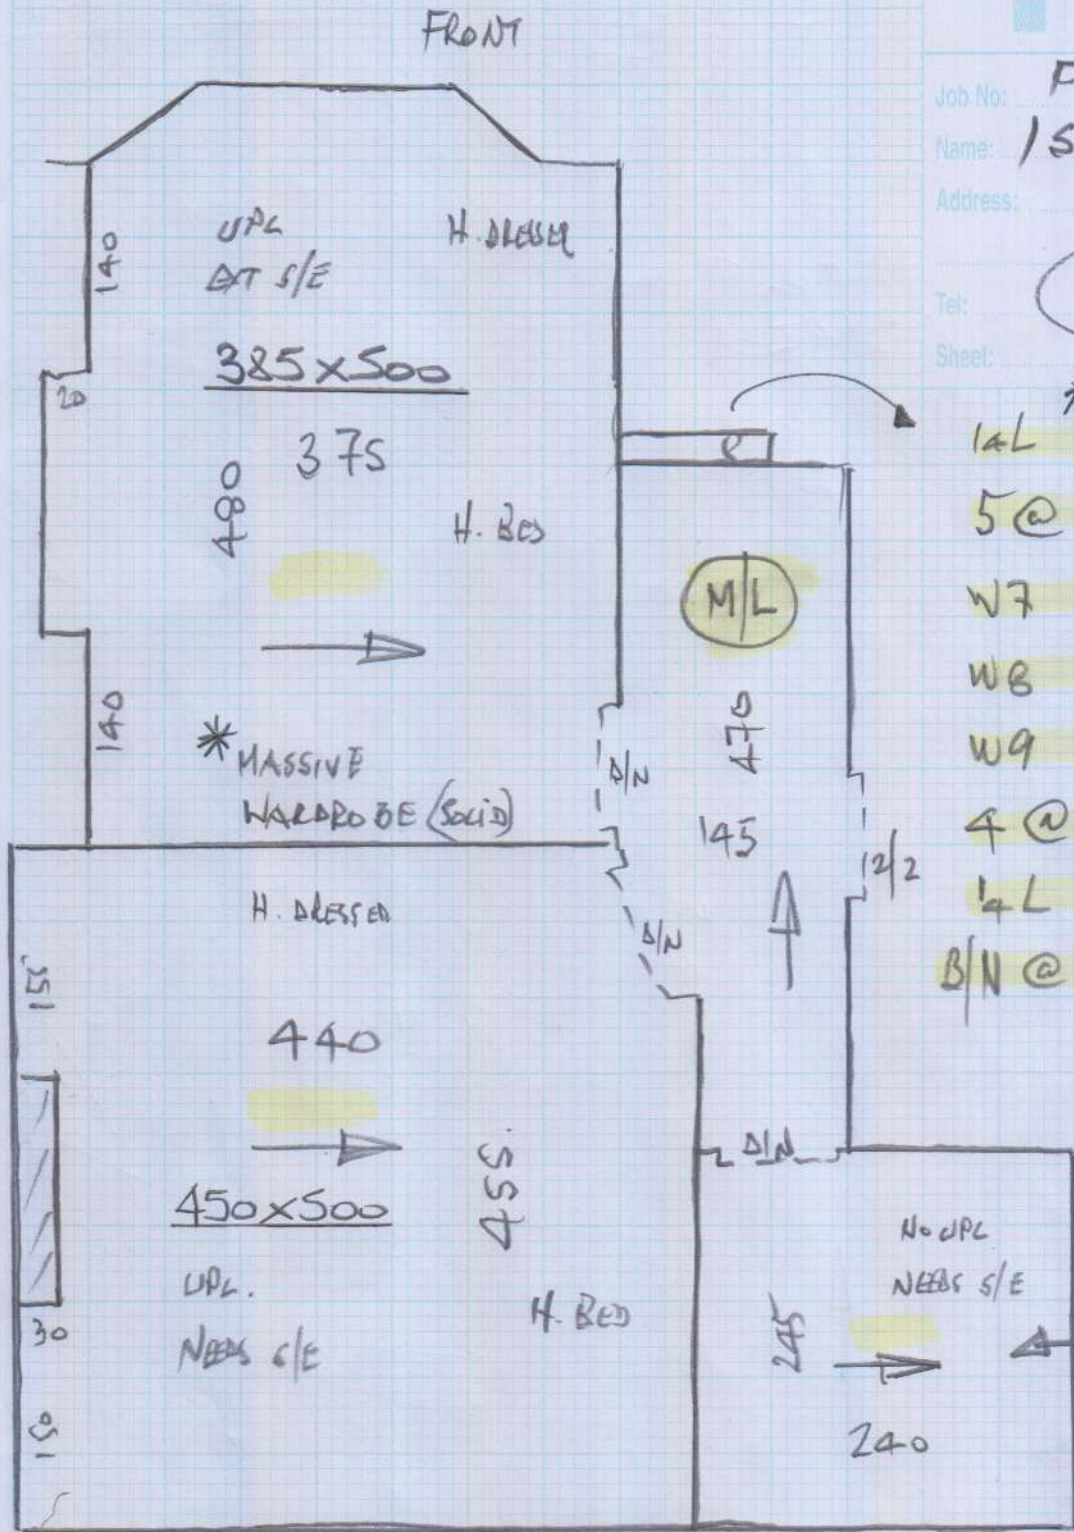

450 x 500

CUT PLAN

① 850 x 500

② 470 x 500

③ 150 x 500

2305 x "

= 115.25 M².

Leave Small back Bed & Lower stairs until Day 2

Sheet:

20/4

Top floor

Job No: P26839
 Name: /SZARD.
 Address:
 Tel:
 Sheet: 3 of 4

- 4 @ 46 x 70
- W1 60 x 85 ✓
- W2 70 x 100 ✓
- W3 70 x 70 ✓
- W4 60 x 85 ✓
- W5 70 x 160 ✓
- W6 70 x 70 ✓
- 3 @ 46 x 70

Job No: P26839

Name: ISZARD.

Address:

Tel:

40/4

Sheet:

*WIRES

- 1xL 105 x 90 ✓
- 5@ 44 x 86 ✓
- W7 65 x 100 ✓
- WB 75 x 120 ✓
- W9 70 x 85 ✓
- 4@ 44 x 86 ✓
- 4L 110 x 90 ✓
- B/N @ 45 x 130 ✓

* Fit this room on Day 2.
Customer will use for storage on 1st Day

S/L NO UPLIFT
NEEDS S/E.

*Beware of wires