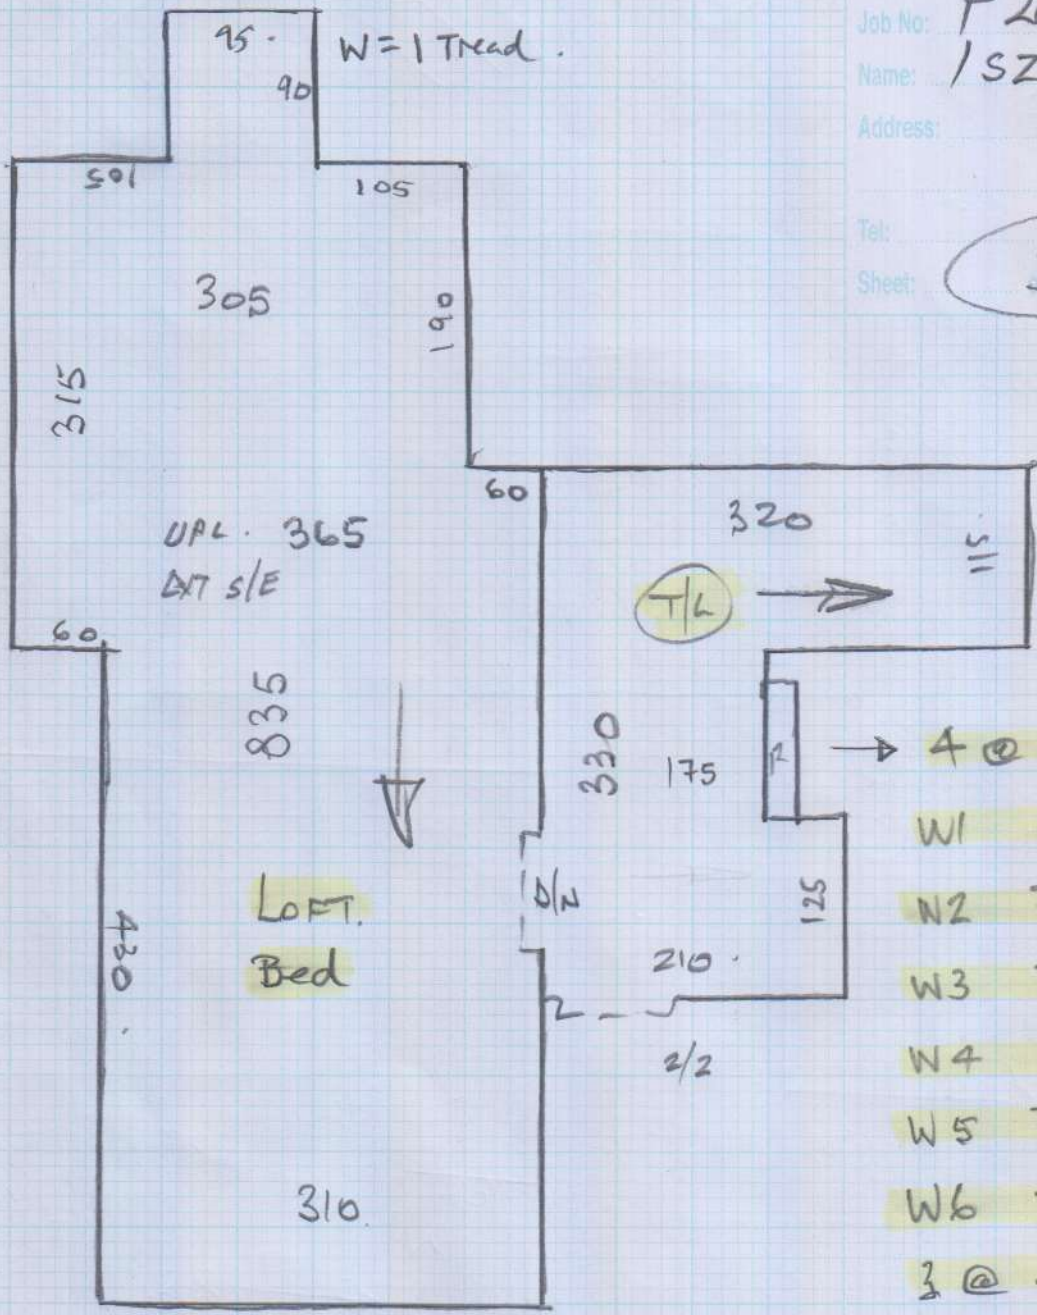

450 x 500

CUT PLAN

① 850 x 500

② 470 x 500

③ 150 x 500

2305 x "

= 115.25 M².

Leave Small back Bed & Lower stairs until Day 2

③

500

100	100	100	100	100
3T	3T	3T	3T	3T 150

mrcarpet

Job No: P26839

Name: 152ARD

Address:

Tel:

Sheet:

20/4

Top floor

Job No: P26839
 Name: /SZARD.
 Address:
 Tel:
 Sheet: 3 of 4

- 4 @ 46 x 70
- W1 60 x 85 ✓
- W2 70 x 100 ✓
- W3 70 x 70 ✓
- W4 60 x 85 ✓
- W5 70 x 160 ✓
- W6 70 x 70 ✓
- 3 @ 46 x 70

Job No: P26839

Name: ISZARD.

Address:

Tel:

40/4

Sheet:

*WIRES

- 1xL 105 x 90 ✓
- 5@ 44 x 86 ✓
- W7 65 x 100 ✓
- WB 75 x 120 ✓
- W9 70 x 85 ✓
- 4@ 44 x 86 ✓
- 4L 110 x 90 ✓
- B/N @ 45 x 130 ✓

* Fit this room on Day 2.
Customer will use for storage on 1st Day