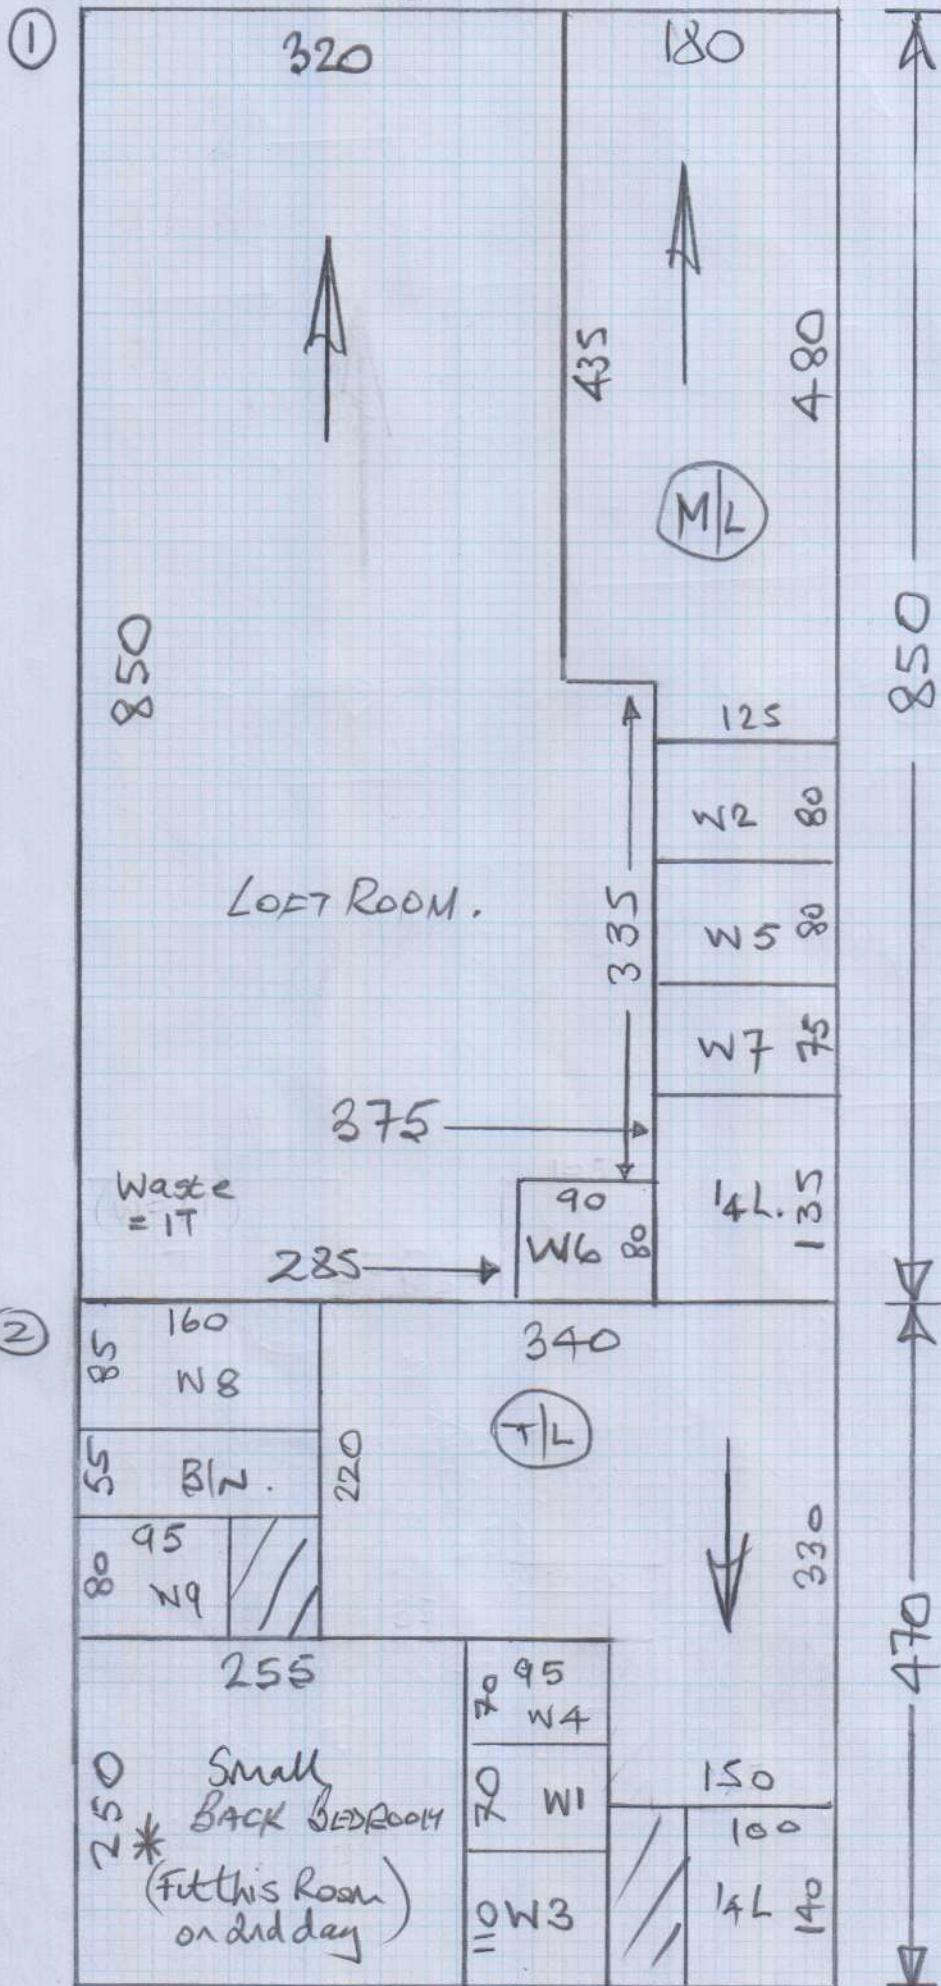

450 x 500

CUT PLAN

① 850 x 500

② 470 x 500

③ 150 x 500

2305 x "

= 115.25 M².

Leave Small back Bed & Lower stairs until Day 2

③

500

100	100	100	100	100
3T	3T	3T	3T	3T 150

mrcarpet

Job No: P26839

Name: 152ARD

Address:

Tel:

Sheet:

20/4

Top floor

Job No: P26839
 Name: /SZARD.
 Address:
 Tel:
 Sheet: 3 of 4

- 4 @ 46 x 70
- W1 60 x 85 ✓
- W2 70 x 100 ✓
- W3 70 x 70 ✓
- W4 60 x 85 ✓
- W5 70 x 160 ✓
- W6 70 x 70 ✓
- 3 @ 46 x 70

Job No: P26839

Name: ISZARD.

Address:

Tel:

40/4

Sheet:

*WIRES

- 1xL 105 x 90 ✓
- 5@ 44 x 86 ✓
- W7 65 x 100 ✓
- WB 75 x 120 ✓
- W9 70 x 85 ✓
- 4@ 44 x 86 ✓
- 4L 110 x 90 ✓
- B/N @ 45 x 130 ✓

* Fit this room on Day 2.
Customer will use for storage on 1st Day