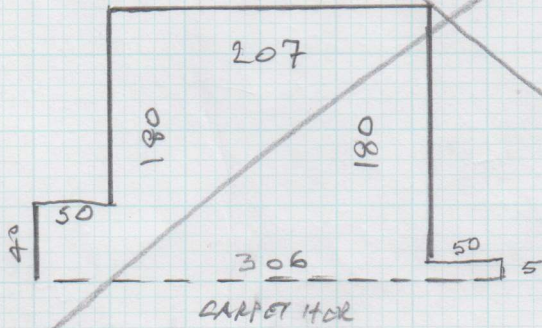

~~KITCHEN - KNIGHT TILE CUMBRIAN STONE ST14
WITH DS10 DESIGN STRIP.~~

3.951 M² NETT

2 BOXES

SHEET VINYL ON Chip.

KARNDGAN DA VINCI

- CK25 NOIR

1 BOX

2.68 M² NETT

1 BOX

EXISTING BATH HERE

Ply FLOOR

+ 5mm STRIPPING
- DS17 METALLIC SILVER

1 BOX

SHEET VINYL ON Ply.

* CALL LUCY BLYTHIN ON
07720-421055 WHEN ON
WAY - SHE WILL MEET YOU
TO LET YOU IN