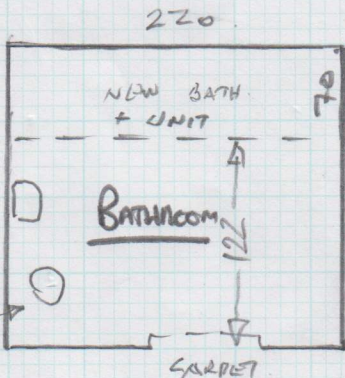

~~KITCHEN - KNIGHT TILE CUMBRIAN STONE ST14
WITH DS10 DESIGN STRIP.~~

3.951 M² NETT

2 BOXES

SHEET VINYL ON Chip.

KARNDGAN DA VINCI

- CK25 NOIR

1 BOX

2.68 M² NETT

1 BOX

EXISTING BATH HERE

Ply FLOOR

+ 5mm STRIPPING
- DS17 METALLIC SILVER

1 BOX

SHEET VINYL ON Ply.

* CALL LUCY BLYTHIN ON
07720-421055 WHEN ON
WAY - SHE WILL MEET YOU
TO LET YOU IN