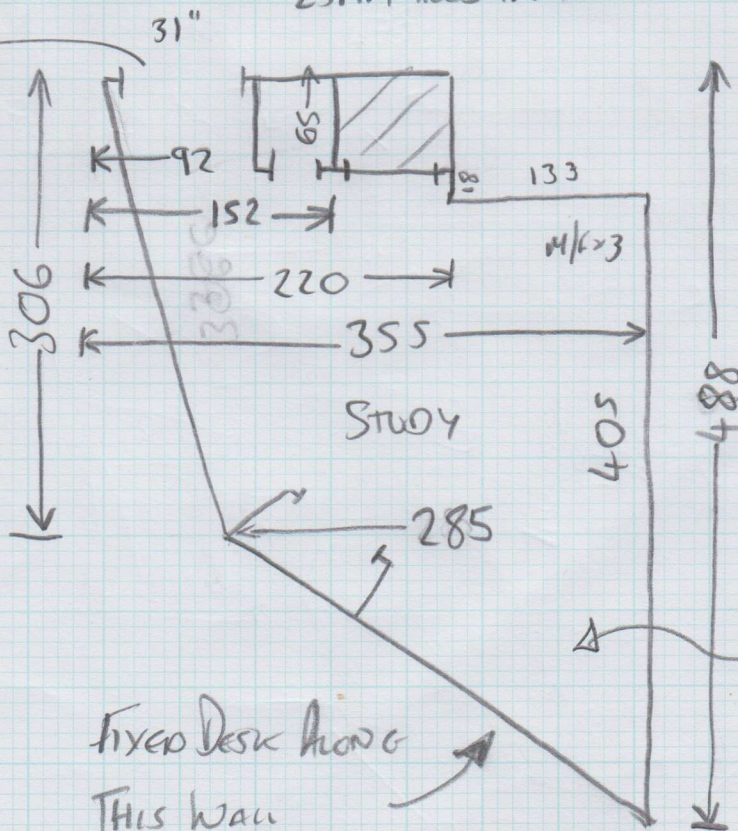

# Phase 1

GUNINGALGO  
WOOD ON  
LANDING

mrcarpets  
DESIGNS FOR FLOORS  
Job No P26848  
Name Blanchard  
Address:  
Tel: 10/1  
Sheet: of:

Rosskeen Rib

Colour RR610

GF Rear bed 450x500  
1st fl Rear bed 250x400  
600x400  
= 24m<sup>2</sup>

Hall  
Low Tiles

Butt up to  
High Tiles

25mm Tiles in Rear Lobby

Rannoch  
Col. RAN-459

= 370 x 50

CURT ADVISED TO  
EMPTY FILING  
CABINETS +  
REMOVE IF POSSIBLE

\* Fit new carpet  
over cloud a  
Contract by  
Double stick method

Phase 2