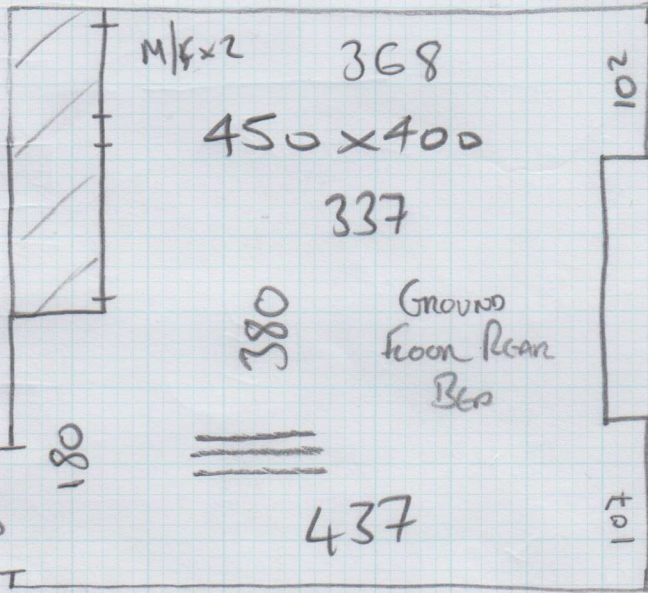

# Phase 1

GUNINGALGO  
WOOD ON  
LANDING

mrcarpets  
DESIGNS FOR FLOORS  
Job No P26848  
Name Blanchard  
Address:  
Tel: 10/1  
Sheet: of:

Rosskeen Rib

Colour RR610

GF Rear bed 450x500  
1st fl Rear bed 250x400  
600x400  
= 24m<sup>2</sup>

Hall  
Low Tiles

Butt up to  
High Tiles

25mm Tiles in Rear Lobby

Rannoch  
Col. RAN-459

= 370 x 50

CURT ADVISED TO  
EMPTY FILING  
CABINETS +  
REMOVE IF POSSIBLE

\* Fit new carpet  
over cloud a  
Contract by  
Double stick method