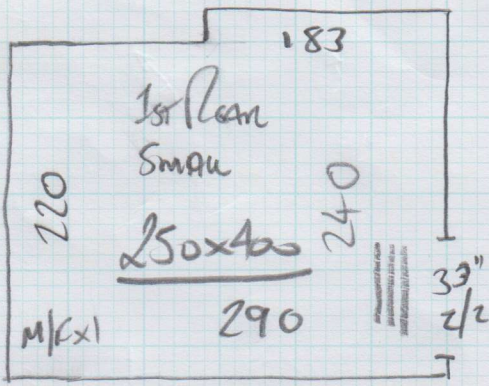

# Phase 1

GUNINGALGO  
WOOD ON  
LANDING

mrcarpets  
DESIGNS FOR FLOORS  
Job No P26848  
Name Blanchard  
Address:  
Tel: 10/1  
Sheet: of:

Rosskeen Rib

Colour RR610

GF Rear bed 450x500  
1st fl Rear bed 250x400  
600x400  
= 24m<sup>2</sup>

Hall  
Low Tiles

Butt up to  
High Tiles

25mm Tiles in Rear Lobby

Rannoch  
Col. RAN-459

= 370 x 50

CURT ADVISED TO  
EMPTY FILING  
CABINETS +  
REMOVE IF POSSIBLE

\* Fit new carpet  
over cloud a  
Contract by  
Double stick method