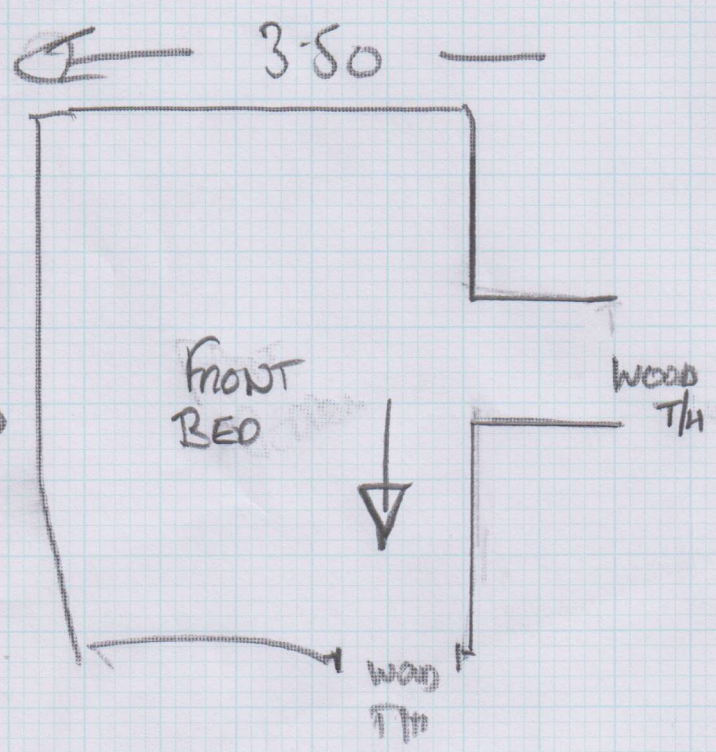

Job No: P26852
 Name: BLAKE - MILTON
 Address: 10F1
 Tel: _____
 Sheet: _____ of: _____

OLD Down
 CRISTY SIDGE
 WOOD

FIXED windows
BED TO MOVE

DESK
 + WARDROBE

MEDLEY - 109
 BACK BED = 3.75 x 4.00
 FRONT BED = 3.45 x 4.00
 7.20 x 4.00

= 28.8 m²