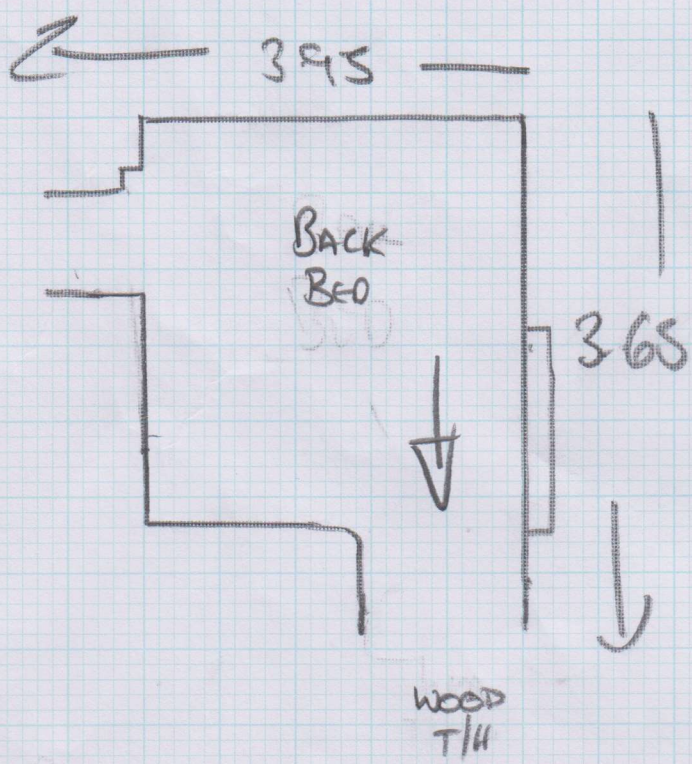

Job No: P26852
 Name: BLAKE - MILTON
 Address: 10F1
 Tel: _____
 Sheet: _____ of: _____

OLD Down
 CRISTY SIDGE
 WOOD

FIXED windows
BED TO MOVE

DESK
 + WARDROBE

MEDLEY - 109
 BACK BED = 3.75 x 4.00
 FRONT BED = 3.45 x 4.00
 7.20 x 4.00

= 28.8 m²