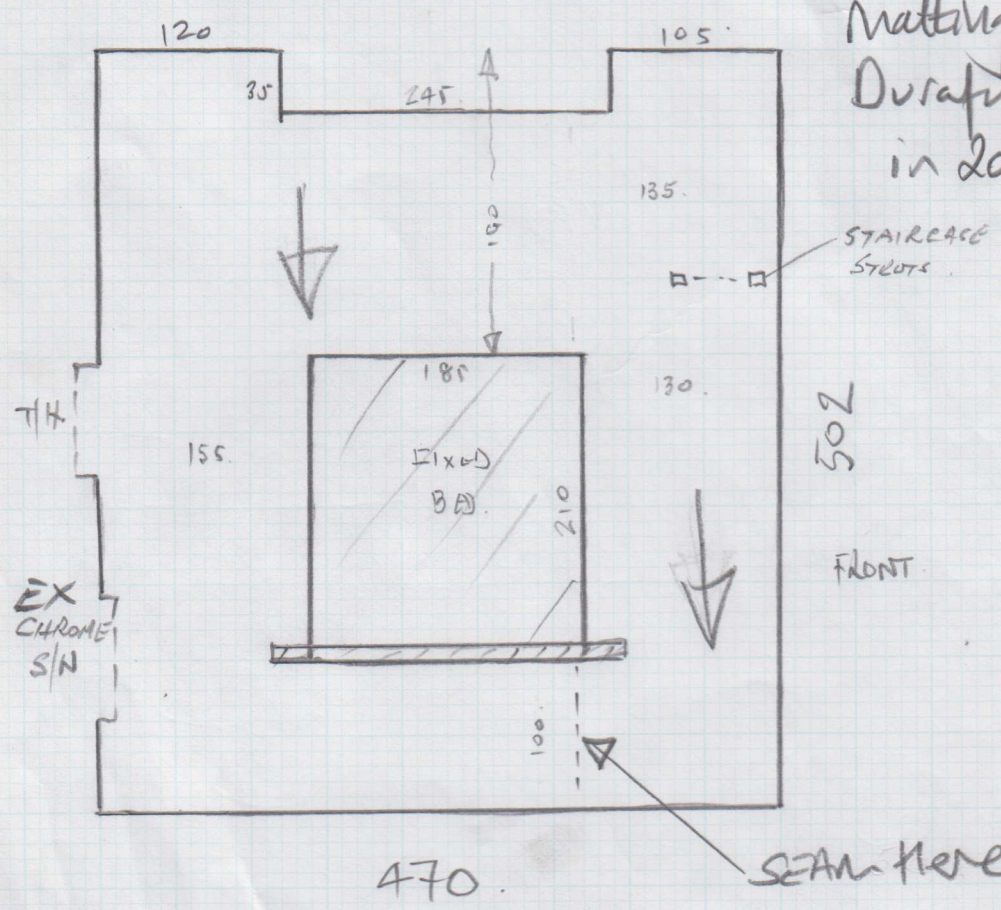

LAUS A 1/2 1000

mrcarpet

Chequers - Col. 7185/25

P26854

Bedroom 520 x 500

Job No.

Name

Address

Tel:

Sheet

NADLER

1 of 3

TOP floor front Bedroom

\* uplift ex Jute Matting stuck to Durafit (laid by us in 2012)

Mezzanine Gym

= 230 x 4.50 (Customer's own measurements)

\* Lay new Carpet over 6mm Crumb rubber as doors have limited clearance & can't easily be cut

~~E MAILED 23 JAN 2016~~

~~FAXED 24 SEP 2012~~

~~FAXED 16 OCT 2012~~

P26854

Nadler

2013

P26854  
Nadler