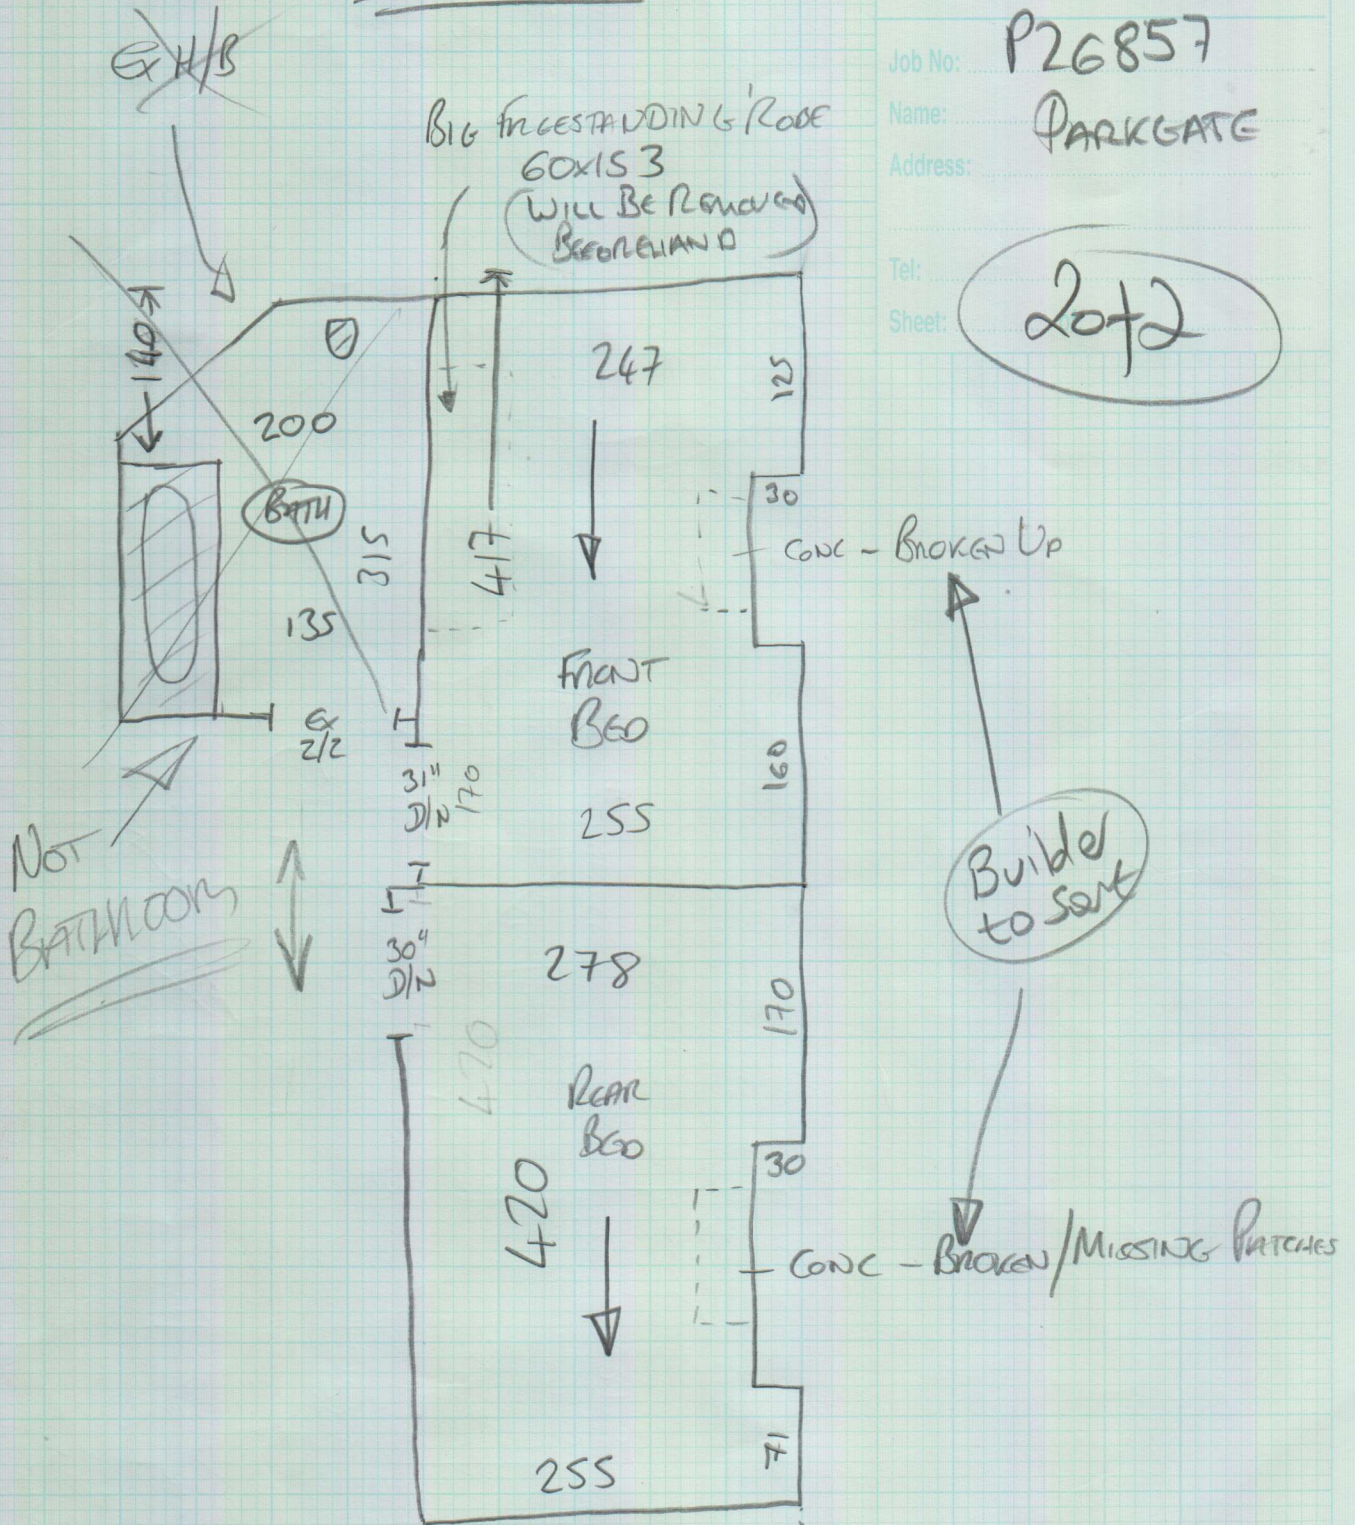

mrcarpets

Job No: P26857

Name: Parkgate

Address:

Tel:

Sheet: 1 of 2

Sherborne

Col. SH10-33

Cut Plan 430 x 400

Cut Plan 430 x 400

860 x 400

= 3440m²

* Bos or Keys from Parkgate

Top floor

Job No: P26857

Name: PARKGATE

Address:

Tel:

Sheet:

2 of 2

* Ribbs Must Run Same way as landing