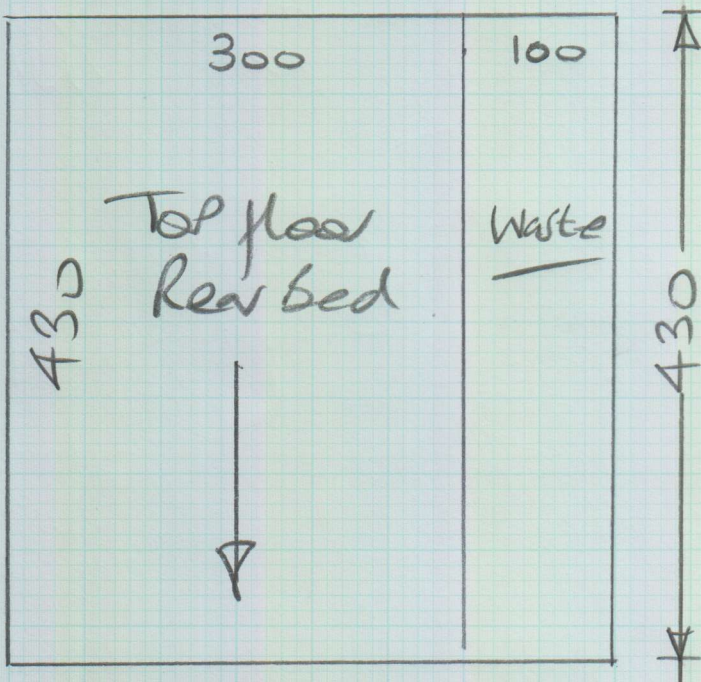

Cut Plan 430 x 400

Cut Plan 430 x 400

860 x 400

= 3440m²

* Bos or Keys from Parkgate

Top floor

Job No: P26857

Name: PARKGATE

Address:

Tel:

Sheet:

2 of 2

* Ribbs Must Run Same way as landing