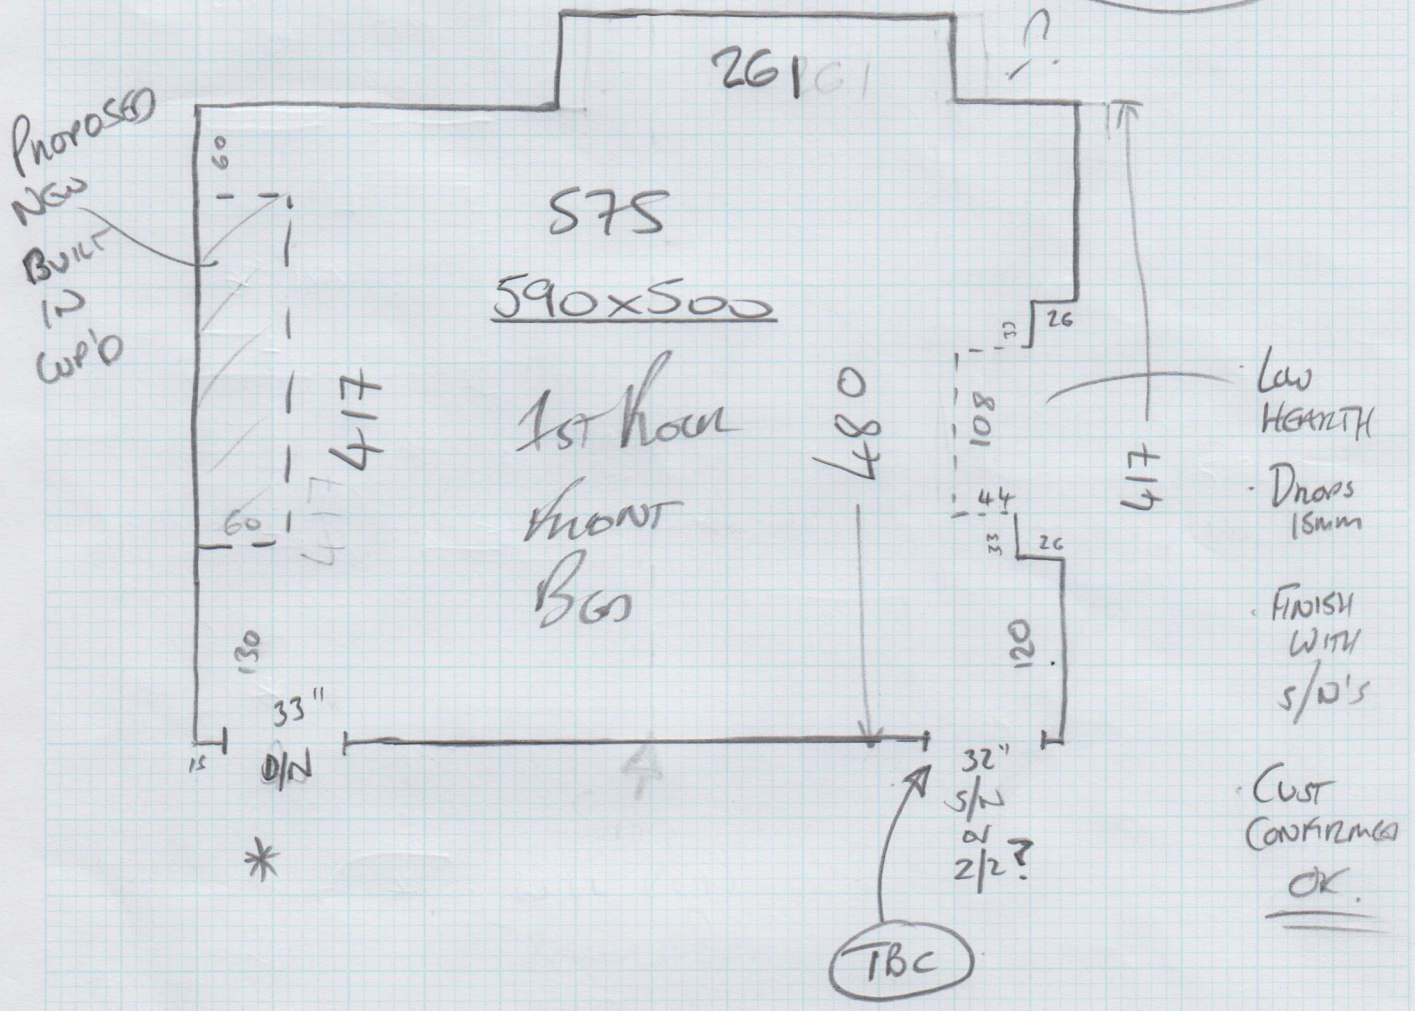

Job No: P26859
Name: Kelly.

Address:

Tel:
Sheet: 1 of 3

Natural loop Briar
Colour - Hradwick

Cut Plan 570×400
 $= 22.80m^2$

1st floor front bed 590×500
 $= 29.50m^2$

TOTAL = 52.30m²

* Must order to Colour Match

Job No: P26859

Name: Kelly

Address:

Tel:

Sheet: 2 of 3

12mm Wood fitted - Cust To Remove beforehand

4 Post BEO, Cust OK Drawers + Single Cupb

Job No: P26859
 Name: KELLY
 Address: _____
 Tel: _____
 Sheet: 3 of 3

All STAIRS CURRENTLY
 FITTED AS 57cm
 WIDE BOUND RUNNINGS

* NOT Doing 1st Flight
 Existing Roger notes Marking
 to remain