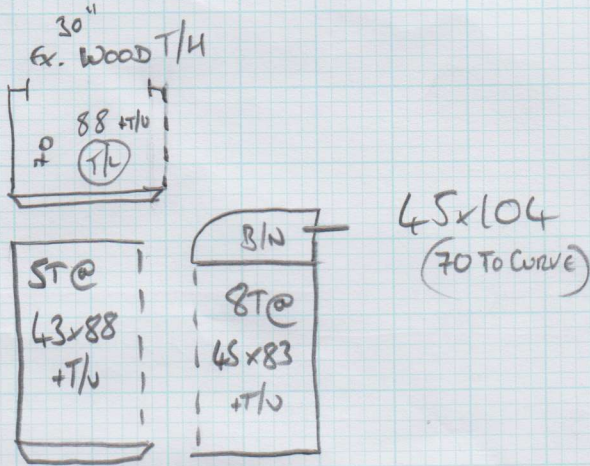

Job No: P26859
Name: Kelly.

Address:

Tel:
Sheet: 1 of 3

Natural loop Briar
Colour - Hradwick

Cut Plan 570×400
 $= 22.80m^2$

1st floor front bed 590×500
 $= 29.50m^2$

TOTAL = 52.30m²

* Must order to Colour Match

Job No: P26859

Name: Kelly

Address:

Tel:

Sheet: 2 of 3

12mm Wood fitted - Cust To Remove beforehand

4 Post BEO, Cust OK Drawers + Single Cupb

Job No: P26859
 Name: KELLY
 Address: _____
 Tel: _____
 Sheet: 3 of 3

All STAIRS CURRENTLY
 FITTED AS 57cm
 WIDE BOUND RUNNINGS

* NOT Doing 1st Flight
 Existing Roger notes Marking
 to remain