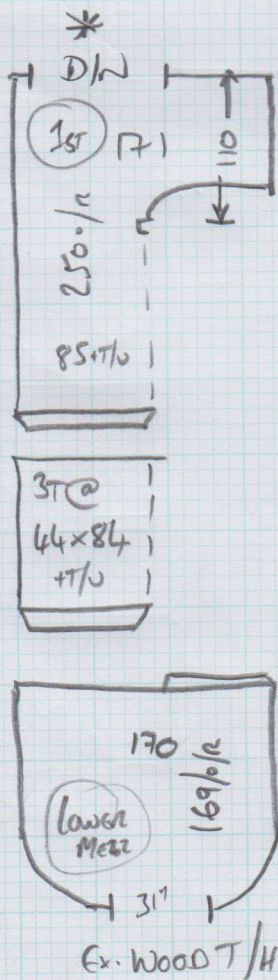

Job No: P26859
Name: Kelly.

Address:

Tel:
Sheet: 1 of 3

Natural loop Briar
Colour - Hradwick

Cut Plan 570×400
 $= 22.80m^2$

1st floor front bed 590×500
 $= 29.50m^2$

TOTAL = 52.30m²

* Must order to Colour Match

Job No: P26859

Name: Kelly

Address:

Tel:

Sheet: 2 of 3

12mm Wood fitted - Cust To Remove beforehand

4 Post BEO, Cust OK Drawers + Single Cupb

Job No: P26859
 Name: KELLY
 Address: _____
 Tel: _____
 Sheet: 3 of 3

All STAIRS CURRENTLY
 FITTED AS 57cm
 WIDE BOUND RUNNINGS

* NOT Doing 1st Flight
 Existing Roger notes Marking
 to remain