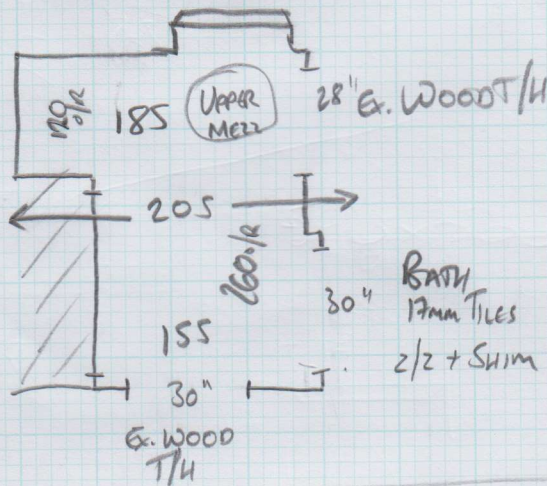

Job No: P26859
Name: Kelly.

Address:

Tel:
Sheet: 1 of 3

Natural loop Briar
Colour - Hradwick

Cut Plan 570×400
 $= 22.80m^2$

1st floor front bed 590×500
 $= 29.50m^2$

TOTAL = 52.30m²

* Must order to Colour Match

Job No: P26859

Name: Kelly

Address:

Tel:

Sheet: 2 of 3

12mm Wood fitted - Cust To Remove beforehand

4 Post BEO, Cust OK Drawers + Single Cupb

Job No: P26859
 Name: KELLY
 Address: _____
 Tel: _____
 Sheet: 3 of 3

All STAIRS CURRENTLY
 FITTED AS 57cm
 WIDE BOUND RUNNINGS

* NOT Doing 1st Flight
 Existing Roger notes Marking
 to remain