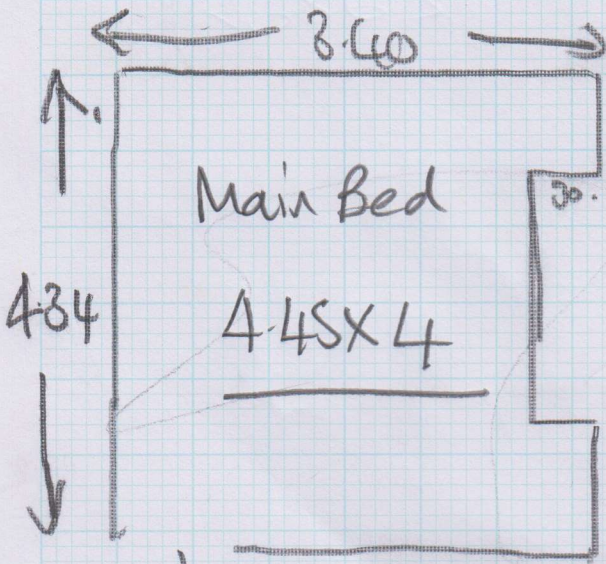

MAIN BEDROOM.

Existing Wall
Tiled

wood floor

* 2 Men - 2nd Floor flat
CANT USE LIFT.

Job No: P26863
 Name: DUFFIELD
 Address: 112 KENILWORTH GT
 Lower Richmond Rd. London
 Tel: 07917078518 SW15 1NA
 Sheet: (10+1)

West Village - WV-101

Main Bed 4.45x4.00
= 17.80m²

Less items
S ITEMS FURNITURE
TO MOVE

Park on site for £5.00 per day (Report to Porters
Lodge by entrance)