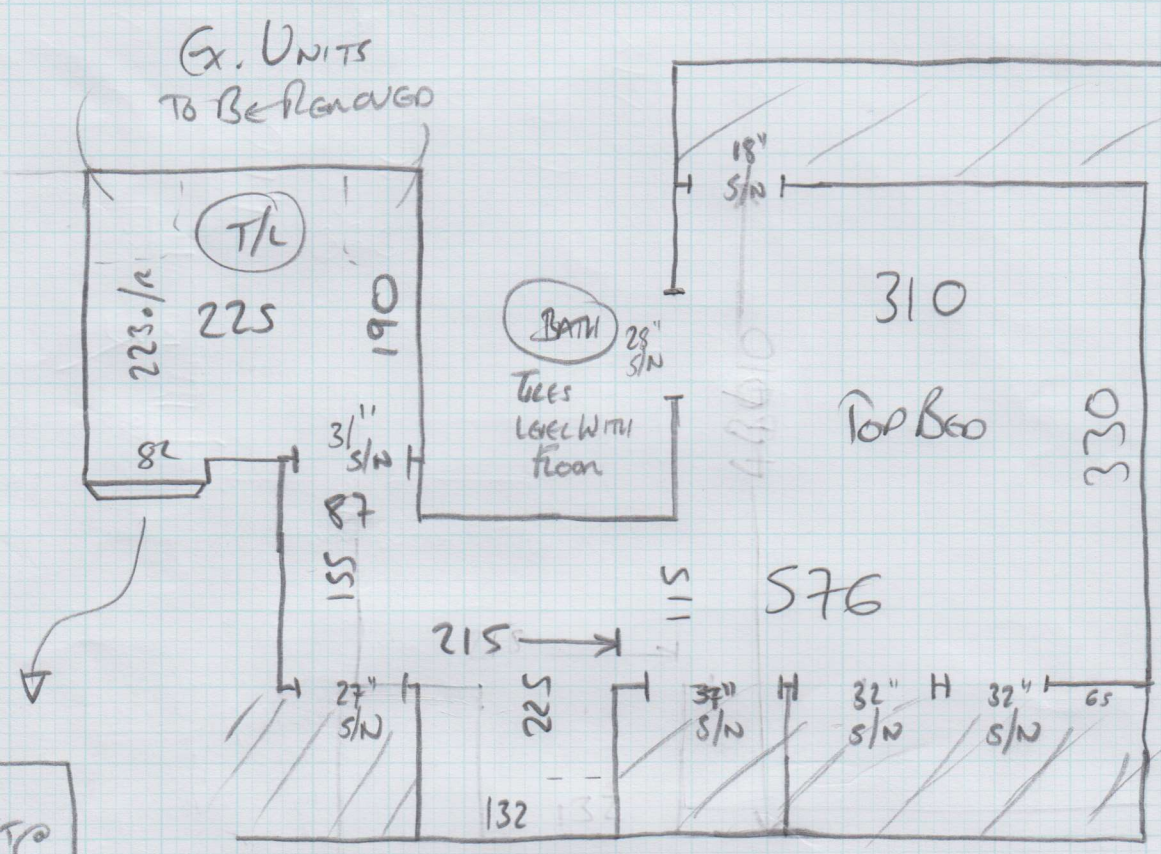

Job No: P26868

Name: SIMPSON

Address: 10F4

Tel: \_\_\_\_\_

Sheet: \_\_\_\_\_

SCOANE TWIST

- SLO4235

1135 x 500

700 x 500

1835 x 500

= 91.75m<sup>2</sup>

THIS CUT  
ORDERED  
OVER SIZE  
AT 11.35m

500

Job No: P26868  
 Name: SIMPSON  
 Address:  
 Tel: 2074  
 Sheet: of

Job No: P26868

Name: SIMPSON

Address: 3074

Tel:

Sheet:

- NOT IN CUR'D'S
- ALL DOORS NEED TRIMMING
- ROOM IS 25mm WOOD

Job No: P26868  
 Name: SIMPSON  
 Address: 40f4  
 Tel: \_\_\_\_\_  
 Sheet: \_\_\_\_\_ of: \_\_\_\_\_

\* ALL LAMINATE UPLIFTED  
 BY BUILDER BEFORE  
 CARPET INSTALLATION

\* 1st floor large front B60 To  
 BE FITTED ON SECOND DAY AS LR  
 HAS BOXES IN WHICH WILL BE  
 MOVED AFTER FIRST DAY!

FIT ON SECOND DAY