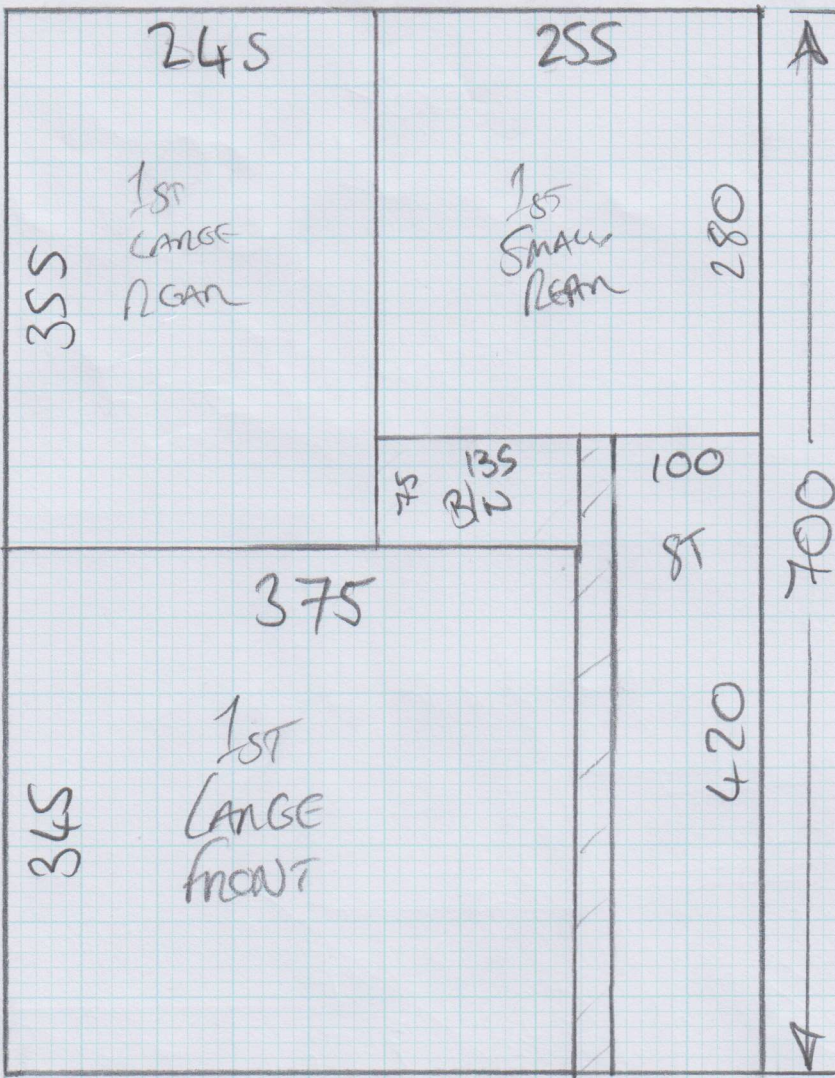

Job No: P26868

Name: SIMPSON

Address: 10F4

Tel: \_\_\_\_\_

Sheet: \_\_\_\_\_

SCOANE TWIST

- SLO4235

1135 x 500

700 x 500

1835 x 500

= 91.75m<sup>2</sup>

THIS CUT  
ORDERED  
OVER SIZE  
AT 11.35m

500

Job No: P26868  
 Name: SIMPSON  
 Address:  
 Tel: 2074  
 Sheet: of

Job No: P26868

Name: SIMPSON

Address: 3074

Tel:

Sheet:

- NOT IN CUR'D'S
- ALL DOORS NEED TRIMMING
- ROOM IS 25mm WOOD

Job No: P26868  
 Name: SIMPSON  
 Address: 40f4  
 Tel: \_\_\_\_\_  
 Sheet: \_\_\_\_\_ of: \_\_\_\_\_

\* ALL LAMINATE UPLIFTED  
 BY BUILDER BEFORE  
 CARPET INSTALLATION

\* 1st floor large front B60 To  
 BE FITTED ON SECOND DAY AS LR  
 HAS BOXES IN WHICH WILL BE  
 MOVED AFTER FIRST DAY!

FIT ON SECOND DAY