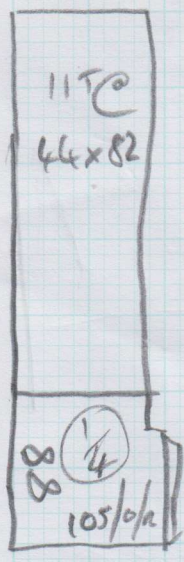

Job No: P26868

Name: SIMPSON

Address: 10F4

Tel: \_\_\_\_\_

Sheet: \_\_\_\_\_

SCOANE TWIST

- SLO4235

1135 x 500

700 x 500

1835 x 500

= 91.75m<sup>2</sup>

THIS CUT  
ORDERED  
OVER SIZE  
AT 11.35m

500

Job No: P26868  
 Name: SIMPSON  
 Address:  
 Tel: 2074  
 Sheet: of

Job No: P26868

Name: SIMPSON

Address: 3074

Tel:

Sheet:

- NOT IN CUR'D'S
- ALL DOORS NEED TRIMMING
- ROOM IS 25mm WOOD

Job No: P26868  
 Name: SIMPSON  
 Address: 40f4  
 Tel: \_\_\_\_\_  
 Sheet: \_\_\_\_\_ of: \_\_\_\_\_

\* ALL LAMINATE UPLIFTED  
 BY BUILDER BEFORE  
 CARPET INSTALLATION