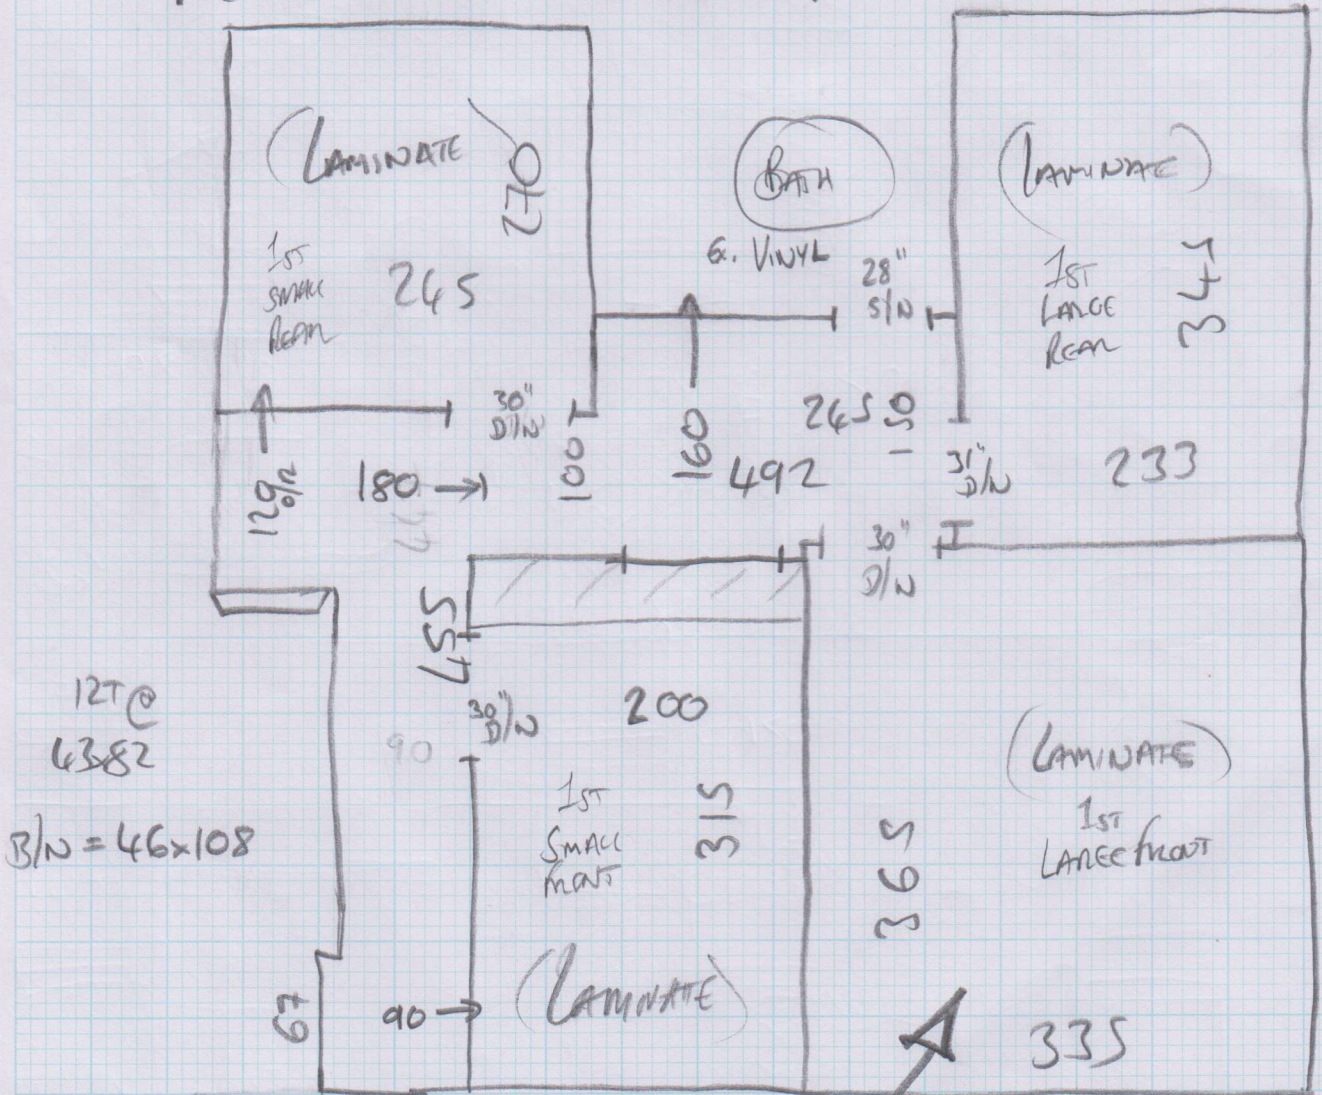

Job No: P26868

Name: SIMPSON

Address: 10F4

Tel: \_\_\_\_\_

Sheet: \_\_\_\_\_

SCOANE TWIST

- SLO4235

1135 x 500

700 x 500

1835 x 500

= 91.75m<sup>2</sup>

THIS CUT  
ORDERED  
OVER SIZE  
AT 11.35m

500

Job No: P26868  
 Name: SIMPSON  
 Address:  
 Tel: 2074  
 Sheet: of

Job No: P26868

Name: SIMPSON

Address: 3074

Tel:

Sheet:

- NOT IN CUR'D'S
- ALL DOORS NEED TRIMMING
- ROOM IS 25mm WOOD

Job No: P26868  
 Name: SIMPSON  
 Address: 40f4  
 Tel: \_\_\_\_\_  
 Sheet: \_\_\_\_\_ of: \_\_\_\_\_

\* ALL LAMINATE UPLIFTED  
 BY BUILDER BEFORE  
 CARPET INSTALLATION

\* 1st floor large front B60 To  
 BE FITTED ON SECOND DAY AS LR  
 HAS BOXES IN WHICH WILL BE  
 MOVED AFTER FIRST DAY!

FIT ON SECOND DAY