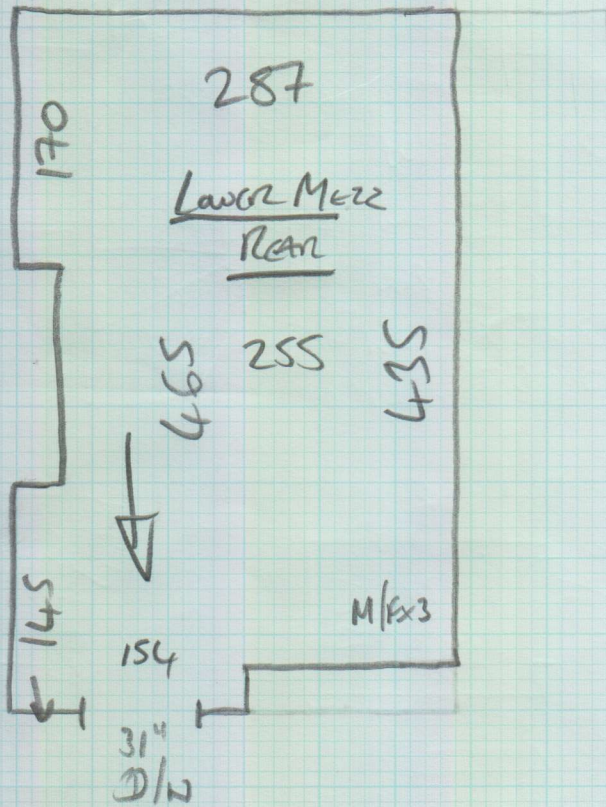

P26870

Job No:

Name: CARP GASKIN INTERIORS

Address:

10F1

Tel:

Sheet: of:

ZEN

- 734

475 x 400

= 19m²

* NEWLY DECORATED - BE VERY *
CAREFUL GETTING CARPET
& MATERIALS IN TO ROOM