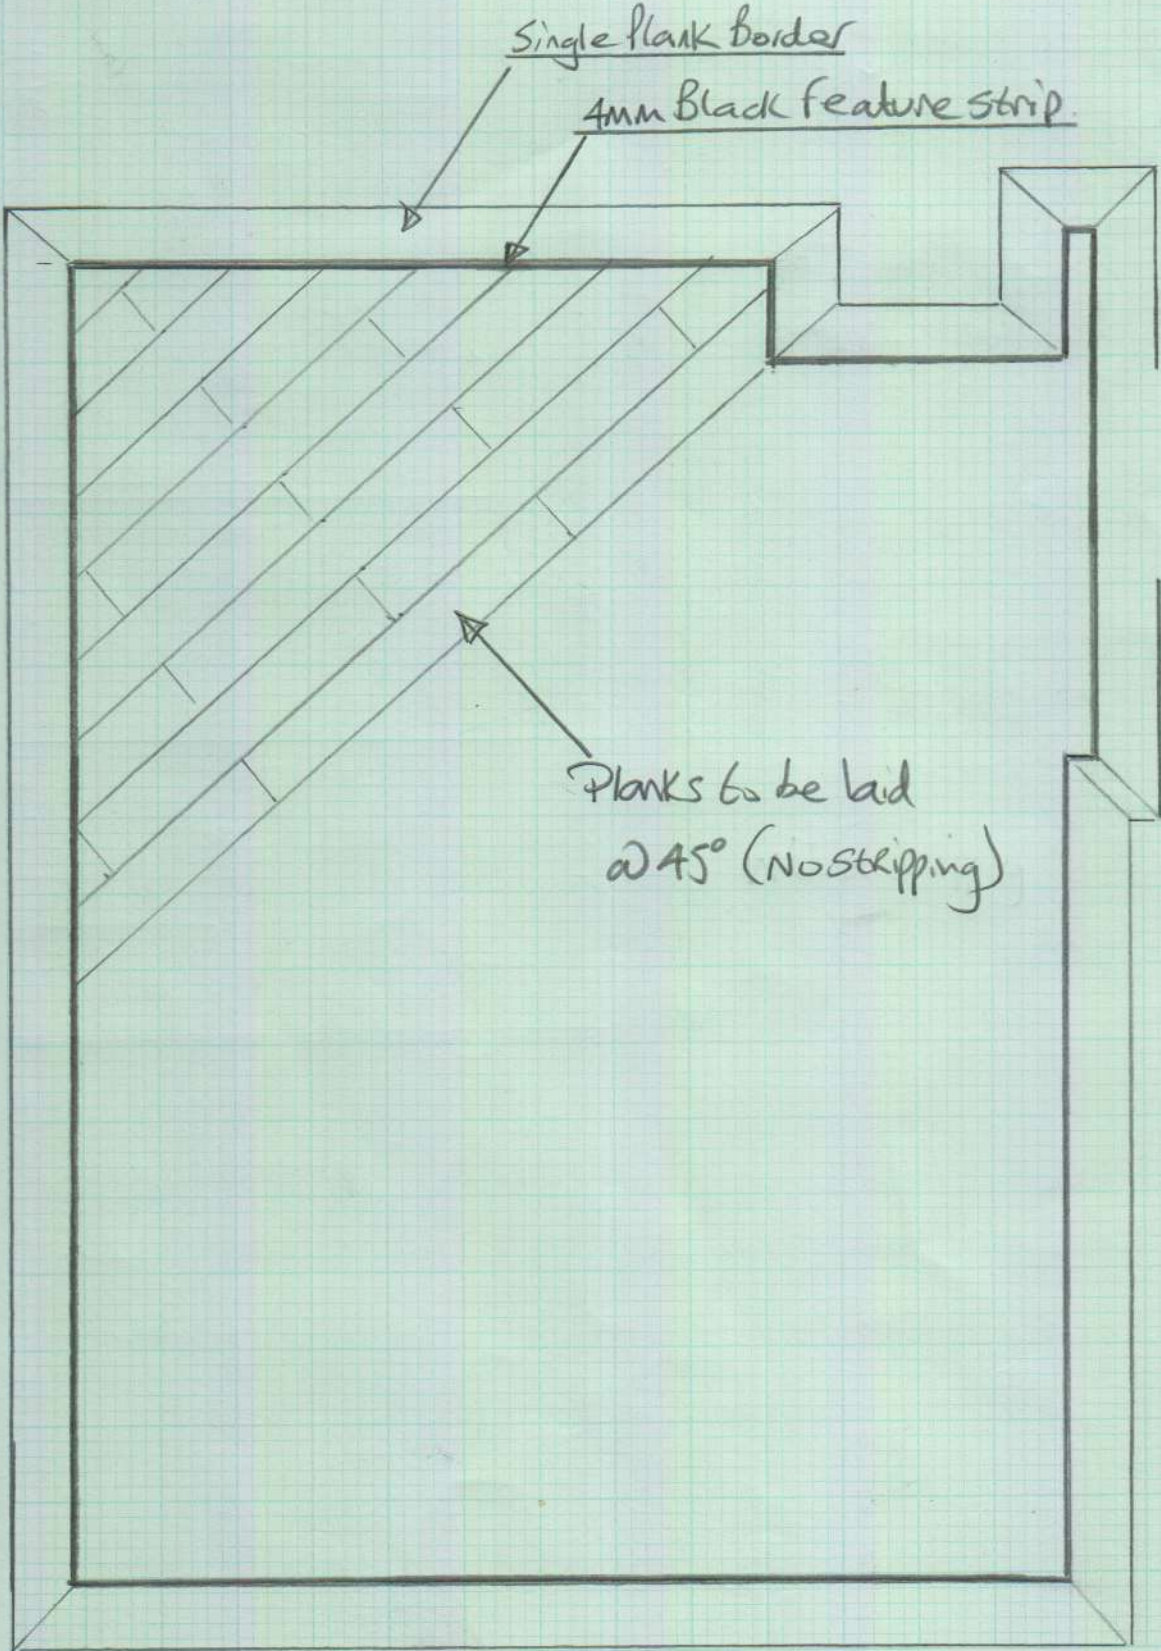

Tasting Room

mrcarpet
Job No: P26876
Name: MJT Holdings
Address:
Tel:
Sheet: of:

Persian Walnut

Natural warm brown walnut look with striking linear grain and shading.

20843

20444